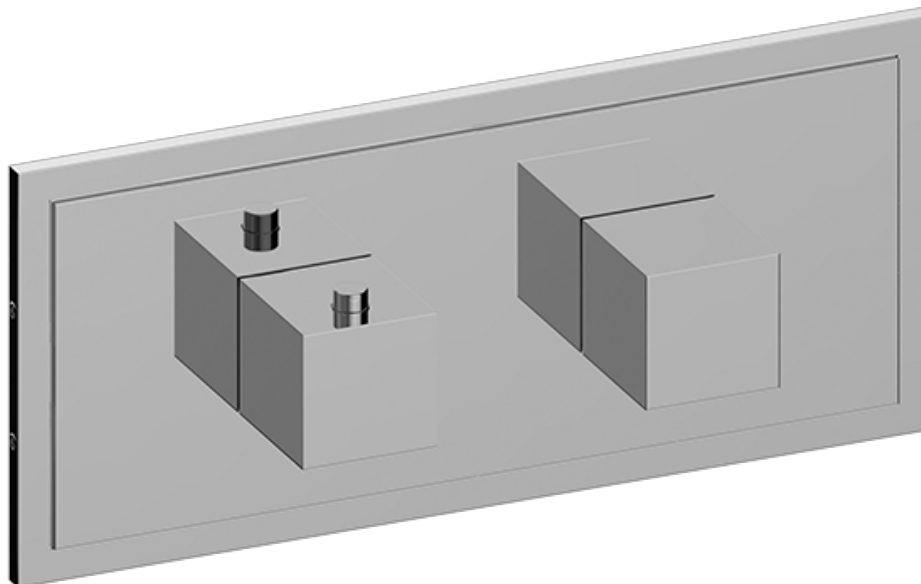

SHOWER
 Transitional M-Series Valve Trim
 with Two Handles
G-8081H-SH0-T

Information

- Two metal handles
- Decorative trim plate
- To complete package, you must order rough valves

Finishes

							
24K Gold	24K Brushed Gold	24K Brushed Gold with Onyx PVD Accents	Brushed Brass PVD	Architectural Black™	Brushed Nickel	Gunmetal	Matte Black
							
Olive Bronze	Onyx PVD®	Polished Brass PVD	Polished Chrome	Polished Chrome with Onyx PVD Accents	Polished Nickel	Polished Nickel with Onyx PVD Accents	OR'osa PVD®
							
Unfinished	Unfinished	Architectural					