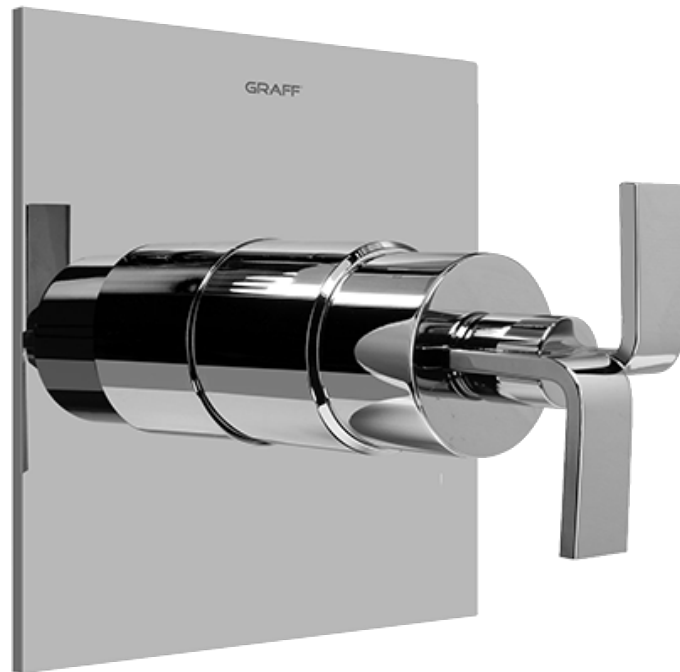

SHOWER  
Immersion SOLID Trim Plate  
w/Handle  
**G-7040-C9S-T**

**GRAFF**<sup>®</sup>

## Information

- Single metal lever handle
- Decorative trim plate
- Use with G-7005 pressure balancing rough valve for shower-only configurations
- To complete package, you must order rough valve
- ADA