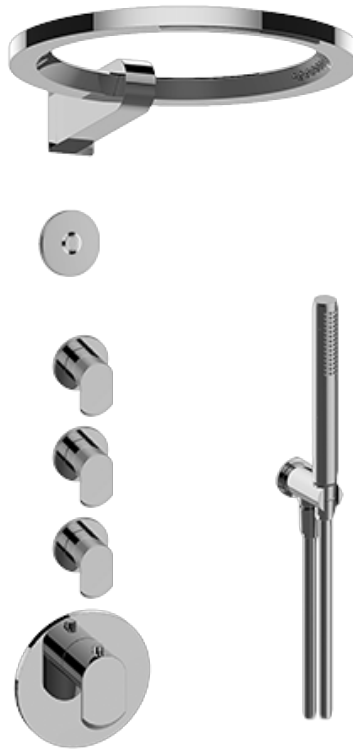

SHOWER
M-Series Thermostatic Shower
System - Ametis Ring with
Handshower
GL4.029SC-LM45E0

GRAFF®

Information

- 3/4" thermostatic valve and trim
- 3/4" stop/volume control valve and trim (3 pieces)
- G-8760 Ametis Ring with waterfall and rain shower settings, features no-clog, easy-clean nozzles
- Single LED light with 6 color variations
- Includes wall-mount button for LED control box
- Handshower set with wall bracket and integrated wall supply elbow and 59" hose
- Optional extension kit
- Flow rates: rain shower ≤ 2.0 max gpm, waterfall ≤ 2.0 max gpm, handshower ≤ 1.5 max gpm
- ADA

SHOWER
Thermostatic Rough Valve
G-8006

GRAFF[®]

Information

- 12.9 gpm @ 60 psi
- 3/4" universal inlets
- Built-in service stops
- Stacking outlet feature
- Complete serviceability from front of all units
- Supplied with protective plastic cover
- CalGreen compliant dependent on functions

www.graff-faucets.com | phone: 800-954-4723

SHOWER
Phase M-Series Thermostatic
Valve Trim with Handle
G-8037-LM45E-T

GRAFF[®]

Information

- Single metal handle
- Decorative trim plate
- Use with G-8006 thermostatic rough valve
- To complete package, you must order rough valve
- ADA