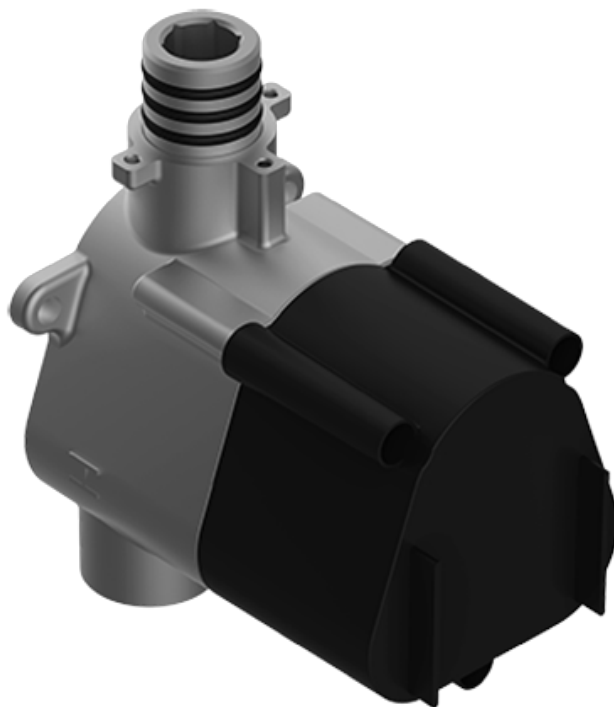

SHOWER
M-Series Thermostatic Shower
System - Ametis Ring with
Handshower
GL4.029SC-LM45E0

GRAFF®

Information

- 3/4" thermostatic valve and trim
- 3/4" stop/volume control valve and trim (3 pieces)
- G-8760 Ametis Ring with waterfall and rain shower settings, features no-clog, easy-clean nozzles
- Single LED light with 6 color variations
- Includes wall-mount button for LED control box
- Handshower set with wall bracket and integrated wall supply elbow and 59" hose
- Optional extension kit
- Flow rates: rain shower ≤ 2.0 max gpm, waterfall ≤ 2.0 max gpm, handshower ≤ 1.5 max gpm
- ADA

SHOWER
Thermostatic Rough Valve
G-8006

GRAFF[®]

Information

- 12.9 gpm @ 60 psi
- 3/4" universal inlets
- Built-in service stops
- Stacking outlet feature
- Complete serviceability from front of all units
- Supplied with protective plastic cover
- CalGreen compliant dependent on functions

Finishes

Architectural
Black™

Matte Black

Polished
Chrome

Architectural
White

G-8006

M-Series

3/4" Concealed Thermostatic Rough Valve

www.graff-faucets.com | phone: 800-954-4723

SHOWER
Phase M-Series Thermostatic
Valve Trim with Handle
G-8037-LM45E-T

GRAFF[®]

Information

- Single metal handle
- Decorative trim plate
- Use with G-8006 thermostatic rough valve
- To complete package, you must order rough valve
- ADA