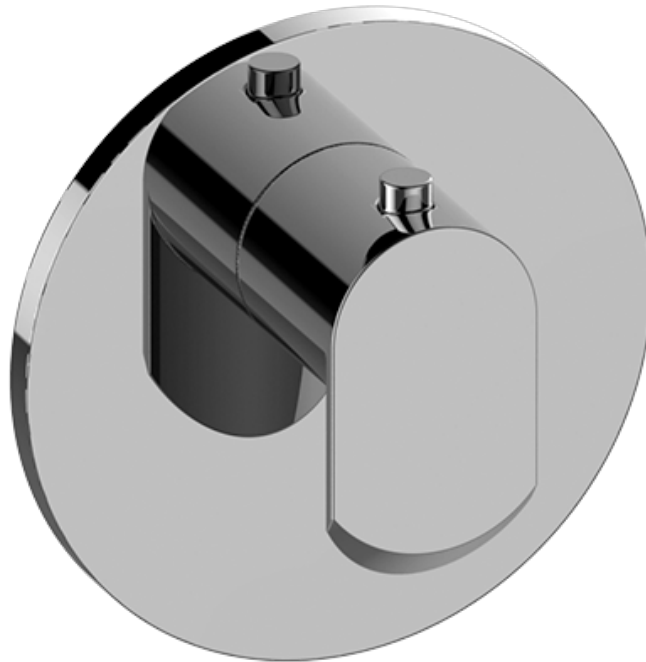

SHOWER
M-Series Thermostatic Shower
System - Ametis Ring with
Handshower
GL4.029SC-LM45E0

GRAFF®

Information

- 3/4" thermostatic valve and trim
- 3/4" stop/volume control valve and trim (3 pieces)
- G-8760 Ametis Ring with waterfall and rain shower settings, features no-clog, easy-clean nozzles
- Single LED light with 6 color variations
- Includes wall-mount button for LED control box
- Handshower set with wall bracket and integrated wall supply elbow and 59" hose
- Optional extension kit
- Flow rates: rain shower ≤ 2.0 max gpm, waterfall ≤ 2.0 max gpm, handshower ≤ 1.5 max gpm
- ADA

www.graff-faucets.com | phone: 800-954-4723

SHOWER
Phase M-Series Thermostatic
Valve Trim with Handle
G-8037-LM45E-T

GRAFF[®]

Information

- Single metal handle
- Decorative trim plate
- Use with G-8006 thermostatic rough valve
- To complete package, you must order rough valve
- ADA