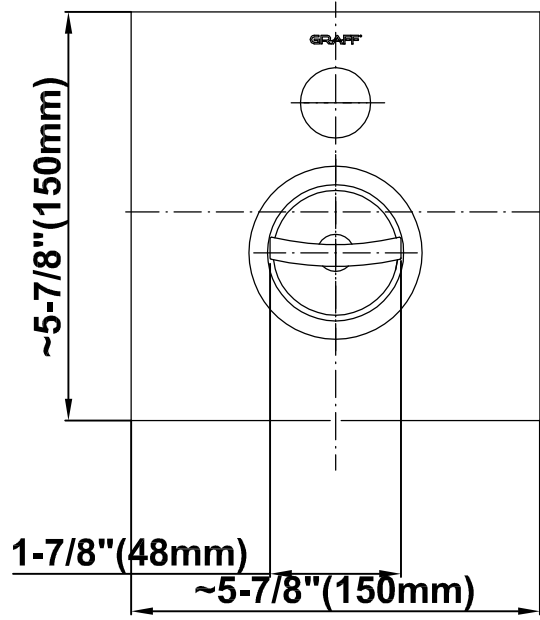

G-7295-C14S