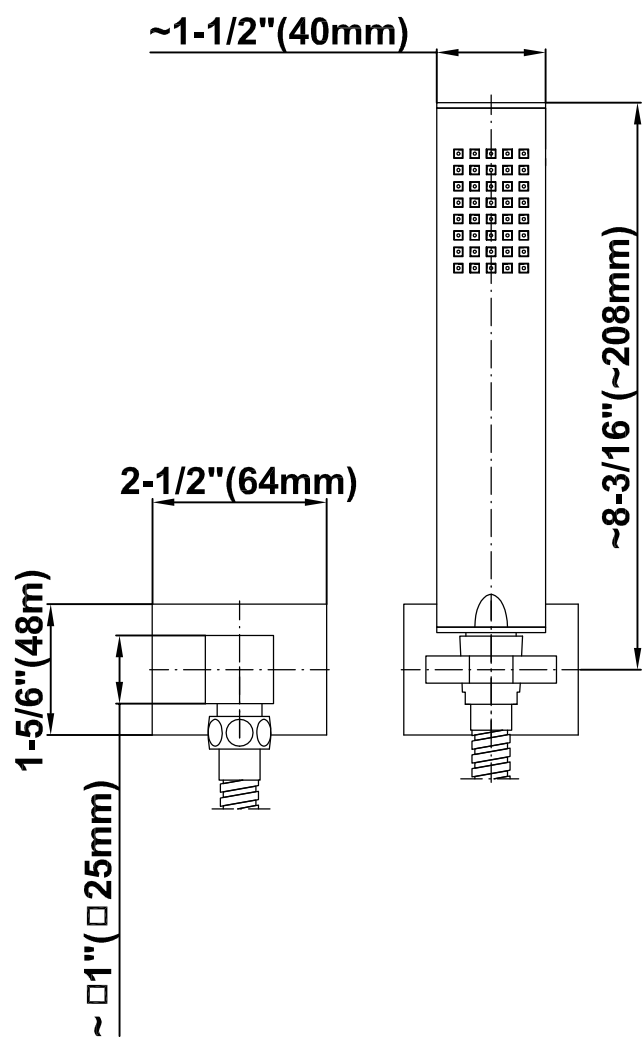

SHOWER
Pressure Balancing Shower
System - Shower with
Handshower
G-7295-C14S

GRAFF®

Information

- 1/2" pressure balancing valve with diverter and trim
- 8" showerhead with 12" wall-mounted shower arm
- Showerhead features no-clog, easy-clean spray nozzles
- Handshower set with wall bracket and 59" hose (PVD finishes use 59" flex hose)
- Optional extension kit
- Flow rates: showerhead ≤ 1.8 max gpm, handshower ≤ 1.5 max gpm
- CALGreen

G-7295-C14S

SHOWER
Concealed Pressure Balancing
Valve Rough w/Diverter
G-7055

GRAFF®

Information

- Anti-scald protection
- 1/2" universal inlets/outlets with male threads
- Built-in service stops
- Push-button diverter
- For use with tub & shower configuration
- Supplied with protective plastic guard

Finishes

G-7090

SHOWER
8" Square Brass Showerhead
G-8438

GRAFF®

Information

- 1/4" thick
- 144 no-clog, easy-clean rubber spray nozzles
- Recommended use with ceiling shower arm
- Recommended for use at no more than 10 degrees tilt
- Showerhead flow rate ≤ 1.8 max gpm
- CALGreen