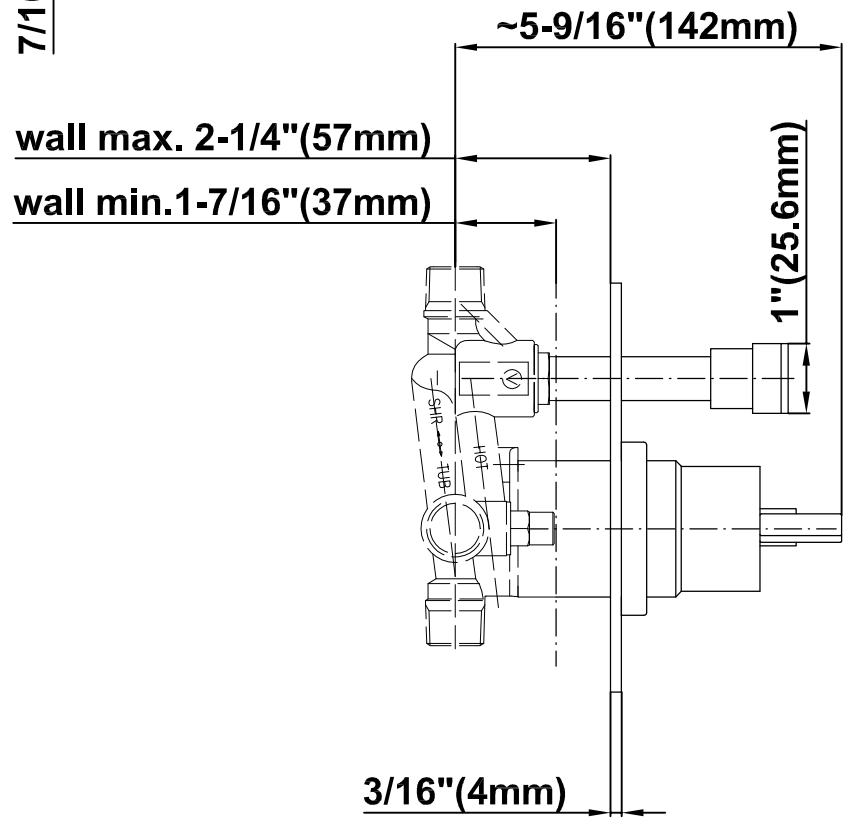

SHOWER
Pressure Balancing Shower
System - Shower with
Handshower
G-7295-C14S

GRAFF®

Information

- 1/2" pressure balancing valve with diverter and trim
- 8" showerhead with 12" wall-mounted shower arm
- Showerhead features no-clog, easy-clean spray nozzles
- Handshower set with wall bracket and 59" hose (PVD finishes use 59" flex hose)
- Optional extension kit
- Flow rates: showerhead ≤ 1.8 max gpm, handshower ≤ 1.5 max gpm
- CALGreen

G-7295-C14S

SHOWER
Concealed Pressure Balancing
Valve Rough w/Diverter
G-7055

GRAFF®

Information

- Anti-scald protection
- 1/2" universal inlets/outlets with male threads
- Built-in service stops
- Push-button diverter
- For use with tub & shower configuration
- Supplied with protective plastic guard

Finishes

G-7090

SHOWER
8" Square Brass Showerhead
G-8438

GRAFF®

Information

- 1/4" thick
- 144 no-clog, easy-clean rubber spray nozzles
- Recommended use with ceiling shower arm
- Recommended for use at no more than 10 degrees tilt
- Showerhead flow rate ≤ 1.8 max gpm
- CALGreen