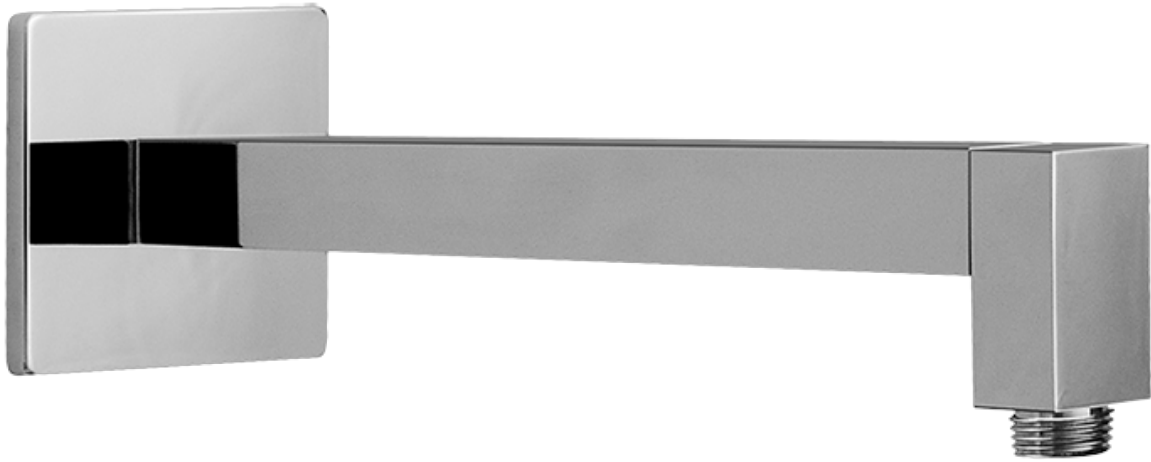

G-7295-C14S

SHOWER
Concealed Pressure Balancing
Valve Rough w/Diverter
G-7055

GRAFF®

Information

- Anti-scald protection
- 1/2" universal inlets/outlets with male threads
- Built-in service stops
- Push-button diverter
- For use with tub & shower configuration
- Supplied with protective plastic guard

Polished
Nickel

Steelnox®
(Satin Nickel)

Architectural
White

G-7055

1/2" Rough Valve w/Diverter

Product Features

- Anti-scald protection
- 1/2" universal inlets/outlets with male threads
- Built-in service stops
- Push-button diverter
- For use with tub & shower configuration
- Supplied with protective plastic guard

Finishes

G-8438

Aqua-Sense Collection
Contemporary 8" Square Showerhead

Product Features

- 1/4" thick
- 144 no-clog, easy-clean rubber spray nozzles
- Showerhead flow rate ≤ 1.8 max gpm

Available Finishes

- Polished Chrome
G-8438-PC
- Brushed Nickel
G-8438-PN
- Polished Nickel
G-8438-BNi
- Unfinished Brass*
G-8438-UB*
- Steinox
G-8438-SN
- Olive Brass*
G-8438-OB*
- Architectural Black with Chrome Accents*
G-8438-PC/BK*
- Gold*
G-8438-AU*
- Brushed Gold*
G-8438-BAU

www.graff-designs.com | phone: 800-954-4723

SHOWER
Contemporary 12" Shower Arm
G-8530

GRAFF®

Information

- Includes arm and square flange
- 1/2" NPT male thread inlet
- For use with all showerheads (especially G-8438)