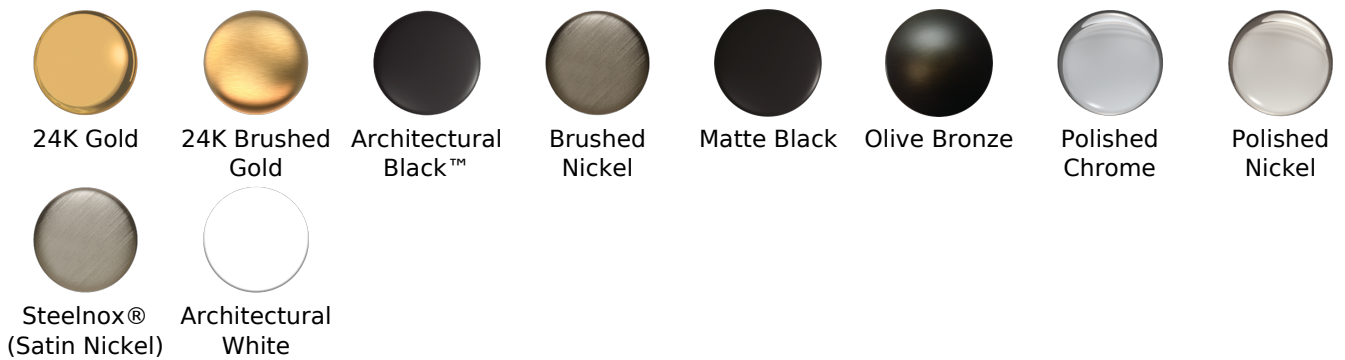

Finishes

24K Gold

24K Brushed
Gold

Architectural
Black™

Brushed
Nickel

Matte Black

Olive Bronze

Polished
Chrome

Architectural
Black™

Brushed
Nickel

Matte Black

Olive Bronze

Polished
Chrome

Polished
Nickel

Steelnox®
(Satin Nickel)

Architectural
White

www.graff-faucets.com | phone: 800-954-4723

SHOWER
Contemporary Square Wall Supply
Elbow
G-8633

GRAFF®

Information

- 1/2" NPT female thread inlet

Finishes

G-8633

Contemporary Square Wall Supply Elbow

Product Features

- 1/2" NPT female thread inlet

Available Finishes

- Polished Chrome
G-8633-PC
- Steelnox[®]
G-8633-SN
- Architectural Black w/Chrome
Accents
G-8633-PC/BK

Warranty

- Limited lifetime warranty