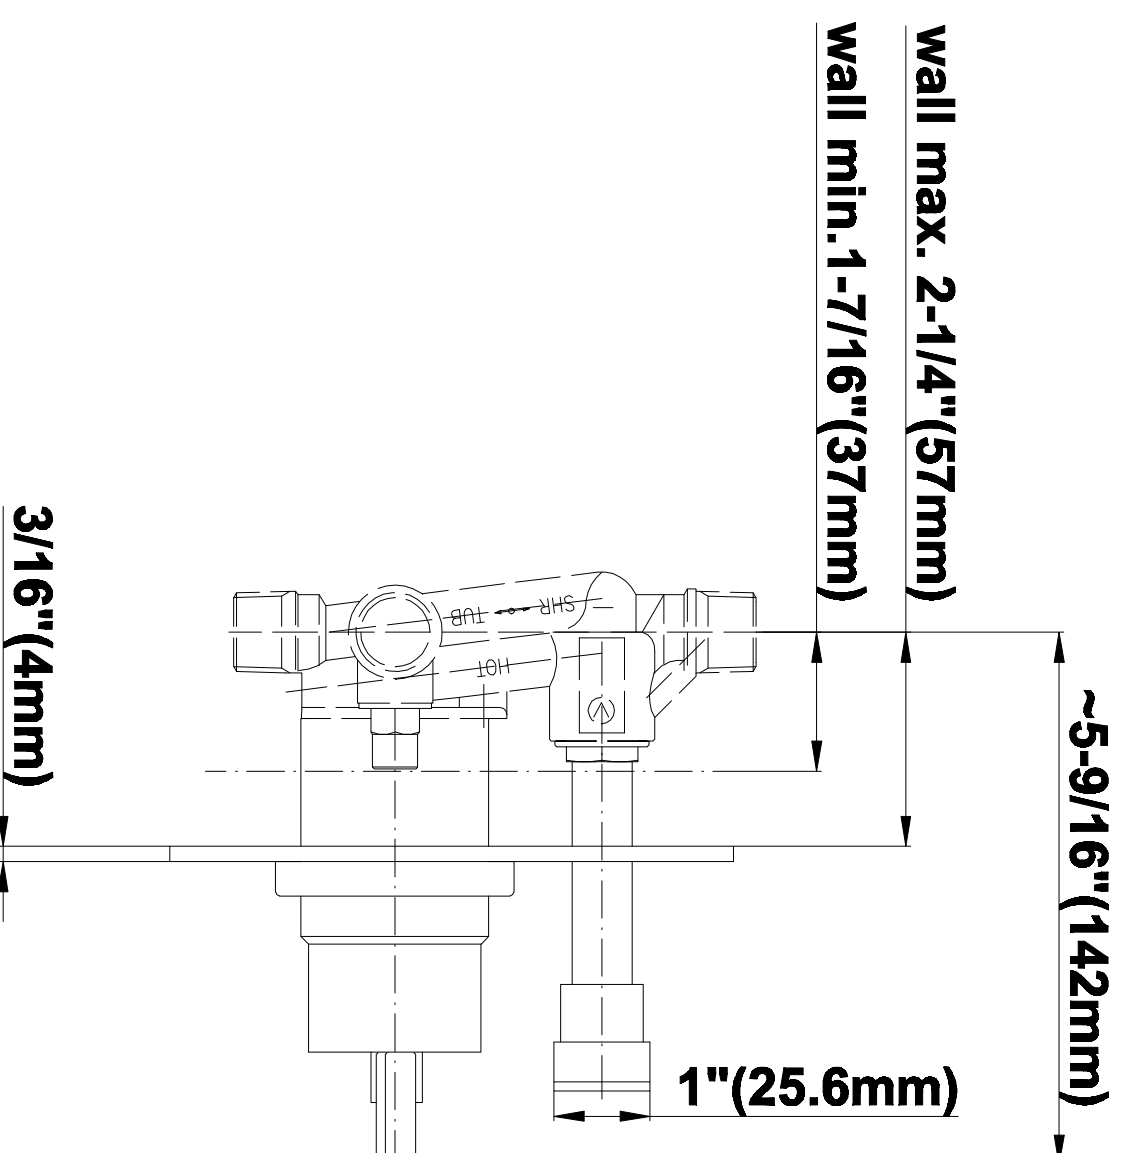

SHOWER
Pressure Balancing Shower
System - Shower with
Handshower
G-7295-C14S

GRAFF®

Information

- 1/2" pressure balancing valve with diverter and trim
- 8" showerhead with 12" wall-mounted shower arm
- Showerhead features no-clog, easy-clean spray nozzles
- Handshower set with wall bracket and 59" hose (PVD finishes use 59" flex hose)
- Optional extension kit
- Flow rates: showerhead ≤ 1.8 max gpm, handshower ≤ 1.5 max gpm
- CALGreen

www.graff-faucets.com | phone: 800-954-4723

SHOWER
Sade/Targa/Luna SOLID Trim Plate
w/Handle
G-7090-C14S-T

GRAFF[®]

Information

- Single metal lever handle
- Decorative trim plate
- Includes push-button diverter
- Use with G-7055 pressure balancing rough valve for shower and tub configurations
- To complete package, you must order rough valve

Finishes

G-7090

SHOWER
8" Square Brass Showerhead
G-8438

GRAFF®

Information

- 1/4" thick
- 144 no-clog, easy-clean rubber spray nozzles
- Recommended use with ceiling shower arm
- Recommended for use at no more than 10 degrees tilt
- Showerhead flow rate ≤ 1.8 max gpm
- CALGreen