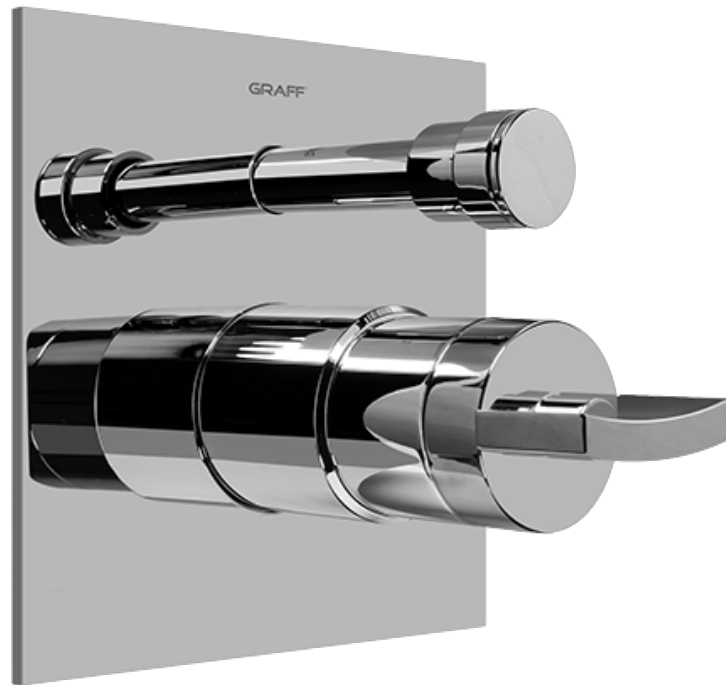

SHOWER
Pressure Balancing Shower
System - Shower with
Handshower
G-7295-C14S

GRAFF®

Information

- 1/2" pressure balancing valve with diverter and trim
- 8" showerhead with 12" wall-mounted shower arm
- Showerhead features no-clog, easy-clean spray nozzles
- Handshower set with wall bracket and 59" hose (PVD finishes use 59" flex hose)
- Optional extension kit
- Flow rates: showerhead ≤ 1.8 max gpm, handshower ≤ 1.5 max gpm
- CALGreen

G-7295-C14S

SHOWER
Concealed Pressure Balancing
Valve Rough w/Diverter
G-7055

GRAFF®

Information

- Anti-scald protection
- 1/2" universal inlets/outlets with male threads
- Built-in service stops
- Push-button diverter
- For use with tub & shower configuration
- Supplied with protective plastic guard

Polished
Nickel

Steelnox®
(Satin Nickel)

Architectural
White

G-7055

1/2" Rough Valve w/Diverter

Product Features

- Anti-scald protection
- 1/2" universal inlets/outlets with male threads
- Built-in service stops
- Push-button diverter
- For use with tub & shower configuration
- Supplied with protective plastic guard

www.graff-faucets.com | phone: 800-954-4723

SHOWER
Sade/Targa/Luna SOLID Trim Plate
w/Handle
G-7090-C14S-T

GRAFF[®]

Information

- Single metal lever handle
- Decorative trim plate
- Includes push-button diverter
- Use with G-7055 pressure balancing rough valve for shower and tub configurations
- To complete package, you must order rough valve