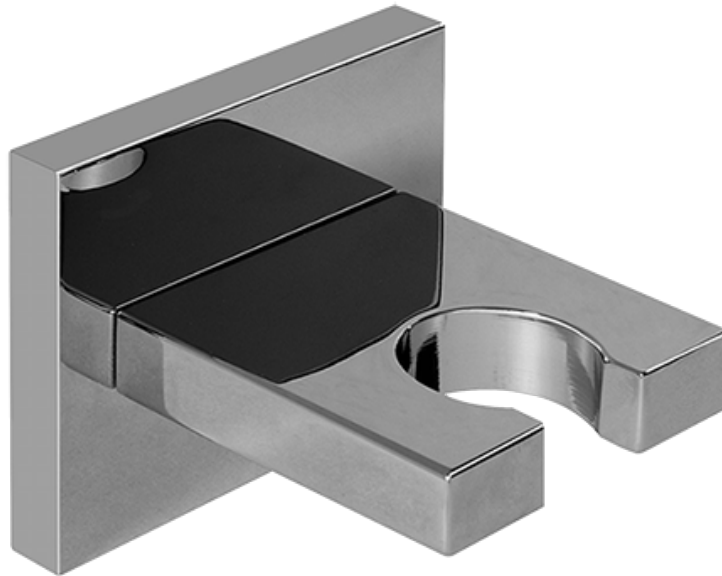

G-7295-C14S

SHOWER
Concealed Pressure Balancing
Valve Rough w/Diverter
G-7055

GRAFF®

Information

- Anti-scald protection
- 1/2" universal inlets/outlets with male threads
- Built-in service stops
- Push-button diverter
- For use with tub & shower configuration
- Supplied with protective plastic guard

Polished
Nickel

Steelnox®
(Satin Nickel)

Architectural
White

G-7055

1/2" Rough Valve w/Diverter

Product Features

- Anti-scald protection
- 1/2" universal inlets/outlets with male threads
- Built-in service stops
- Push-button diverter
- For use with tub & shower configuration
- Supplied with protective plastic guard

Polished
Nickel

Steelnox®
(Satin Nickel)

Architectural
White

G-8530

SHOWER
59" Shower Hose
G-8605

GRAFF®

Information

- Brass spiral flexible hose with conical nut

* Special order finish- call for availability

SHOWER
Contemporary Square Wall
Bracket for Handshower
G-8632

GRAFF®

Information

- Solid brass construction

Finishes

24K Gold

24K Brushed
Gold