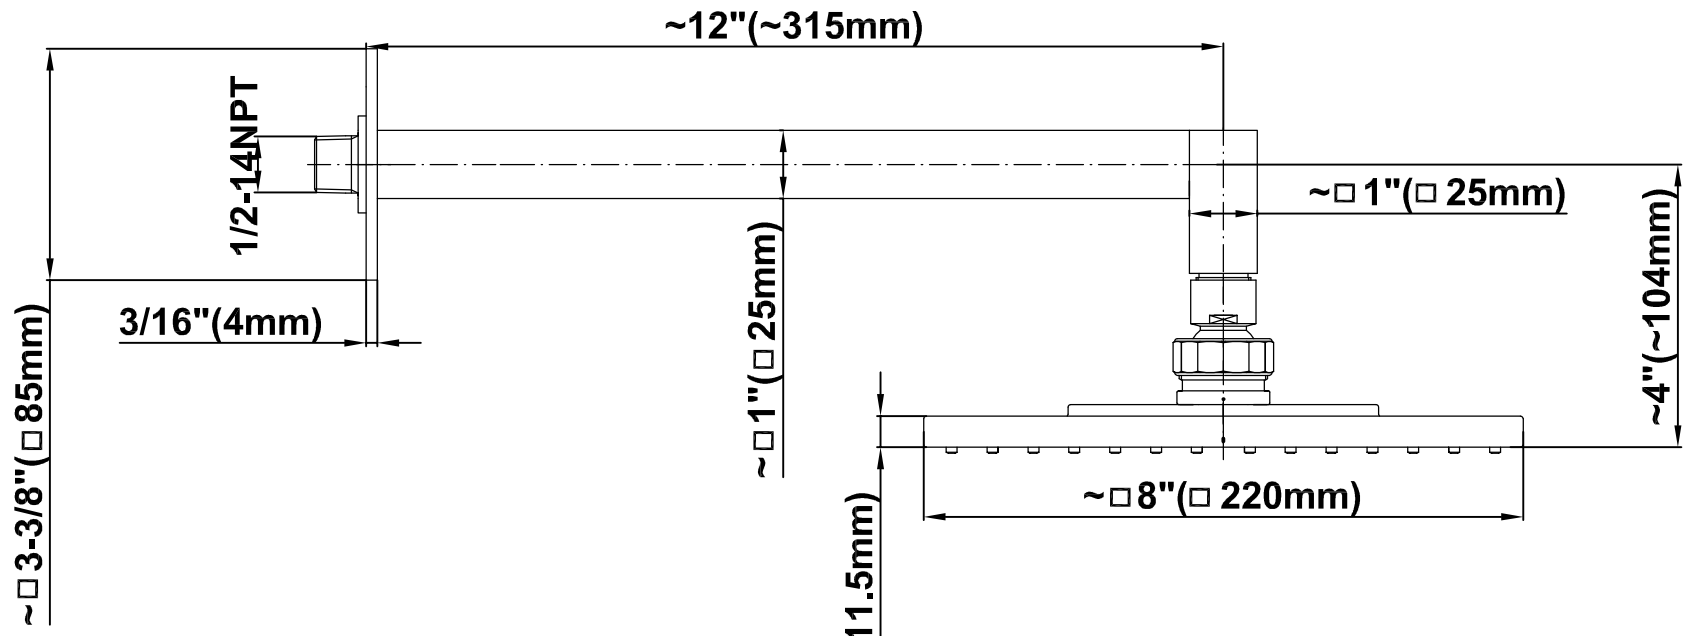

SHOWER
Pressure Balancing Shower
System - Shower with
Handshower
G-7295-C14S

GRAFF®

Information

- 1/2" pressure balancing valve with diverter and trim
- 8" showerhead with 12" wall-mounted shower arm
- Showerhead features no-clog, easy-clean spray nozzles
- Handshower set with wall bracket and 59" hose (PVD finishes use 59" flex hose)
- Optional extension kit
- Flow rates: showerhead ≤ 1.8 max gpm, handshower ≤ 1.5 max gpm
- CALGreen

G-7295-C14S

SHOWER
Concealed Pressure Balancing
Valve Rough w/Diverter
G-7055

GRAFF®

Information

- Anti-scald protection
- 1/2" universal inlets/outlets with male threads
- Built-in service stops
- Push-button diverter
- For use with tub & shower configuration
- Supplied with protective plastic guard