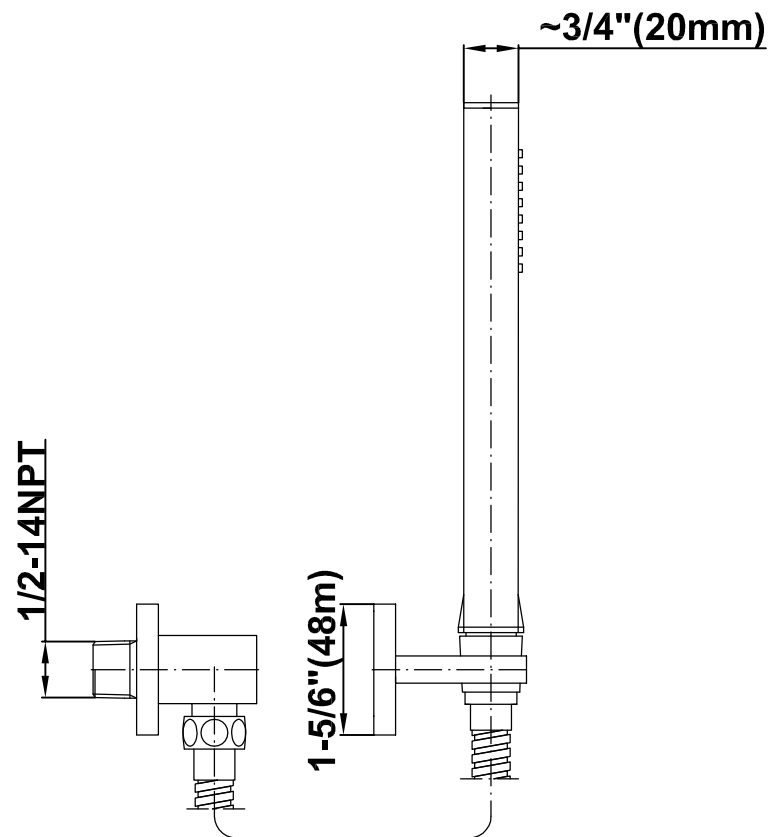

SHOWER
Pressure Balancing Shower
System - Shower with
Handshower
G-7295-C14S

GRAFF®

Information

- 1/2" pressure balancing valve with diverter and trim
- 8" showerhead with 12" wall-mounted shower arm
- Showerhead features no-clog, easy-clean spray nozzles
- Handshower set with wall bracket and 59" hose (PVD finishes use 59" flex hose)
- Optional extension kit
- Flow rates: showerhead ≤ 1.8 max gpm, handshower ≤ 1.5 max gpm
- CALGreen

G-7295-C14S

SHOWER
Concealed Pressure Balancing
Valve Rough w/Diverter
G-7055

GRAFF®

Information

- Anti-scald protection
- 1/2" universal inlets/outlets with male threads
- Built-in service stops
- Push-button diverter
- For use with tub & shower configuration
- Supplied with protective plastic guard

Finishes

G-7090

SHOWER
8" Square Brass Showerhead
G-8438

GRAFF®

Information

- 1/4" thick
- 144 no-clog, easy-clean rubber spray nozzles
- Recommended use with ceiling shower arm
- Recommended for use at no more than 10 degrees tilt
- Showerhead flow rate ≤ 1.8 max gpm
- CALGreen