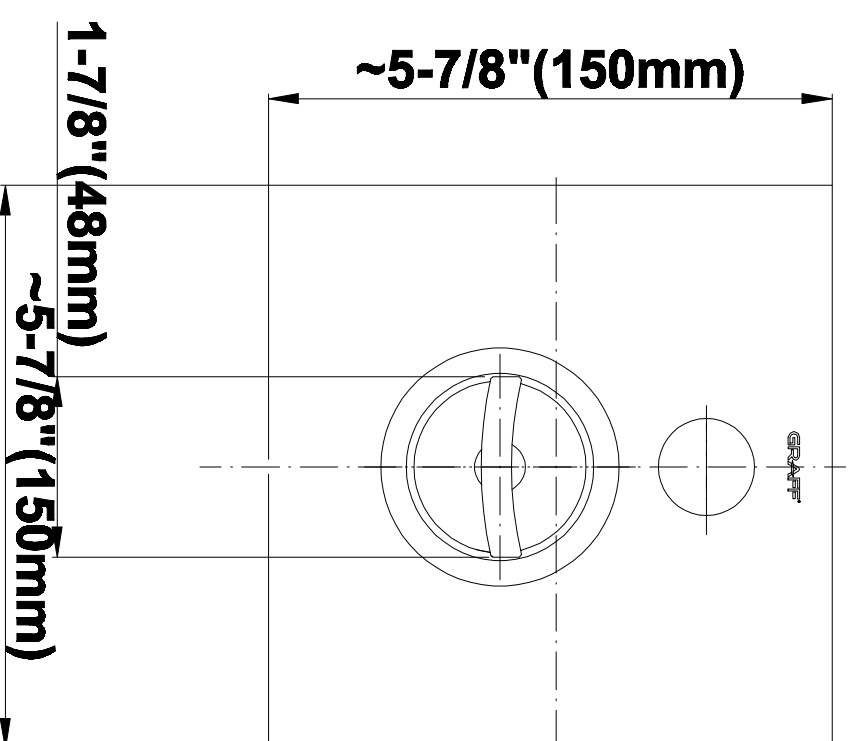

SHOWER
Pressure Balancing Shower
System - Shower with
Handshower
G-7295-C14S

GRAFF®

Information

- 1/2" pressure balancing valve with diverter and trim
- 8" showerhead with 12" wall-mounted shower arm
- Showerhead features no-clog, easy-clean spray nozzles
- Handshower set with wall bracket and 59" hose (PVD finishes use 59" flex hose)
- Optional extension kit
- Flow rates: showerhead ≤ 1.8 max gpm, handshower ≤ 1.5 max gpm
- CALGreen

www.graff-faucets.com | phone: 800-954-4723

SHOWER
Sade/Targa/Luna SOLID Trim Plate
w/Handle
G-7090-C14S-T

GRAFF[®]

Information

- Single metal lever handle
- Decorative trim plate
- Includes push-button diverter
- Use with G-7055 pressure balancing rough valve for shower and tub configurations
- To complete package, you must order rough valve

Finishes

G-7090

SHOWER
8" Square Brass Showerhead
G-8438

GRAFF®

Information

- 1/4" thick
- 144 no-clog, easy-clean rubber spray nozzles
- Recommended use with ceiling shower arm
- Recommended for use at no more than 10 degrees tilt
- Showerhead flow rate ≤ 1.8 max gpm
- CALGreen