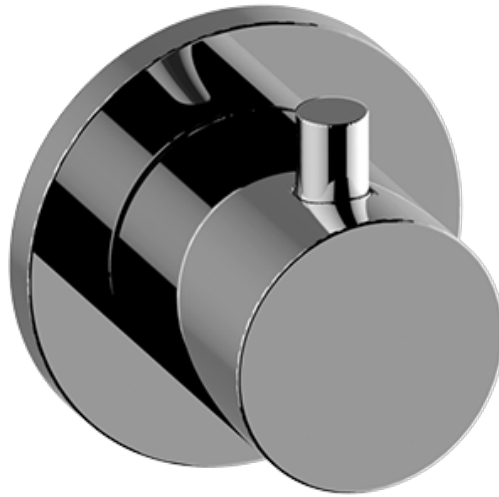

SHOWER  
M-Series Round Stop/Volume  
Control Trim Plate and Handle  
**G-8097-RH1-T**

**GRAFF®**

**Information**

- Single metal handle
- Decorative trim plate
- Use with G-8076 Stop/Volume Control rough valve with Pass-Through or G-8077 Stop/Volume Control rough valve
- To complete package, you must order rough valve

**Finishes**

# G-8097-RH1-T

## Stop/Volume Control Valve - Trim - M-Series