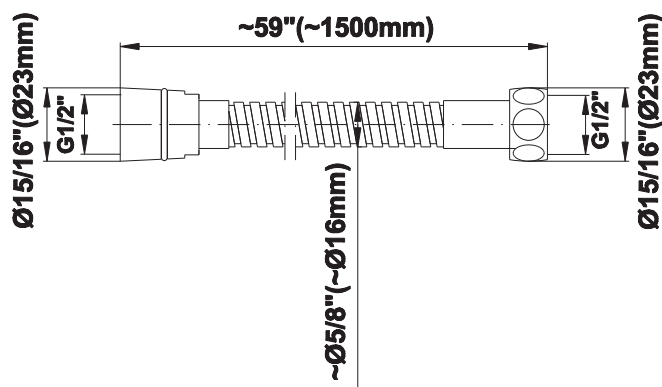

SHOWER
Contemporary handshower w/Wall
Bracket
G-8629

GRAFF®

Information

- 2 spray patterns: rain and invigorating body massage
- Multi-function handshower w/swivel holder
- 59" long shower hose and wall supply elbow
- Adjustable bracket fits all hoses with conical nut
- Handshower flow rate ≤ 1.5 max gpm
- Includes internal backflow preventer
- CALGreen

G-8629

SHOWER
59" Shower Hose
G-8605

GRAFF®

Information

- Brass spiral flexible hose with conical nut

Finishes

Brushed
Nickel

Polished
Chrome

* Special order finish- call for availability

SHOWER
Contemporary Round Wall Supply
Elbow
G-8613

GRAFF[®]

Information

- 1/2" NPT female thread inlet

Finishes

Brushed
Nickel

Polished
Chrome

Steelnox[®]
(Satin Nickel)

G-8613

Shower Components

Contemporary Round Wall Supply Elbow

Product Features

- 1/2" NPT female thread inlet

Warranty

- Limited lifetime warranty