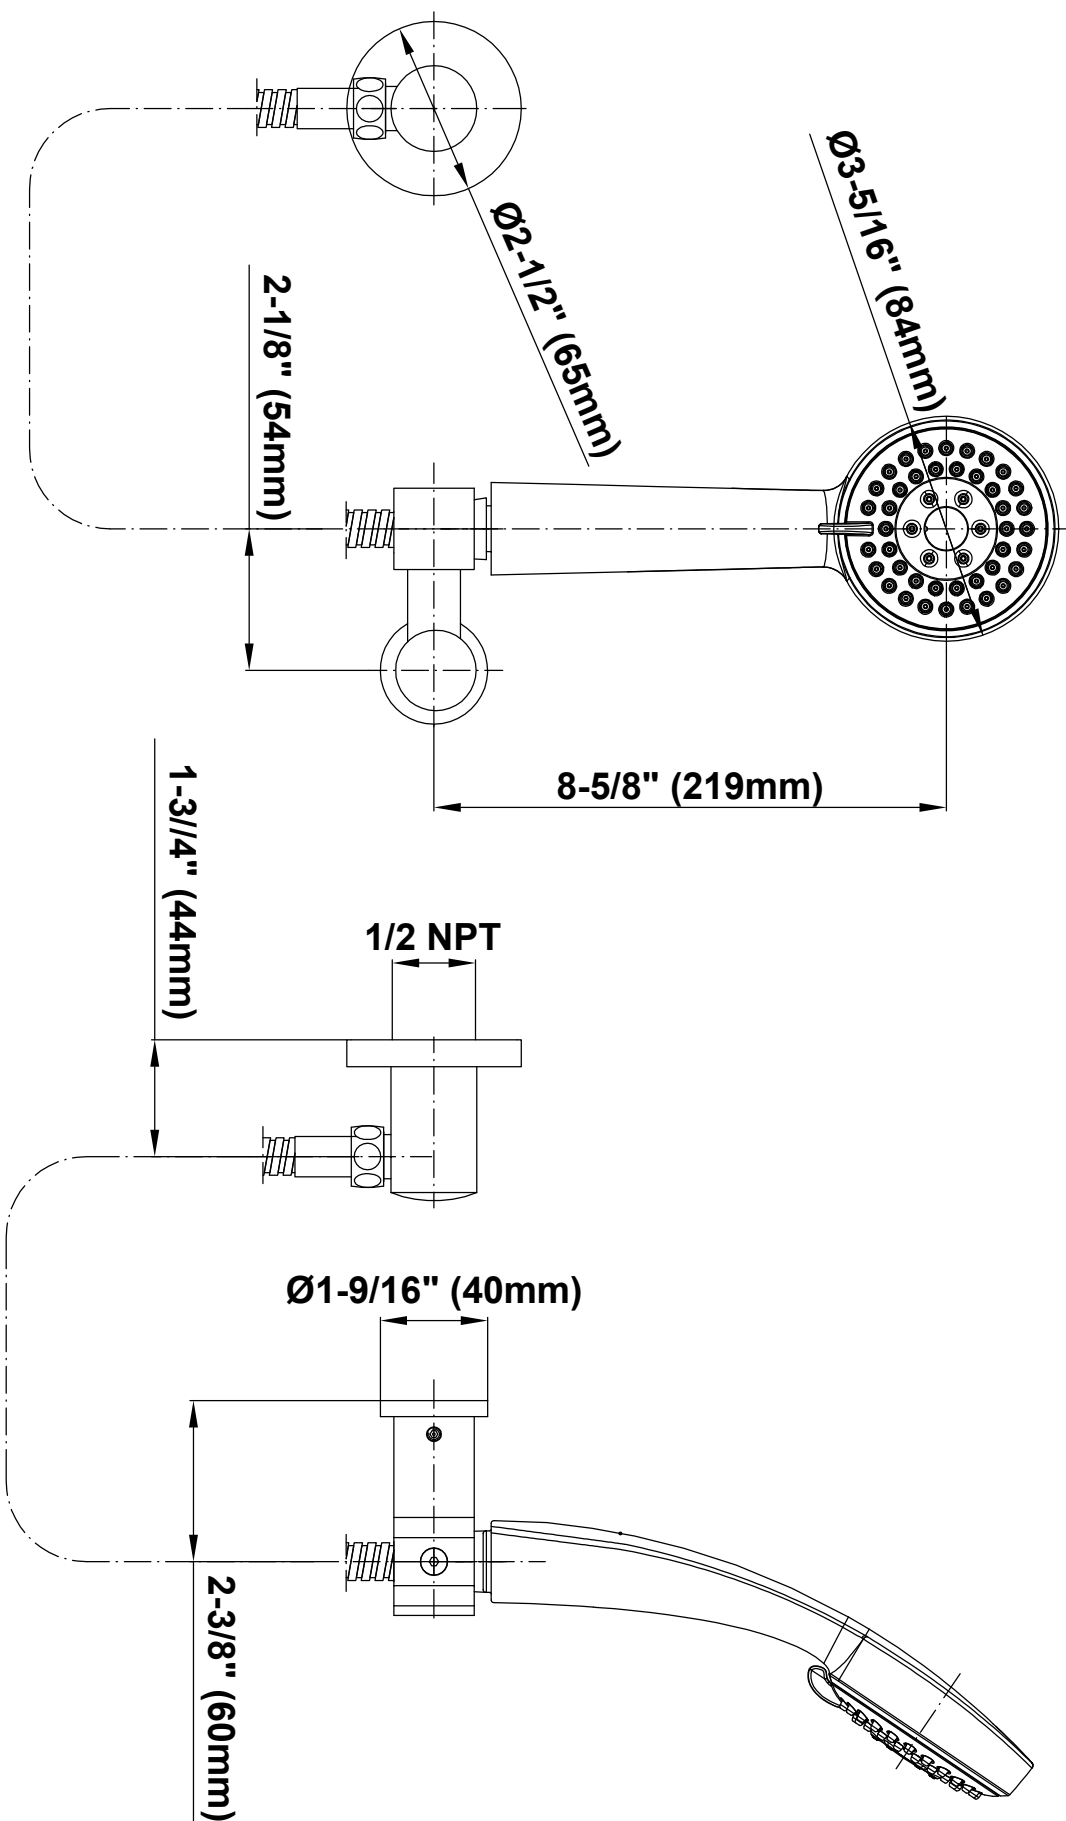

SHOWER
Contemporary handshower w/Wall
Bracket
G-8629

GRAFF®

Information

- 2 spray patterns: rain and invigorating body massage
- Multi-function handshower w/swivel holder
- 59" long shower hose and wall supply elbow
- Adjustable bracket fits all hoses with conical nut
- Handshower flow rate ≤ 1.5 max gpm
- Includes internal backflow preventer
- CALGreen

G-8629

SHOWER
59" Shower Hose
G-8605

GRAFF®

Information

- Brass spiral flexible hose with conical nut

Finishes

Brushed
Nickel

Polished
Chrome

* Special order finish- call for availability

SHOWER
Contemporary Round Wall Supply
Elbow
G-8613

GRAFF[®]

Information

- 1/2" NPT female thread inlet

Finishes

Brushed
Nickel

Polished
Chrome

Steelnox[®]
(Satin Nickel)

G-8613

Shower Components

Contemporary Round Wall Supply Elbow

Product Features

- 1/2" NPT female thread inlet

Warranty

- Limited lifetime warranty