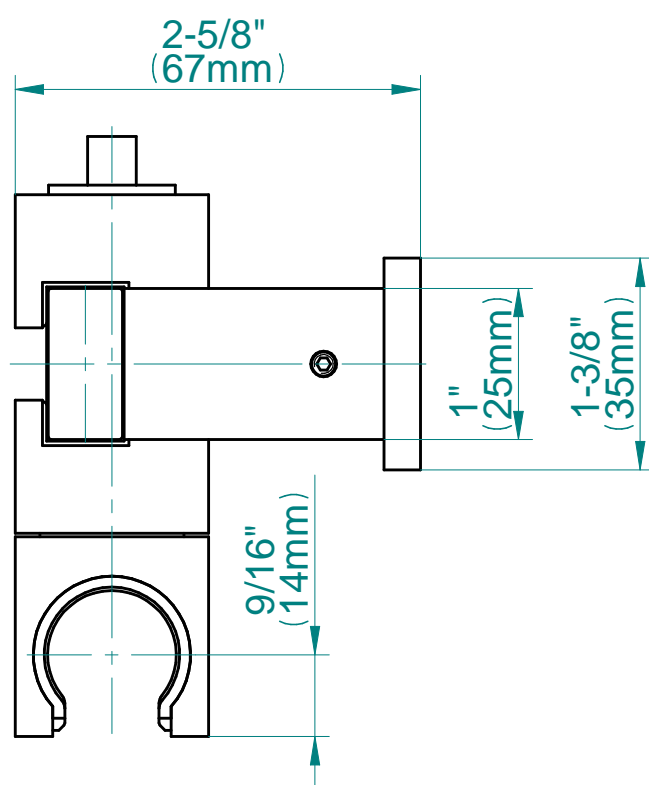

## Slide Bar Series

valid since 2014

SHOWER  
Contemporary Square Wall Supply  
Elbow  
**G-8633**

**GRAFF®**

**Information**

- 1/2" NPT female thread inlet

**Finishes**