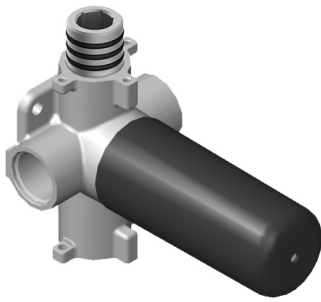

SHOWER  
Thermostatic Rough Valve  
**G-8006**

**GRAFF®**

[www.graff-designs.com](http://www.graff-designs.com) | phone: 800-954-4723

SHOWER  
Two-Way Diverter Volume Control  
Valve WITH Off Function and Pass-  
Through  
**G-8052**

**GRAFF®**

**Information**

- 11.7 gpm @ 60 psi
- 3/4" universal inlets/outlets with female threads
- Operates one function at a time
- Stacking inlet and pass-through port feature
- Supplied with protective plastic cover
- CALGreen compliant depending on functions

**Finishes**

**G-8052** M-Series  
 2-Way Diverter Volume Control Valve  
 WITH Off Function and Pass-Through

**Product Features**

- 12.1 gpm @ 60 psi
- 3/4" universal inlets/outlets with female threads
- Stacking inlet and pass-through port feature
- Supplied with protective plastic cover
- CalGreen compliant dependent on functions