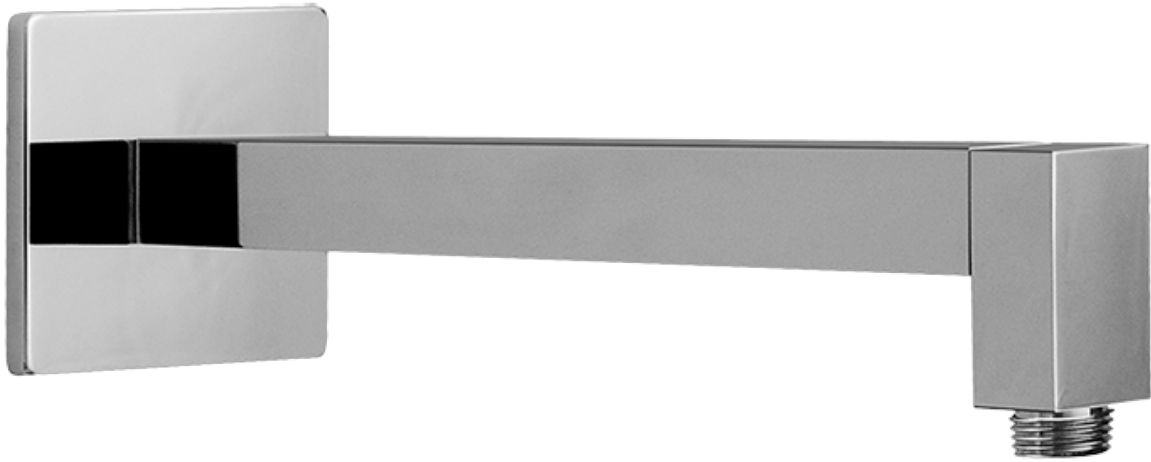

SHOWER  
Contemporary 12" Shower Arm  
**G-8530**

**GRAFF®**

**Information**

- Includes arm and square flange
- 1/2" NPT male thread inlet
- For use with all showerheads (especially G-8438)

**Finishes**

24K Gold