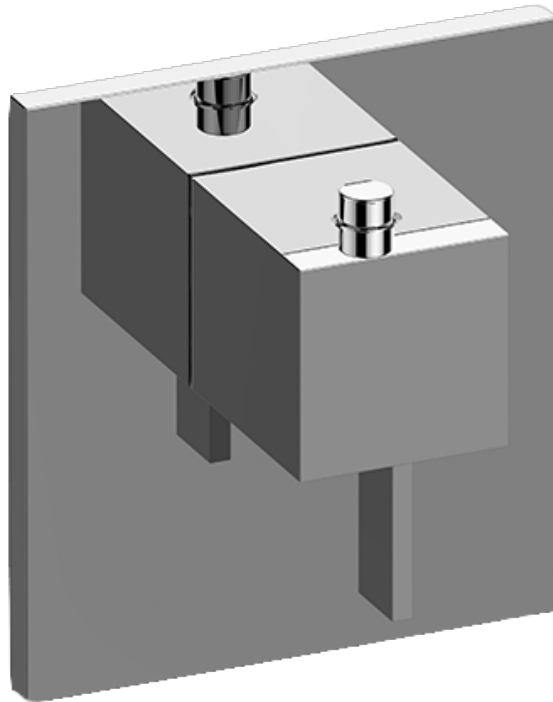

### Information

- Single metal handle and decorative trim plate
- Use with G-8006 thermostatic rough valve
- ADA