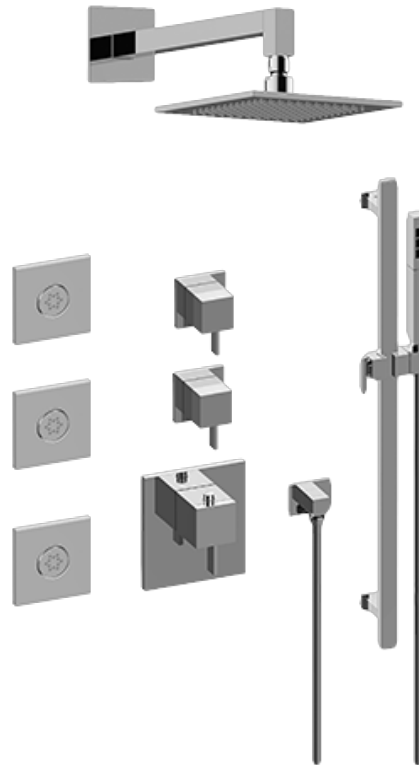

SHOWER  
M-Series Full Thermostatic  
Shower System  
**GM3.112SH-LM39E0**

**GRAFF®**

## Information

- 3/4" thermostatic valve and trim
- 3/4" stop/volume control valve and 2-way diverter valve and trims
- 8" showerhead with 12" wall-mounted shower arm
- Showerhead features no-clog, easy-clean spray nozzles
- Flush-mounted swivel body sprays (3 pieces)
- Handshower set with wall-mounted slide bar and 59" hose (PVD finishes use 59" flex hose)
- Optional extension kit
- Flow rates: showerhead  $\leq$  1.8 max gpm, handshower  $\leq$  1.5 max gpm, body sprays  $\leq$  1.5 max gpm each
- ADA

SHOWER  
Thermostatic Rough Valve  
**G-8006**

**GRAFF®**