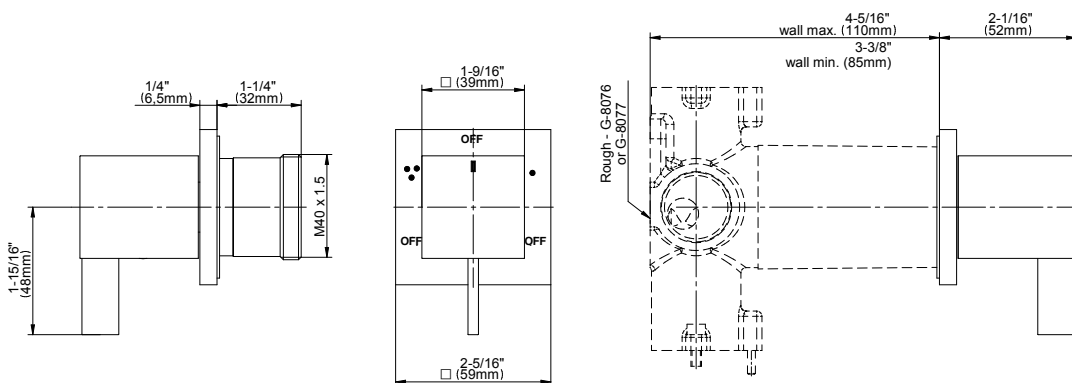

The measurements shown are for reference only. Products and specifications shown are subject to change without notice. Revised 5/2018.

www.graff-designs.com | phone: 800-954-4723