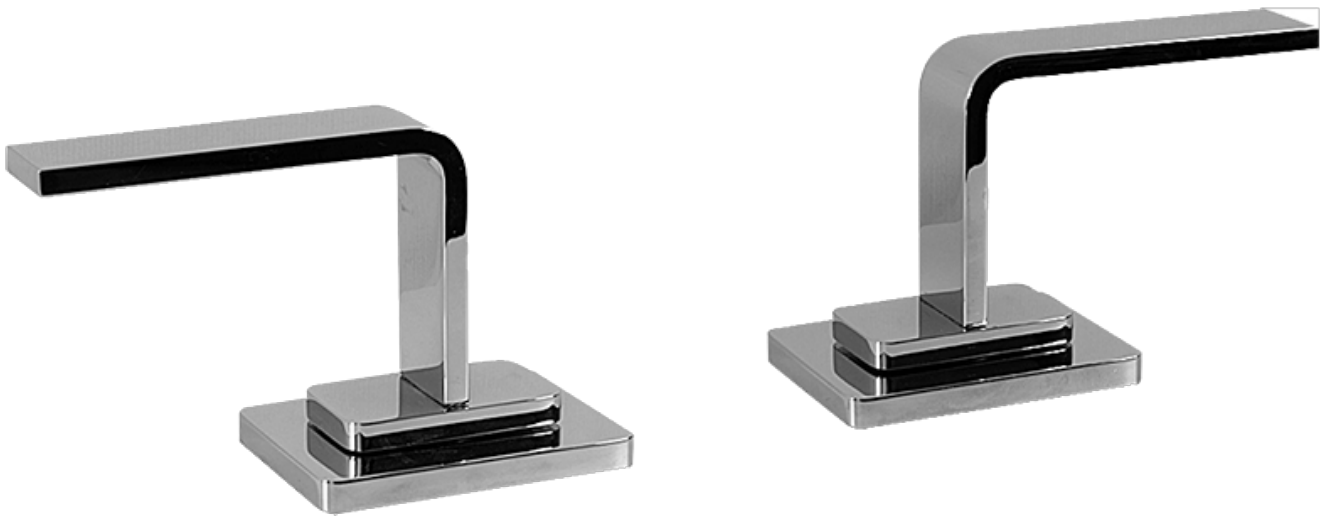

BATHROOM
Immersion Tub Handle Set - Deck-
Mounted
LM40B-BS

GRAFF®

Information

- ADA

Finishes

Polished
Chrome

Steelnox®
(Satin Nickel)

LM40-BS

IMMERSION Series