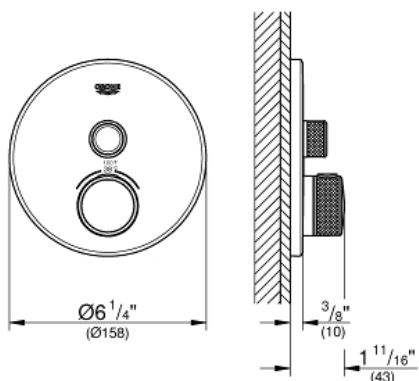

GROHTHERM SMARTCONTROL Single Function Thermostatic Trim with Control Module

MODEL # 29136GN0

Pure Freude
an Wasser

GROHE

Product Description:

GROHTHERM SMARTCONTROL

Single Function Thermostatic Trim with Control Module

Standard Specification:

- Required rough-in-set sold separately (GROHE Rapido SmartBox 35 601 000)
- Metal wall escutcheon with **GROHE QuickFix** (covered escutcheon and shaft sealing, covered fixing), 6° angle adjustable
- 3/8" (10 mm) thin profile escutcheon
- **GROHE StarLight** finish
- SmartControl push for ON-OFF, turn for volume adjustment from EcoJoy to Full Flow
- Includes various icons to customize push buttons
- **GROHE TurboStat** Compact cartridge with wax thermoelement
- **GROHE SafeStop** safety button at 100°F/38°C
- Built-in check valve with dirt strainer
- Maximum flow performance: 7.7gpm (29L/min) @ 43.5 psi (3 bar)
- Optional flow reducer for CALGreen compliance included