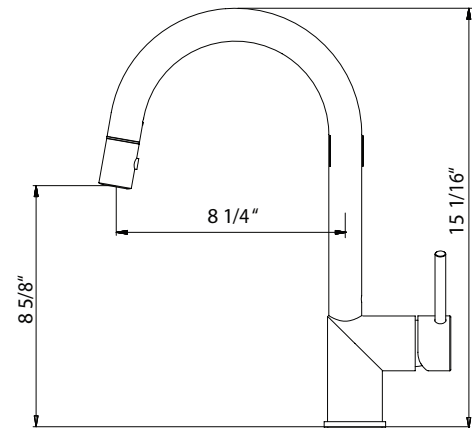

**GAL SERIES**

**Pull Down Kitchen Faucet**

- Model** **GAPD-1000-PC** : Polished Chrome  
**GAPD-1000-BN** : Brushed Nickel  
**GAPD-1000-OB** : Oil Rubbed Bronze

GAPD-1000

**FEATURES**

- Solid brass body construction
- Lightweight pull down with dual function spray/stream hand spray
- Easy clean removable Aerator
- Extendable hose reaches all edges of sink and beyond. 20+ inches
- Forward action with 15° rear limited handle will not hit backsplash
- Ceramic Disc Cartridge - Lifetime Warranty
- Available in 3 finish options
- Hybrid stainless steel and nylon hoses for increased durability and flexibility
- All HamatUSA faucets are ICC certified to meet or exceed US State and Federal plumbing codes and low lead safety standards
- Limited Lifetime Warranty