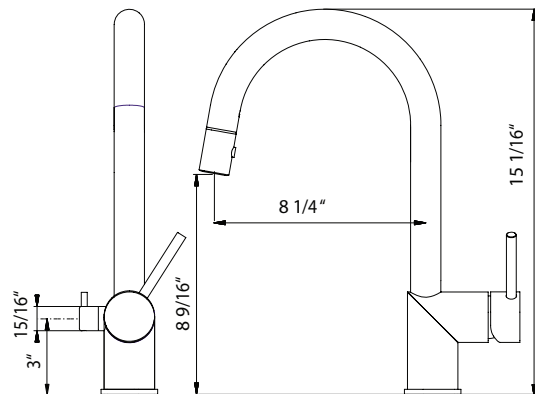

**SENTRY SERIES**

**Pull Down Kitchen Faucet with Hot Water Safety Switch**

**Model SHPD-2000-PC** : Polished Chrome  
**SHPD-2000-BN** : Brushed Nickel  
**SHPD-2000-OB** : Oil Rubbed Bronze

SHPD-2000

**FEATURES**

- Contemporary solid brass body
- Safety Switch for Instant Hot Water Shutoff
- Ideal for children and elderly safety or religious requirements
- Lightweight pull down with dual function spray/stream hand spray
- Easy clean removable Aerator
- Extendable hose reaches all edges of sink and beyond. 20+ inches
- Ceramic Disc Cartridge - Lifetime Warranty
- Forward action with 15° rear limited handle will not hit backsplash
- Available in 3 finish option
- All HamatUSA faucets are ICC certified to meet or exceed US State and Federal plumbing codes and low lead safety standards
- Limited Lifetime Warranty