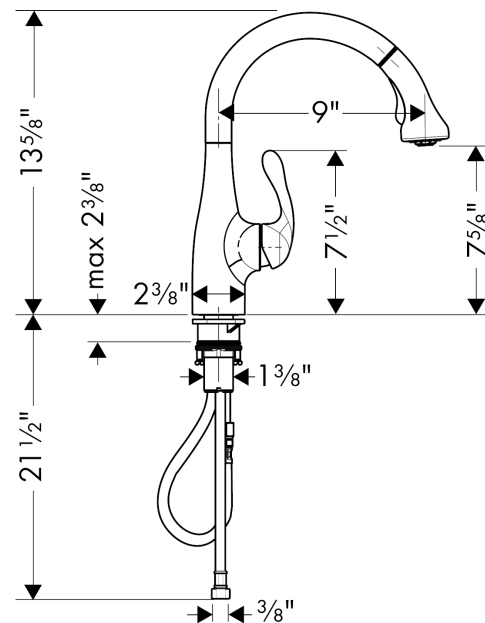

**Allegro E Gourmet**  
**Prep Kitchen Faucet, 2-Spray Pull-Down, 1.75 GPM**  
 Finishes : **steel optic**    Part no. : **04297800**

**Description**

**Features**

- Swivel range 150°
- Full and needle spray
- Locking spray diverter (reverts to default spray mode upon valve closing)
- MagFit magnetic sprayhead docking
- Single-hole installation
- Flow: 1.75 GPM (6.6 L/Min)
- 3/8" connections
- Integrated double backflow prevention

**Item details**

List Price \$ 812.00

**Technology**

**Compliance**

**Product image**

**Scale drawing**

**Allegro E Gourmet**  
**Prep Kitchen Faucet, 2-Spray Pull-Down, 1.75 GPM**  
 Finishes : **steel optic**    Part no. : **04297800**

Exploded drawing

Year of production: >10/18

**Allegro E Gourmet**  
**Prep Kitchen Faucet, 2-Spray Pull-Down, 1.75 GPM**  
 Finishes : **steel optic**    Part no. : **04297800**

## Spare parts list

Year of production: >10/18

Pos.	Description	Part no.	Price	PU
1	handle	98597801	-	1
2	screw cover	88655000	-	1
3	flange	96468800	-	1
4	nut	96461000	-	1
5	cartridge, assy	92730000	-	1
6	locking screw for handle	96059000	-	1
7	seal	95008000	-	1
8	filter	97735000	-	1
9	handspray	98599801	-	1
10	set of non return valves DW 15	97350000	-	1
11	non return valve	93218000	-	1
12	hose 1,50 m	88624000	-	1
13	connection hose 600 mm M10x1	95561000	-	1
14	fixing set (Ø 34)	95049000	-	1
15	connection hose 35½" M8x0,75 3/8"	96316001	-	1