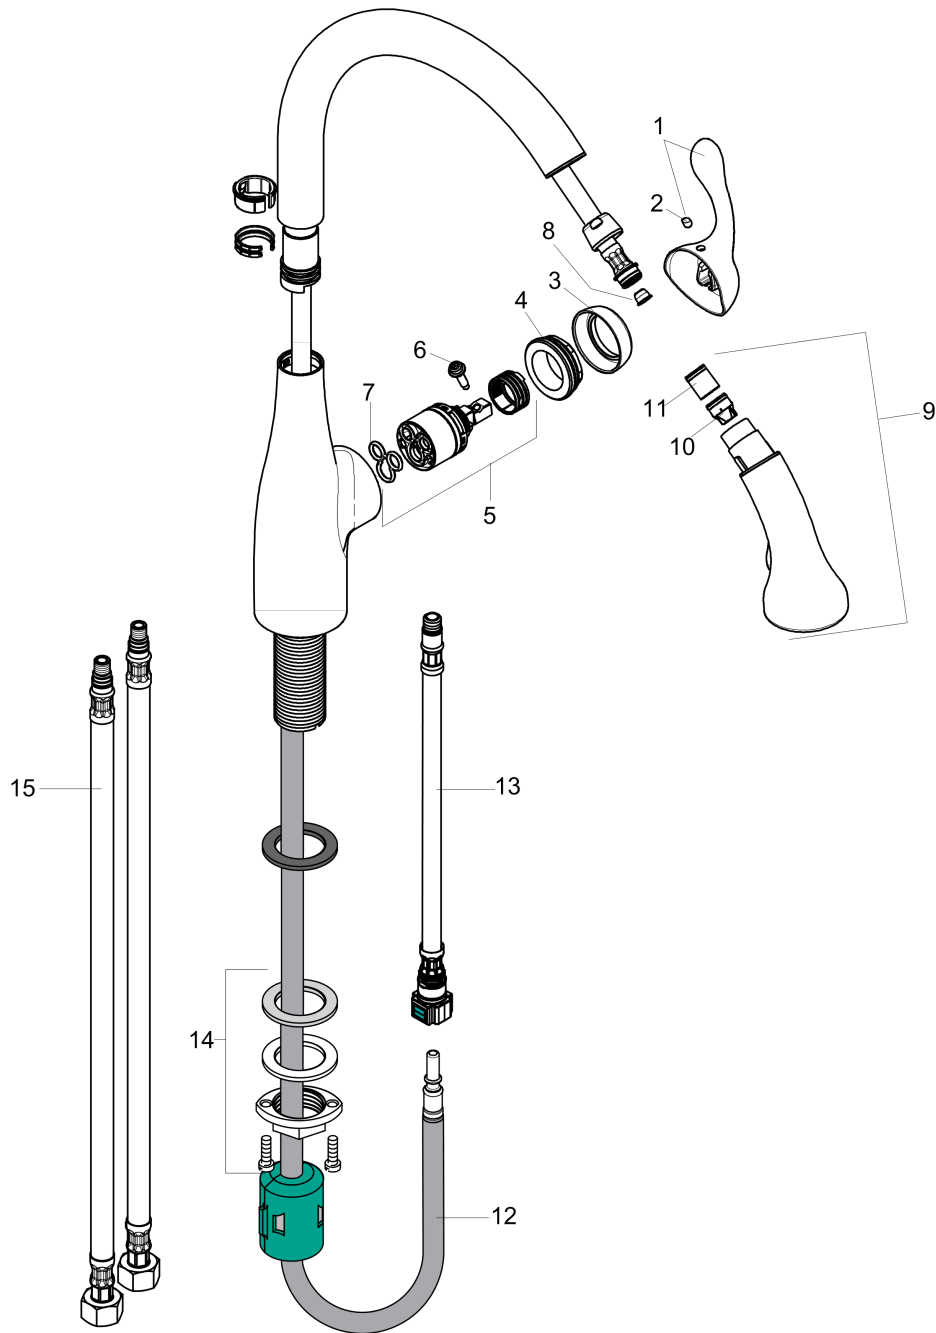

**Allegro E Gourmet**  
**Prep Kitchen Faucet, 2-Spray Pull-Down, 1.75 GPM**  
 Finishes : **steel optic**    Part no. : **04297800**

**Description**

**Features**

- Swivel range 150°
- Full and needle spray
- Locking spray diverter (reverts to default spray mode upon valve closing)
- MagFit magnetic sprayhead docking
- Single-hole installation
- Flow: 1.75 GPM (6.6 L/Min)
- 3/8" connections
- Integrated double backflow prevention

**Item details**

List Price \$ 812.00

**Technology**

**Compliance**

**Product image**

**Scale drawing**

**Allegro E Gourmet**  
**Prep Kitchen Faucet, 2-Spray Pull-Down, 1.75 GPM**  
 Finishes : **steel optic**    Part no. : **04297800**

Exploded drawing

Year of production: >10/18

**Allegro E Gourmet**  
**Prep Kitchen Faucet, 2-Spray Pull-Down, 1.75 GPM**  
 Finishes : **steel optic**    Part no. : **04297800**

## Spare parts list

Year of production: >10/18

Pos.	Description	Part no.	Price	PU
1	handle	98597801	-	1
2	screw cover	88655000	-	1
3	flange	96468800	-	1
4	nut	96461000	-	1
5	cartridge, assy	92730000	-	1
6	locking screw for handle	96059000	-	1
7	seal	95008000	-	1
8	filter	97735000	-	1
9	handspray	98599801	-	1
10	set of non return valves DW 15	97350000	-	1
11	non return valve	93218000	-	1
12	hose 1,50 m	88624000	-	1
13	connection hose 600 mm M10x1	95561000	-	1
14	fixing set (Ø 34)	95049000	-	1
15	connection hose 35½" M8x0,75 3/8"	96316001	-	1