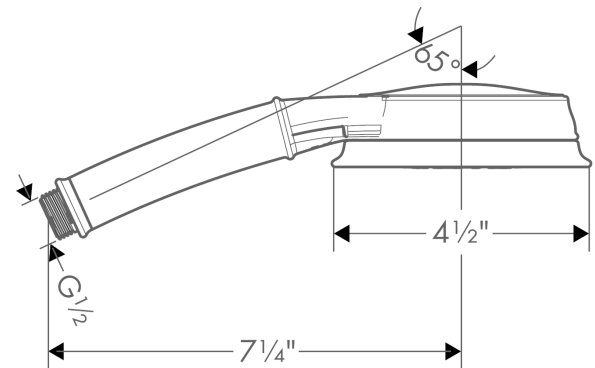

**Croma 100 Classic
Handshower 3-Jet, 2.0 GPM**

Finishes : **polished nickel** Part no. : **04334830**

Description

Features

- 75 no-clog spray channels
- Spray modes: Full, Pulsating Massage, Intense Turbo
- Flow: 2.0 GPM (7.6 L/Min)

Item details

List Price \$ 127.00

Technology

Compliance

Product image

Scale drawing

Croma 100 Classic
Handshower 3-Jet, 2.0 GPM

Finishes : **polished nickel** Part no. : **04334830**

Exploded drawing

Year of production: >10/16

Croma 100 Classic
Handshower 3-Jet, 2.0 GPM
 Finishes : **polished nickel** Part no. : **04334830**

Spare parts list

Year of production: >10/16

Pos.	Description	Part no.	Price	PU
1	filter packing	94246000	-	1