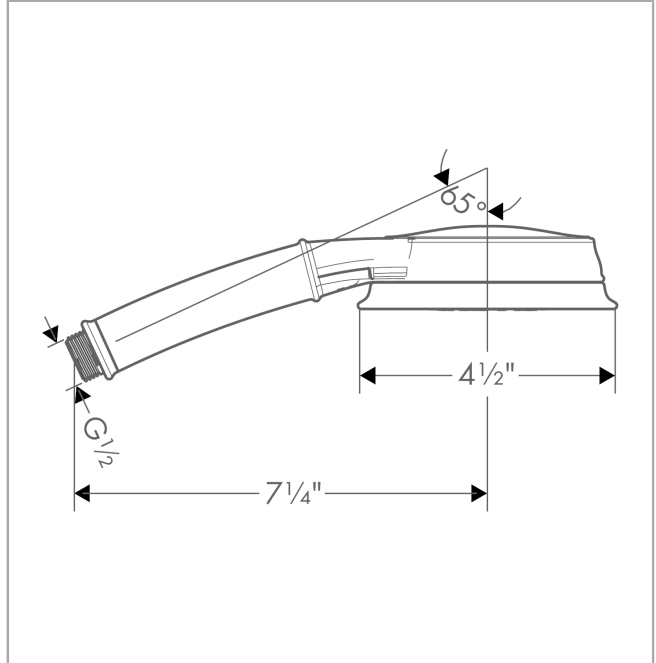

**Croma 100 Classic
Handshower 3-Jet, 2.0 GPM**

Finishes : **rubbed bronze** Part no. : **04334920**

Description

Features

- 75 no-clog spray channels
- Spray modes: Full, Pulsating Massage, Intense Turbo
- Flow: 2.0 GPM (7.6 L/Min)

Item details

List Price \$ 149.00

Technology

Compliance

Product image

Scale drawing

Croma 100 Classic
Handshower 3-Jet, 2.0 GPM
Finishes : **rubbed bronze** Part no. : **04334920**

Exploded drawing

Year of production: >10/16

Croma 100 Classic
Handshower 3-Jet, 2.0 GPM
 Finishes : **rubbed bronze** Part no. : **04334920**

Spare parts list

Year of production: >**10/16**

Pos.	Description	Part no.	Price	PU
1	filter packing	94246000	-	1