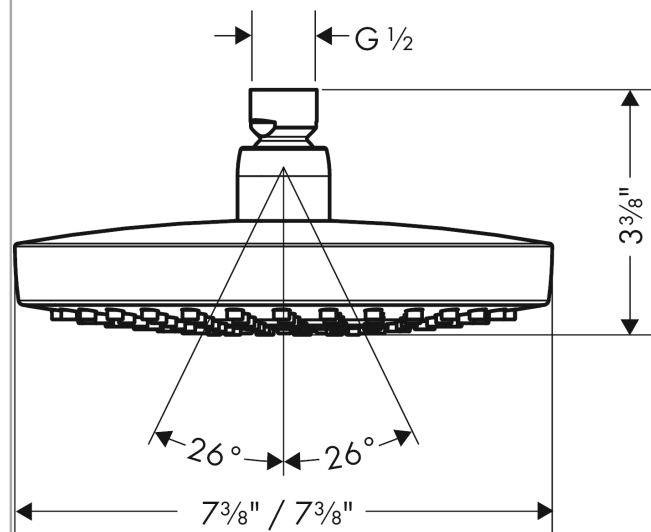

Croma Select E
Showerhead 180 2-Jet, 1.8 GPM
 Finishes : **white/chrome** Part no. : **04387400**

Description

Features

- 147 no-clog spray channels
- Spray modes: Rain, IntenseRain
- Flow: 1.8 GPM (6.8 L/Min)
- Select button for comfortable alternation of spray modes
- Fully-finished matching spray face

Item details

List Price \$ 288.00

Technology

Compliance

Product image

Scale drawing

Croma Select E
Showerhead 180 2-Jet, 1.8 GPM
 Finishes : **white/chrome** Part no. : **04387400**

Exploded drawing

Year of production: >01/18

Croma Select E
Showerhead 180 2-Jet, 1.8 GPM
 Finishes : **white/chrome** Part no. : **04387400**

Spare parts list

Year of production: >01/18

Pos.	Description	Part no.	Price	PU
1	seal	98058000	-	1
2	filter	97735000	-	1
3	cover	98344000	-	1
4	O-ring 3x1	98384000	-	1
5	selector assy	93092000	-	1