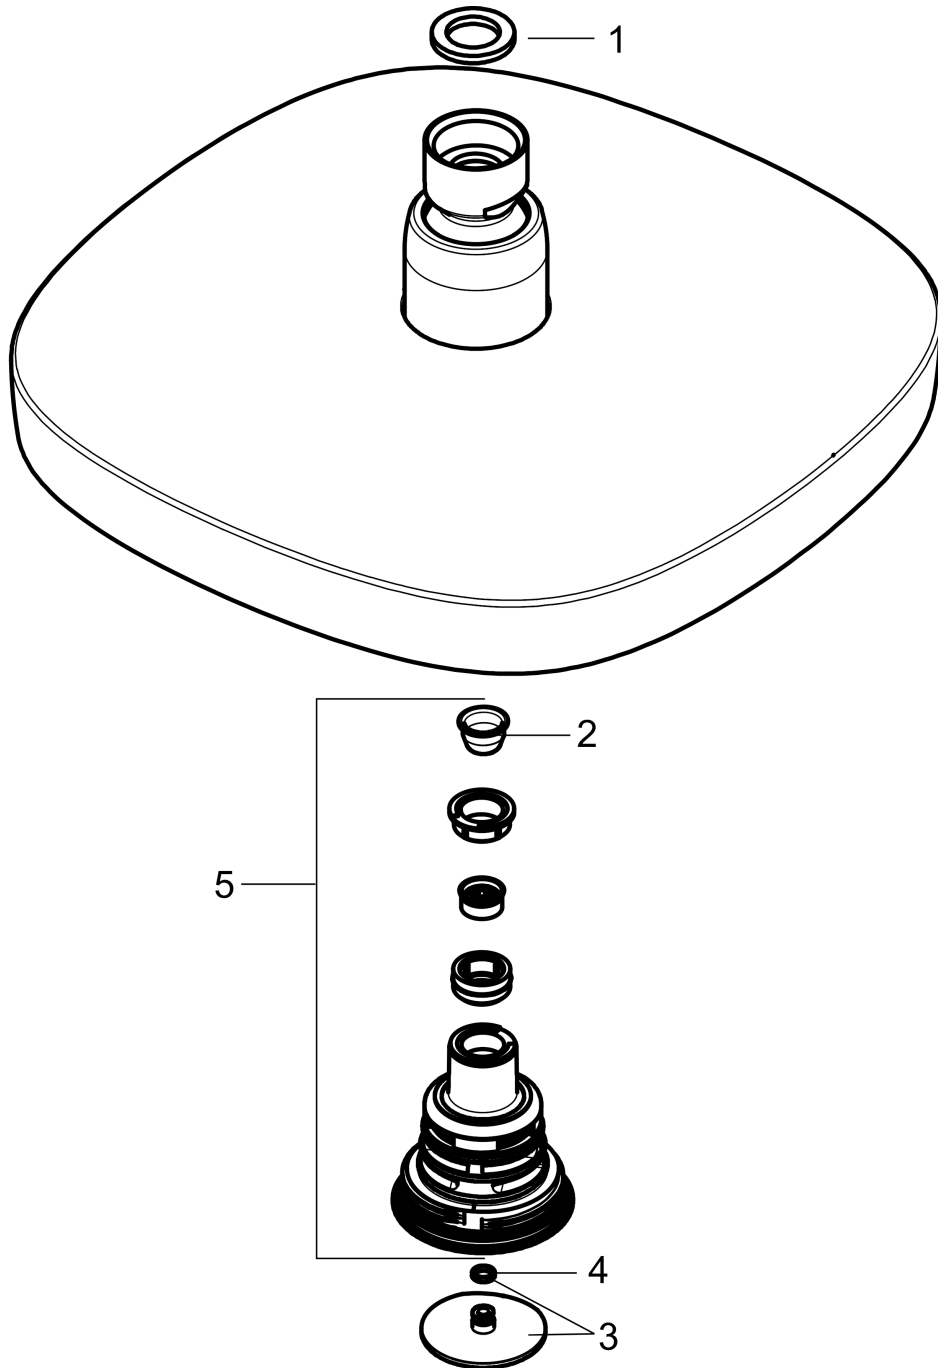

Croma Select E
Showerhead 180 2-Jet, 1.8 GPM
 Finishes : **white/chrome** Part no. : **04387400**

Description

Features

- 147 no-clog spray channels
- Spray modes: Rain, IntenseRain
- Flow: 1.8 GPM (6.8 L/Min)
- Select button for comfortable alternation of spray modes
- Fully-finished matching spray face

Item details

List Price \$ 288.00

Technology

Compliance

Product image

Scale drawing

Croma Select E
Showerhead 180 2-Jet, 1.8 GPM
 Finishes : **white/chrome** Part no. : **04387400**

Exploded drawing

Year of production: >01/18

Croma Select E
Showerhead 180 2-Jet, 1.8 GPM
 Finishes : **white/chrome** Part no. : **04387400**

Spare parts list

Year of production: >01/18

Pos.	Description	Part no.	Price	PU
1	seal	98058000	-	1
2	filter	97735000	-	1
3	cover	98344000	-	1
4	O-ring 3x1	98384000	-	1
5	selector assy	93092000	-	1