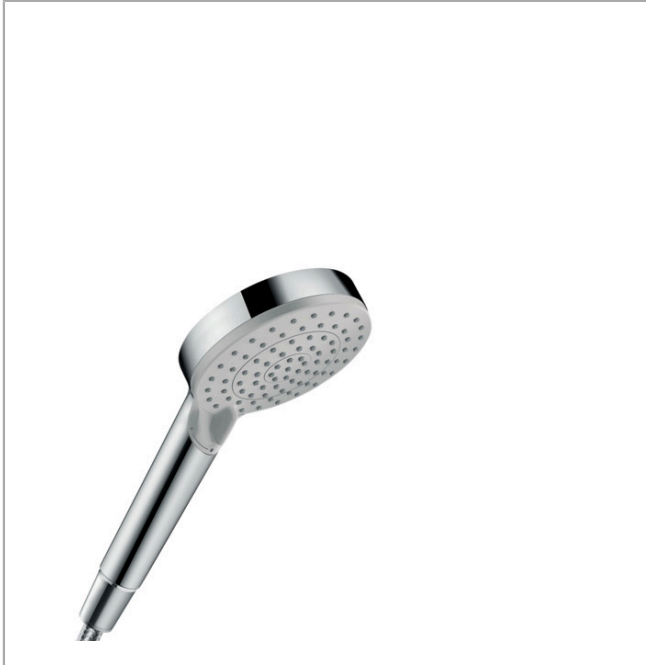

**Vernis Blend**  
**Hand shower Vario 2.5 GPM**  
 Finishes : **chrome** Part no. : **26270001**

**Description**

**Features**

- Spray modes: Rain, IntenseRain
- 80 no-clog spray channels
- Continuous spray mode adjustment
- easy cleanable plastic spray disc
- Flow: 2.5 GPM (9.5 L/Min)

**Item details**

List Price \$ 39.00

**Technology**

**Compliance**

**Product image**

**Scale drawing**