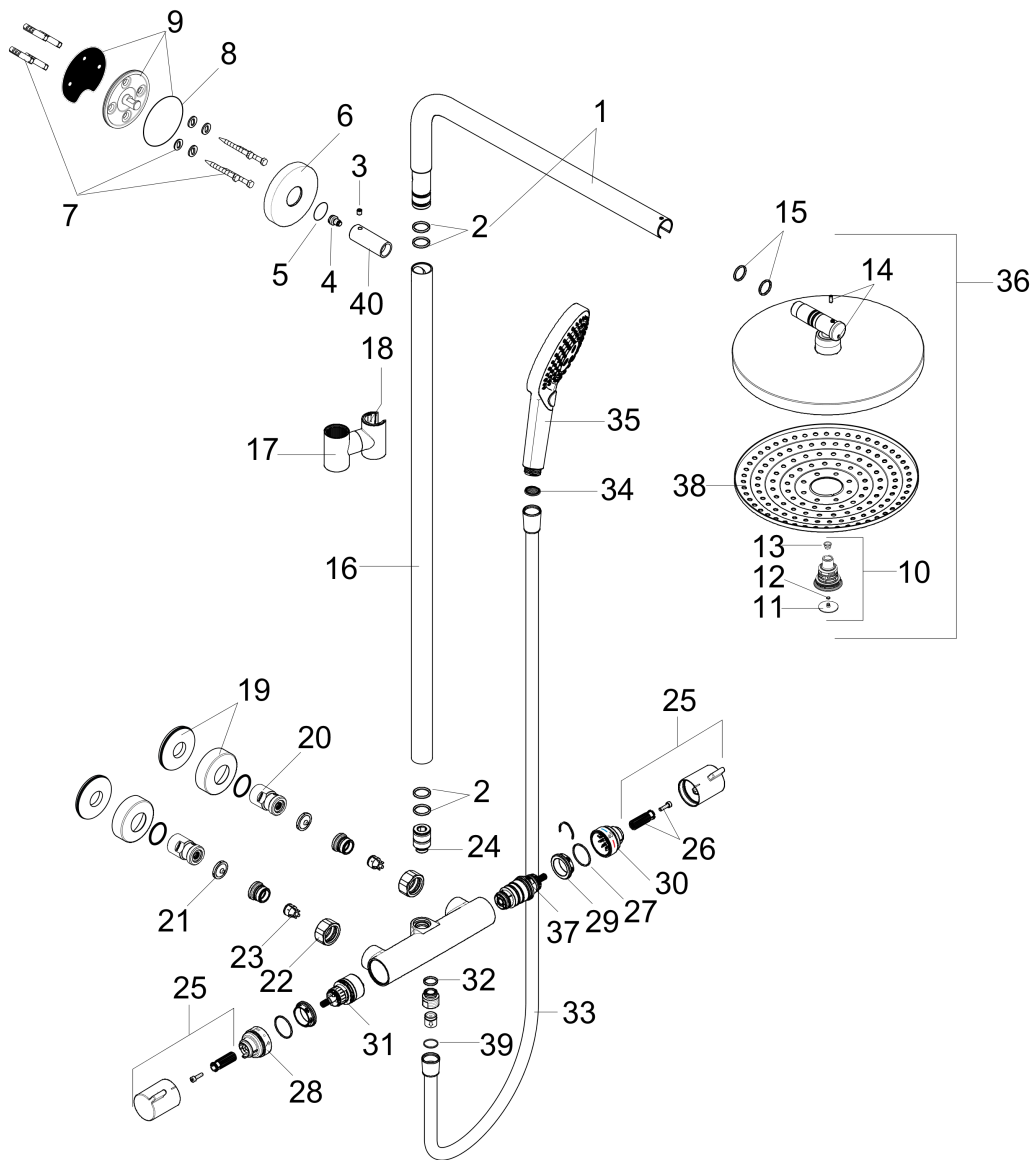

Raindance Select S
Showerpipe 240 2-Jet, 2.5 GPM
 Finishes : **chrome** Part no. : **27129001**

Description

Features

- consists of: Showerhead, Handshower, Thermostatic shower mixer, Handshower hose, Slider
- Flow: 2.5 GPM (9.5 L/Min)
- Outlets may not be operated simultaneously
- Shower outlet flow: 2.5 GPM (9.5 L/Min)
- Shower arm swivels left and right
- Anti-scald 100° safety stop
- Integrated volume control/diverter for 2 functions
- Exposed installation
- Thermostatic cartridge
- Built-in service stops

Year of production: >08/13

Raindance Select S
Showerpipe 240 2-Jet, 2.5 GPM
 Finishes : **chrome** Part no. : **27129001**

Spare parts list

Year of production: >08/13

Pos.	Description	Part no.	Price	PU
1	shower arm	98493000	-	1
2	O-ring 17x2,5	98387000	-	1
3	hollow set screw M6x5	98447000	-	1
4	screw	92137000	-	1
5	O-ring 20x2	98165000	-	1
6	escutcheon Ø 80 mm	95690000	-	1
7	mounting set	98716000	-	1
8	O-ring 72x2	98395000	-	1
9	wall flange	95687000	-	1
10	selector assy	98343000	-	1
11	cover	98344000	-	1
12	O-ring 3x1	98384000	-	1
13	filter	97735000	-	1
14	hollow set screw M4x10	97667000	-	1
15	O-ring 17x2	98199000	-	1
16	pipe 930 mm	98496000	-	1
17	support, assy	95480000	-	1
18	hollow set screw M5x10	97672000	-	1
19	escutcheon	98340000	-	1
20	isolation valve	98341000	-	1
21	filter packing	96922000	-	1
22	set of nuts	96157000	-	1
23	non return valve	96737000	-	1
24	O-ring 12x2,25	98382000	-	1
25	handle	95836001	-	1
26	handle fixing set	95843000	-	1
27	O-ring 26x1,5	98390000	-	1
28	stop ring for flow control	95927000	-	1
29	nut	98913000	-	1
30	safety set for temperature control	95839001	-	1
31	shut off unit with selector	98283000	-	1
32	O-ring 14x2	98129000	-	1
33	shower hose 1,60 m	28276003	-	1
34	filter packing	94246000	-	1
35	handshower	26531001	-	1
36	showerhead cpl.	98376001	-	1
37	thermostat cartridge	98282001	-	1
38	spray body	92291000	-	1
39	seal	98058000	-	1
40	sleeve	92166000	-	1
a	cover cap	95433000	-	1