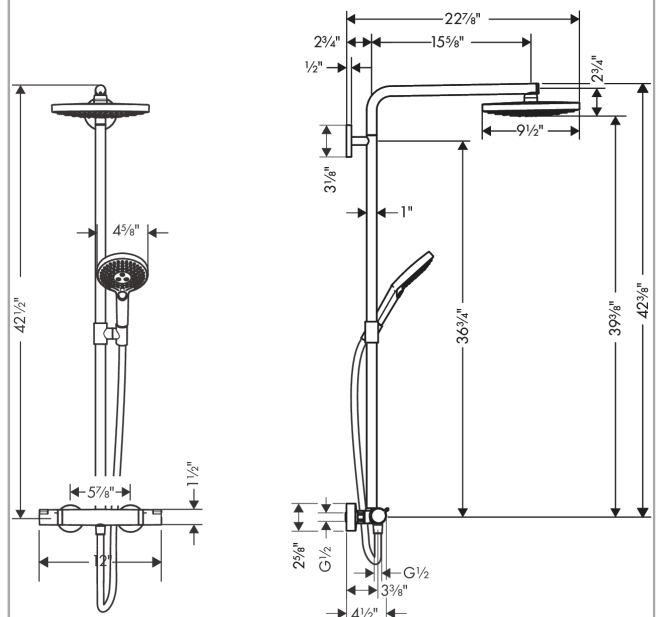

Scale drawing