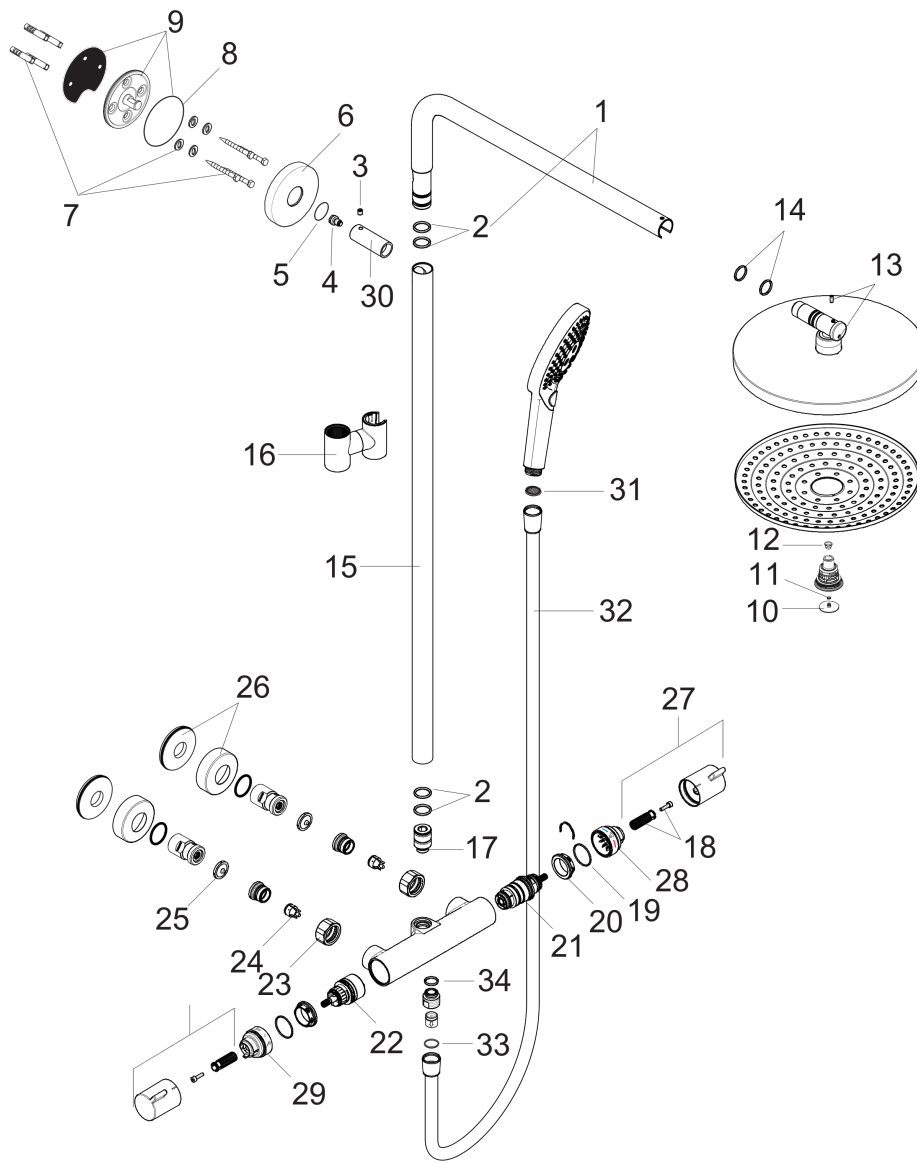

Raindance Select S Showerpipe 240 2-Jet, 2.5 GPM

Finishes : **brushed nickel** Part no. : **27129821**

Description

Features

- consists of: Showerhead, Handshower, Thermostatic shower mixer, Handshower hose, Slider
- Flow: 2.5 GPM (9.5 L/Min)
- Outlets may not be operated simultaneously
- Shower outlet flow: 2.5 GPM (9.5 L/Min)
- Shower arm swivels left and right
- Anti-scald 100° safety stop
- Integrated volume control/diverter for 2 functions
- Exposed installation
- Thermostatic cartridge
- Built-in service stops

Year of production: >12/14

Raindance Select S
Showerpipe 240 2-Jet, 2.5 GPM

Finishes : **brushed nickel** Part no. : **27129821**

Spare parts list

Year of production: >12/14

Pos.	Description	Part no.	Price	PU
1	shower arm	98493820	-	1
2	O-ring 17x2,5	98387000	-	1
3	hollow set screw M6x5	98447000	-	1
4	screw	92137000	-	1
5	O-ring 20x2	98165000	-	1
6	escutcheon Ø 80 mm	95690820	-	1
7	mounting set	98716000	-	1
8	O-ring 72x2	98395000	-	1
9	wall flange	95687000	-	1
10	cover	98344000	-	1
11	O-ring 3x1	98384000	-	1
12	filter	97735000	-	1
13	hollow set screw M4x10	97667000	-	1
14	O-ring 17x2	98199000	-	1
15	pipe 930 mm	98496820	-	1
16	support, assy	95480820	-	1
17	O-ring 12x2,25	98382000	-	1
18	handle fixing set	95843000	-	1
19	O-ring 26x1,5	98390000	-	1
20	nut	98913000	-	1
21	thermostat cartridge	98282001	-	1
22	shut off unit with selector	98283000	-	1
23	set of nuts	96157820	-	1
24	non return valve	96737000	-	1
25	filter packing	96922000	-	1
26	escutcheon	98340820	-	1
27	handle	95836821	-	1
28	safety set for temperature control	95839001	-	1
29	stop ring for flow control	95927000	-	1
30	sleeve	92166820	-	1
31	filter packing	94246000	-	1
32	shower hose 1,60 m	28276823	-	1
33	seal	98058000	-	1
34	O-ring 14x2	98129000	-	1
a	tile-matching-disk	98681000	-	1
b	handshower	26531821	-	1
c	showerhead cpl.	98376821	-	1
d	cover cap	95433820	-	1
e	connecting thread	92861000	-	1