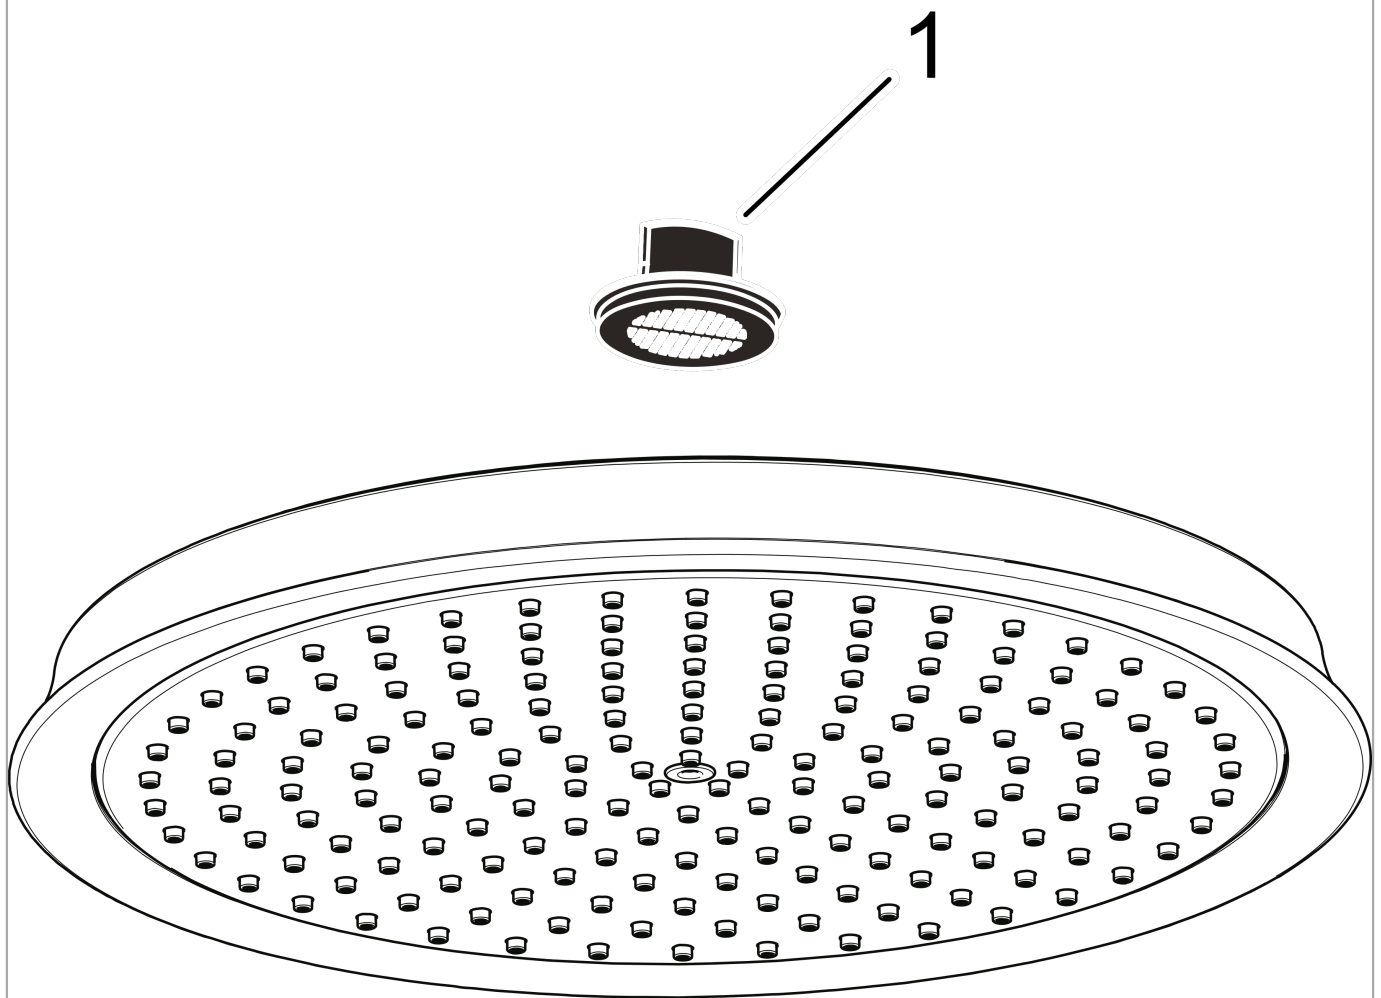

Raindance Classic
Showerhead 240 1-Jet, 2.5 GPM
 Finishes : **chrome** Part no. : **28427001**

Description

Features

- 180 no-clog spray channels
- Spray modes: RainAir
- Flow: 2.5 GPM (9.5 L/Min)
- Fully-finished matching spray face
- Spray face removable for cleaning

Item details

List Price \$ 721.00

Technology

Compliance

Product image

Scale drawing

Raindance Classic
Showerhead 240 1-Jet, 2.5 GPM
Finishes : **chrome** Part no. : **28427001**

Exploded drawing

Year of production: >06/09

Raindance Classic
Showerhead 240 1-Jet, 2.5 GPM
 Finishes : **chrome** Part no. : **28427001**

Spare parts list

Year of production: >**06/09**

Pos.	Description	Part no.	Price	PU
1	filter packing	88649000	-	1