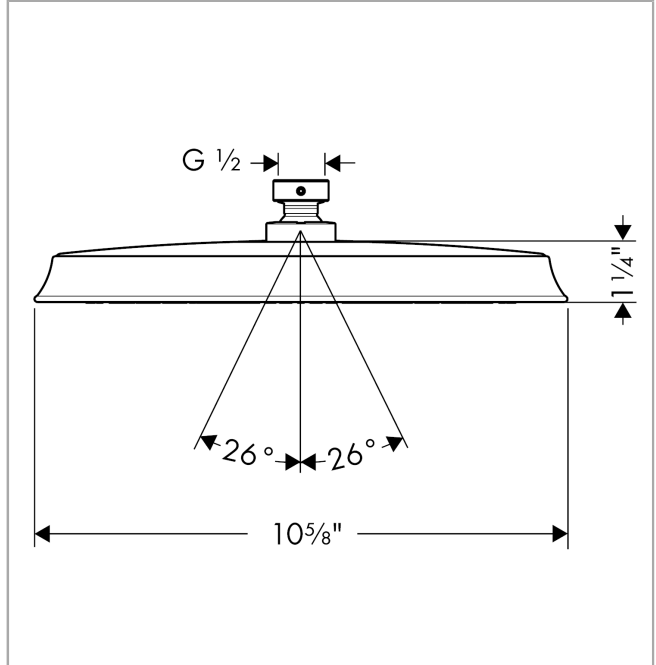

Raindance Classic
Showerhead 240 1-Jet, 2.5 GPM
 Finishes : **chrome** Part no. : **28427001**

Description

Features

- 180 no-clog spray channels
- Spray modes: RainAir
- Flow: 2.5 GPM (9.5 L/Min)
- Fully-finished matching spray face
- Spray face removable for cleaning

Item details

List Price \$ 721.00

Technology

Compliance

Product image

Scale drawing

Raindance Classic
Showerhead 240 1-Jet, 2.5 GPM
Finishes : **chrome** Part no. : **28427001**

Exploded drawing

Year of production: >06/09

Raindance Classic
Showerhead 240 1-Jet, 2.5 GPM
 Finishes : **chrome** Part no. : **28427001**

Spare parts list

Year of production: >**06/09**

Pos.	Description	Part no.	Price	PU
1	filter packing	88649000	-	1