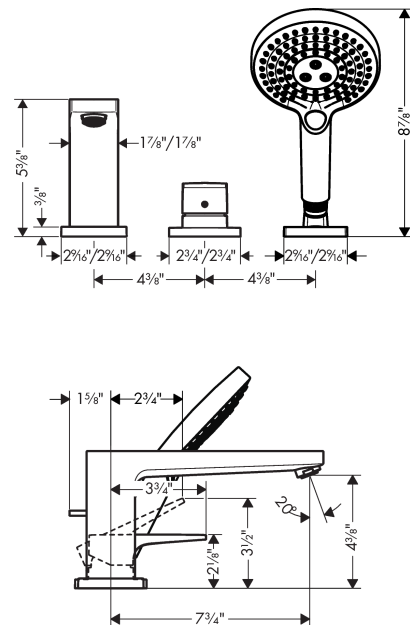

**Metropol**

**3-Hole Roman Tub Set Trim with Lever Handle and 1.75 GPM Handshower**

Finishes : **brushed nickel** Part no. : **32556821**

**Description**

**Features**

- consists of: 3-Hole Roman tub filler with single handle, Handshower, Handshower holder
- Ceramic cartridge
- Integrated double backflow prevention

**Item details**

List Price \$ 896.00

**Technology**

**Compliance**

**Product image**

**Scale drawing**

**Metropol**

**3-Hole Roman Tub Set Trim with Lever Handle and 1.75 GPM Handshower**

Finishes : **brushed nickel** Part no. : **32556821**

**Exploded drawing**

Year of production: >07/18

**Metropol****3-Hole Roman Tub Set Trim with Lever Handle and 1.75 GPM Handshower**Finishes : **brushed nickel** Part no. : **32556821****Spare parts list**

Year of production: &gt;07/18

<b>Pos.</b>	<b>Description</b>	<b>Part no.</b>	<b>Price</b>	<b>PU</b>
1	spout cpl.	93151820	-	1
2	aerator M24x1 (30 l/min)	96512820	-	1
3	diverter knob	98707820	-	1
4	O-ring 41x1,5	98168000	-	1
5	escutcheon for spout	93152820	-	1
6	selector assy	96775000	-	1
7	O-Ring 14x2,5	98189000	-	1
8	O-Ring 23x2,5	98183000	-	1
9	O-Ring 22x2	98185000	-	1
10	O-ring 9x2,5	98217000	-	1
11	handle	93075820	-	1
12	screw cover	96338000	-	1
13	escutcheon	93138820	-	1
14	cartridge, assy	92730000	-	1
15	locking screw for handle	95140000	-	1
16	seal	95008000	-	1
17	handshower	26036821	-	1
18	shower holder	28071820	-	1
19	set of non return valves DW 15	94074000	-	1
20	escutcheon for shower holder	93153820	-	1
21	O-ring 56x2	98468000	-	1