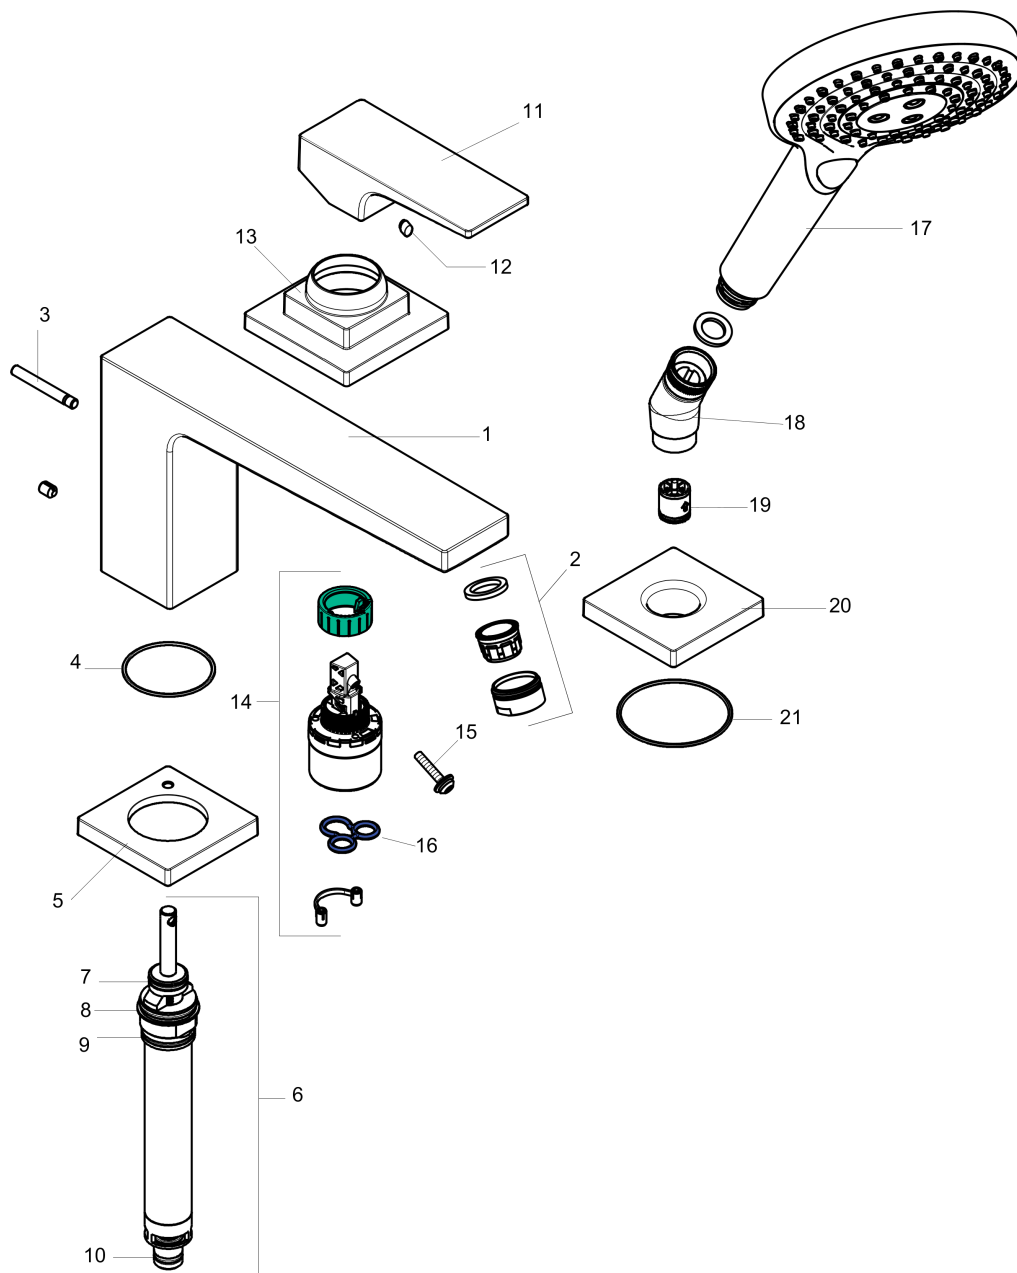

**Metropol**

**3-Hole Roman Tub Set Trim with Lever Handle and 1.75 GPM Handshower**

Finishes : **brushed nickel** Part no. : **32556821**

**Description**

**Features**

- consists of: 3-Hole Roman tub filler with single handle, Handshower, Handshower holder
- Ceramic cartridge
- Integrated double backflow prevention

**Item details**

List Price \$ 896.00

**Technology**

**Compliance**

**Product image**

**Scale drawing**

**Metropol**

**3-Hole Roman Tub Set Trim with Lever Handle and 1.75 GPM Handshower**

Finishes : **brushed nickel** Part no. : **32556821**

**Exploded drawing**

Year of production: >07/18

**Metropol****3-Hole Roman Tub Set Trim with Lever Handle and 1.75 GPM Handshower**Finishes : **brushed nickel** Part no. : **32556821****Spare parts list**

Year of production: &gt;07/18

<b>Pos.</b>	<b>Description</b>	<b>Part no.</b>	<b>Price</b>	<b>PU</b>
1	spout cpl.	93151820	-	1
2	aerator M24x1 (30 l/min)	96512820	-	1
3	diverter knob	98707820	-	1
4	O-ring 41x1,5	98168000	-	1
5	escutcheon for spout	93152820	-	1
6	selector assy	96775000	-	1
7	O-Ring 14x2,5	98189000	-	1
8	O-Ring 23x2,5	98183000	-	1
9	O-Ring 22x2	98185000	-	1
10	O-ring 9x2,5	98217000	-	1
11	handle	93075820	-	1
12	screw cover	96338000	-	1
13	escutcheon	93138820	-	1
14	cartridge, assy	92730000	-	1
15	locking screw for handle	95140000	-	1
16	seal	95008000	-	1
17	handshower	26036821	-	1
18	shower holder	28071820	-	1
19	set of non return valves DW 15	94074000	-	1
20	escutcheon for shower holder	93153820	-	1
21	O-ring 56x2	98468000	-	1