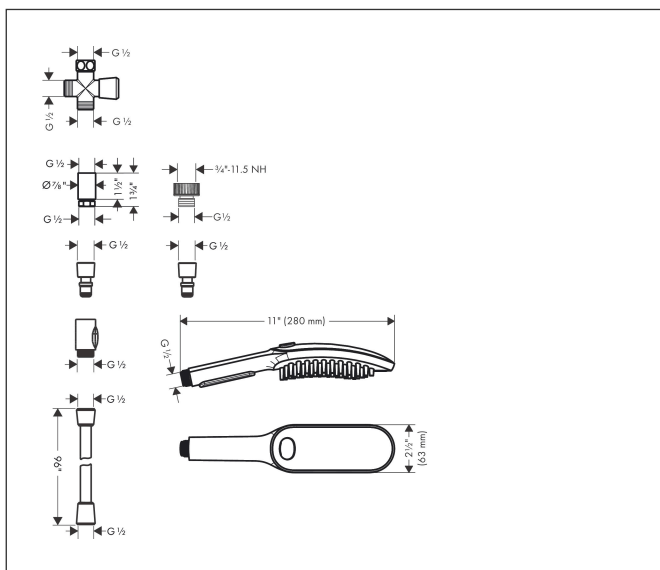

Brand hansgrohe  
 Art. Name **DogShower** Bundle 150, 3-Jet Select  
 Art. Nr. 04974670  
 Surface black  
 Pos. 1

## Product Picture

## Drawing

## Features

- Consists of: Handshower, Handshower hose, quick connector, 3-way diverter, Garden adapter
- shower head size: 5 7/8 inches
- Material: Plastic
- Spray modes: fur spray, leg spray, paw spray
- spray type alternation: Select button for comfortable alternation of spray modes
- elongated, brush-like nozzles (1,5 cm) for thorough cleaning with massage effect
- ergonomic design
- Water Boost: boost function to increase waterflow when needed
- Integrated double backflow prevention
- connection thread: 1/2" NPT
- connection dimension: DN15
- suitable for continuous flow water heaters
- rinseable screen seal