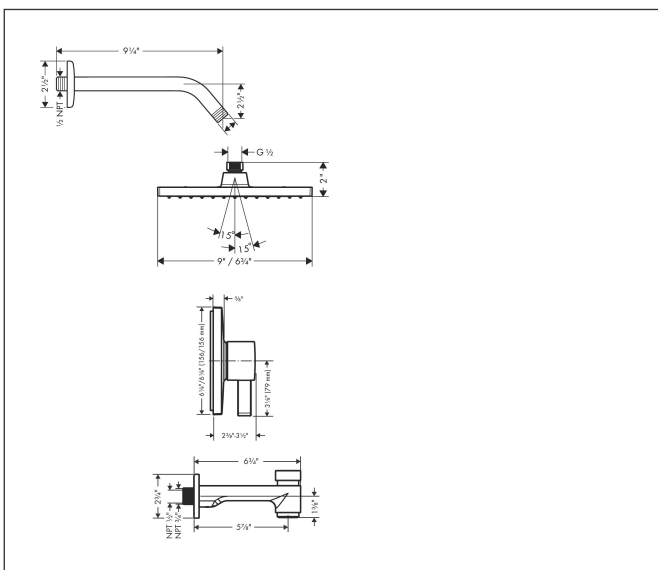

Brand hansgrohe
 Art. Name **Vernis Shape** Pressure Balance Tub/Shower Set, 1.75 GPM
 Art. Nr. 04962820
 Surface brushed nickel
 Pos. 1

Product Picture

Drawing

Features

- Consists of: Showerhead, Showerarm, Pressure Balance Trim, Tub spout
- Spray modes: Rain
- Flow rate of hand shower at 3 bar: 1.75 GPM (6.6 L/Min)