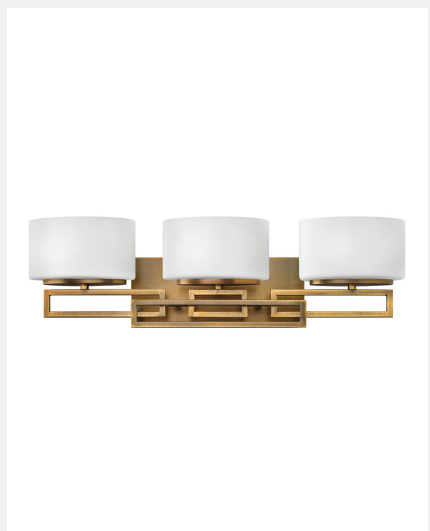

Three Light Vanity 5103BR-LED

ITEM NUMBER	5103BR-LED
BRAND	Hinkley Lighting
MATERIAL	Metal
GLASS	Etched Opal
HEIGHT	6.8"
WIDTH	25.0"
LED COLOR TEMP	3000.0000
VOLTAGE	120v
LED LUMENS	1275
WATTAGE	3-4.50w G9 LED *Included
CERTIFICATION	C-US Damp Rated
EXTENSION	5.0"
TOP TO OUTLET	4.0"
BACK PLATE	12"W X 4.75"H

FEATURES AND BENEFITS

- Mounting hardware is hidden on the backplate to ensure a clean silhouette.
- Fixture can be mounted either up or down
- Suitable for use in damp (interior moist and outdoor no direct rain or sprinkler) locations as defined by NEC and CEC. Meets United States UL Underwriters Laboratories & CSA Canadian Standards Association Product Safety Standards
- LED lamp included is JA8 2016 certified.
- For complete warranty information visit [\(hyperlink\)](#)
- 15 year finish warranty
- LED Lamps carry a 3-year limited warranty
- Merging the best of traditional and modern elements, with a sophisticated and streamlined look
- Classic gleaming light brass finish

FINISH Brushed Bronze

AT HINKLEY, WE EMBRACE THE DESIGN PHILOSOPHY THAT YOU CAN MERGE TOGETHER THE LIGHTING, FURNITURE, ART, COLORS AND ACCESSORIES YOU LOVE INTO A BEAUTIFUL ENVIRONMENT THAT DEFINES YOUR OWN PERSONAL STYLE. WE HOPE YOU WILL BE INSPIRED BY OUR COMMITMENT TO KEEP YOUR 'LIFE AGLOW.'