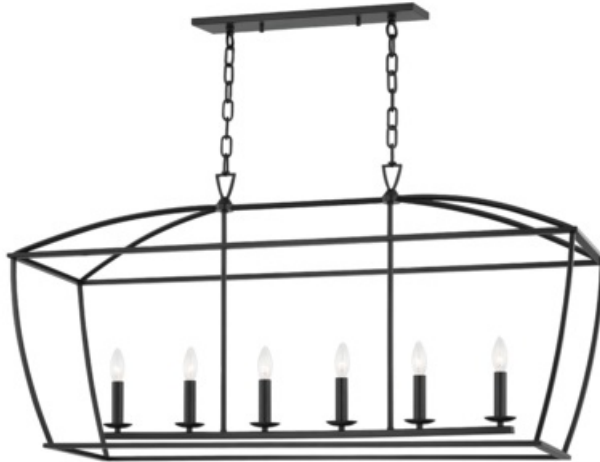

Bryant

Product ID **8348-AI**

[Click to Show Price](#)

DIMENSIONAL INFORMATION

Height

24.00"

Length

48.25"

ADA Compliant

No

Chain Length

54.00"

Hanging Type

CHAIN -

Canopy/Backplate

4.75"W X 0.00"H

Width

13.75"

Minimum Height

27.75"

Maximum Height

79.75"

SHIPPING INFORMATION

Shipping Method