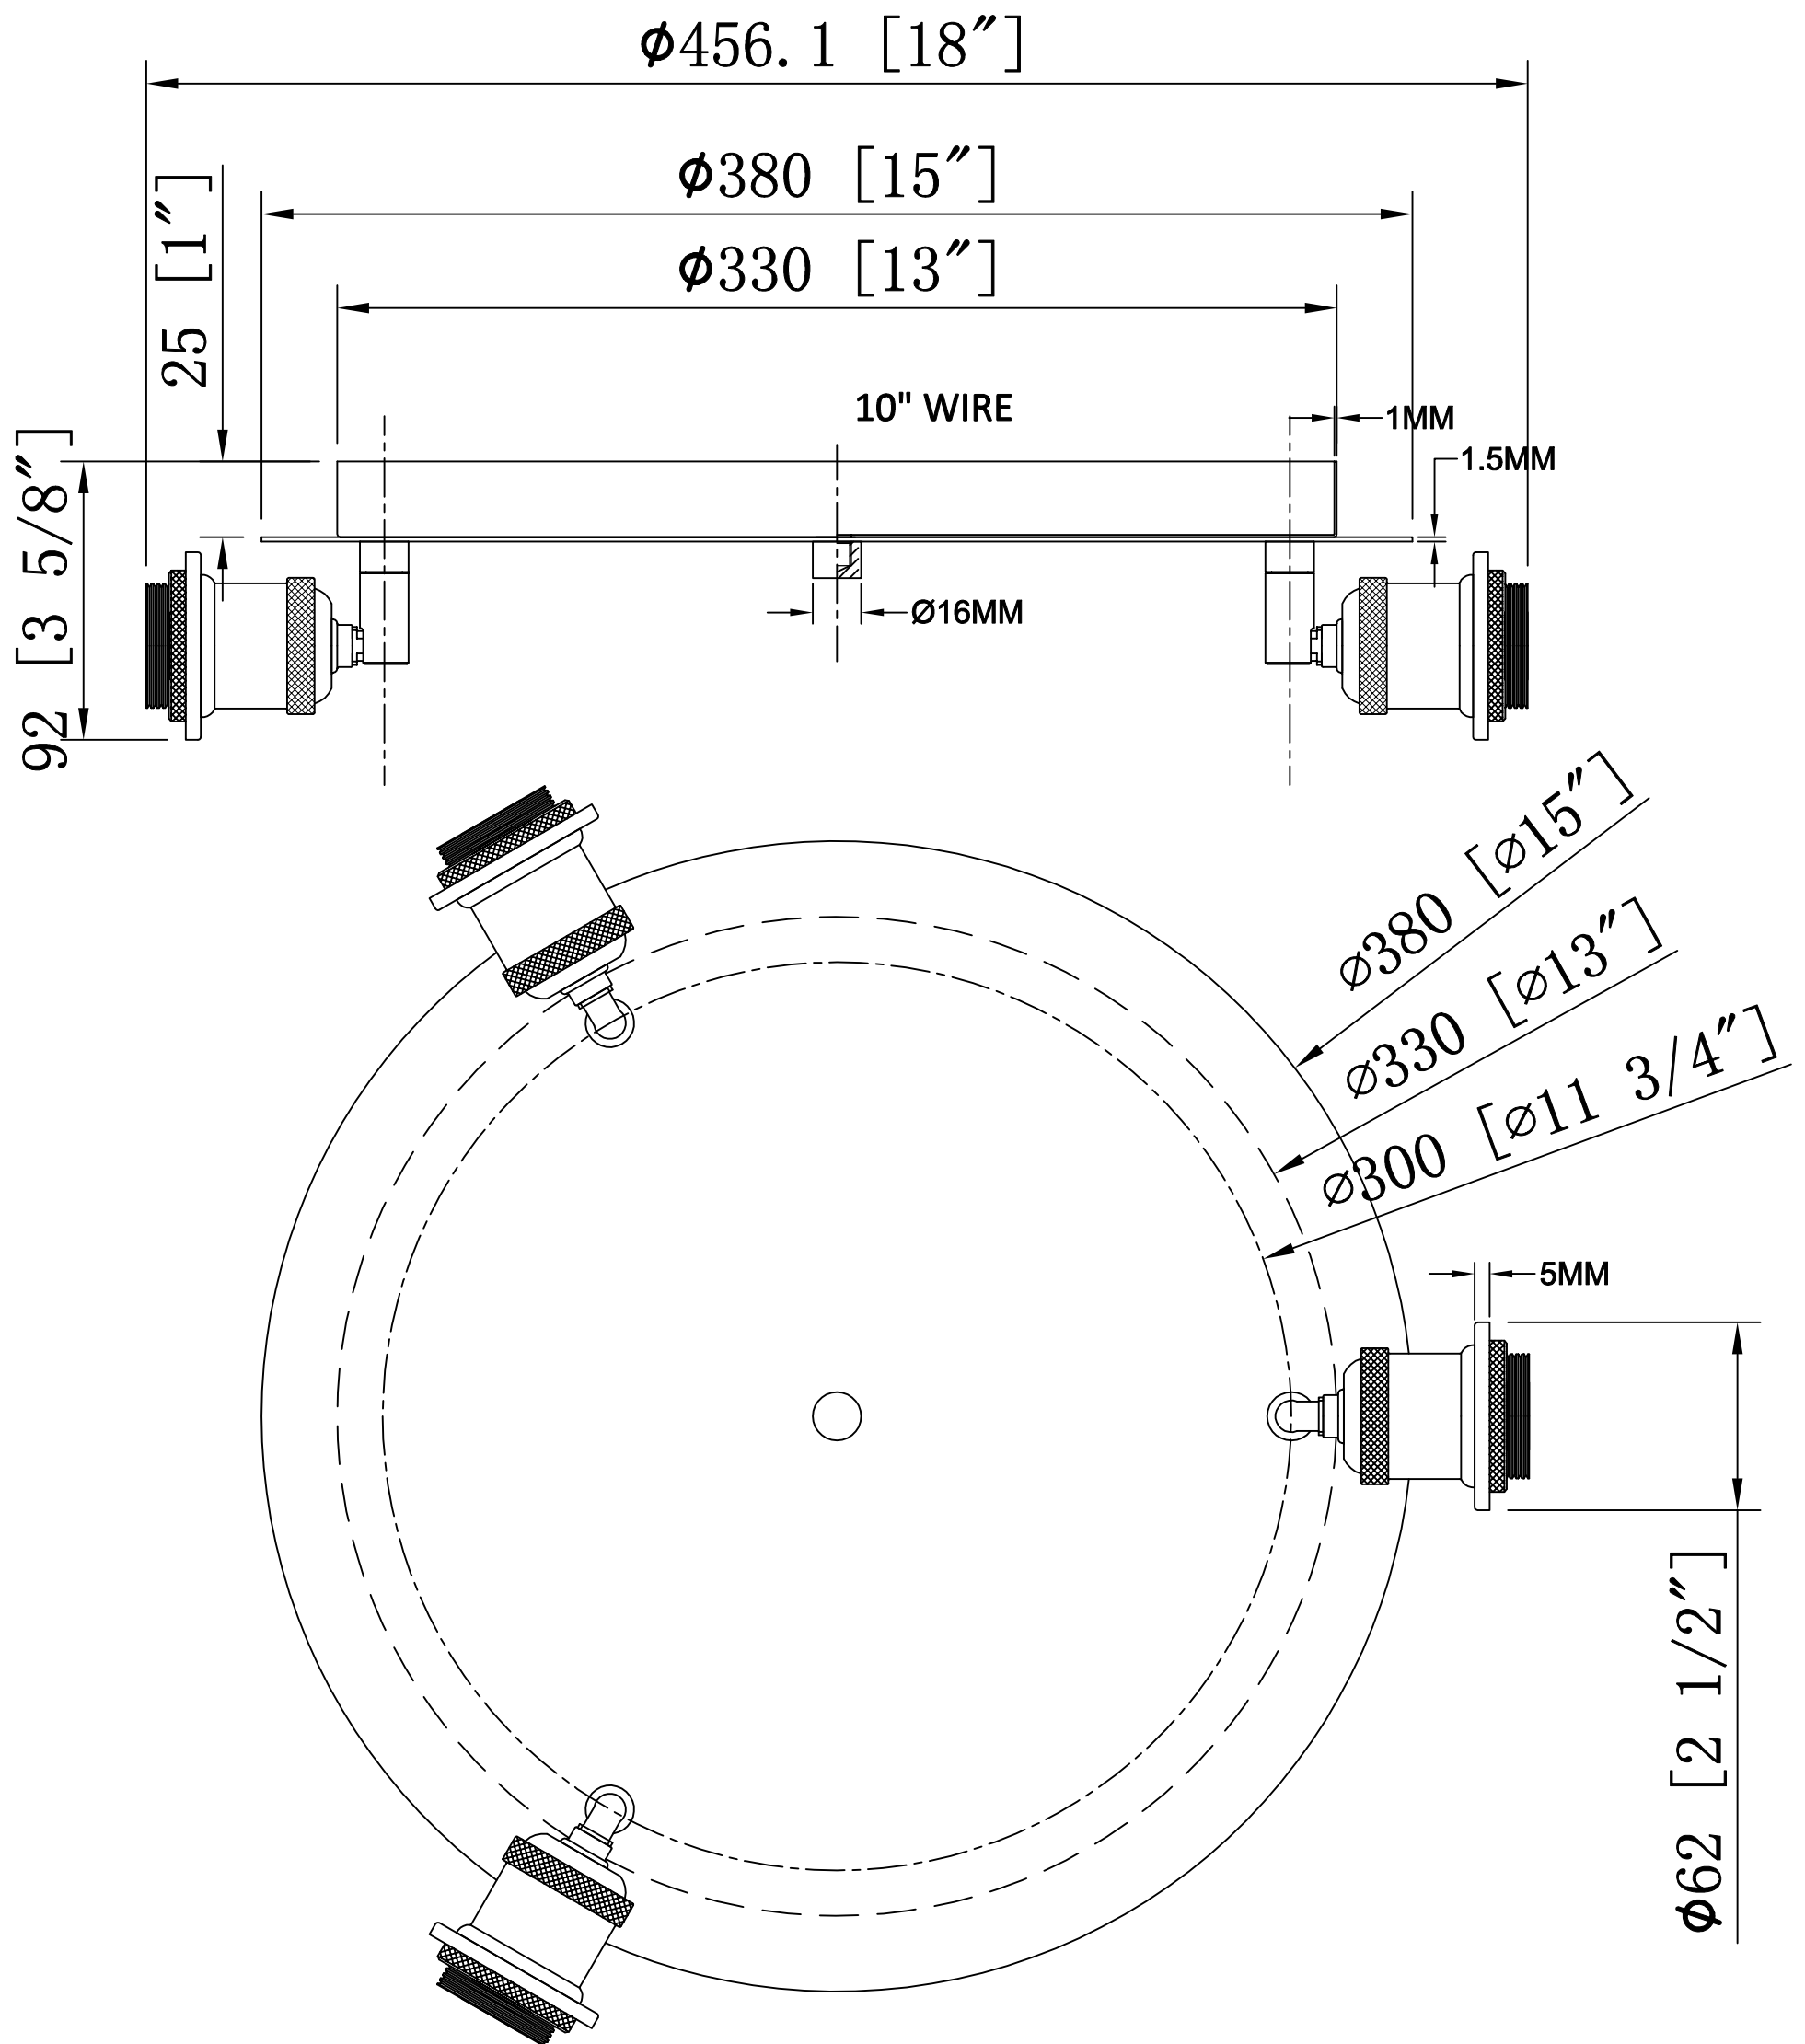

INNOVATIONS LIGHTING
DESIGN COPYRIGHT - 05/26/2022
ALL RIGHTS RESERVED AND MAY
NOT BE DUPLICATED WITHOUT OUR
WRITTEN PERMISSION

TITLE	
3LT flushmount	
ITEM NO: 510-3C with Check Ring	REV. A
VENDOR: Delong Lighting	