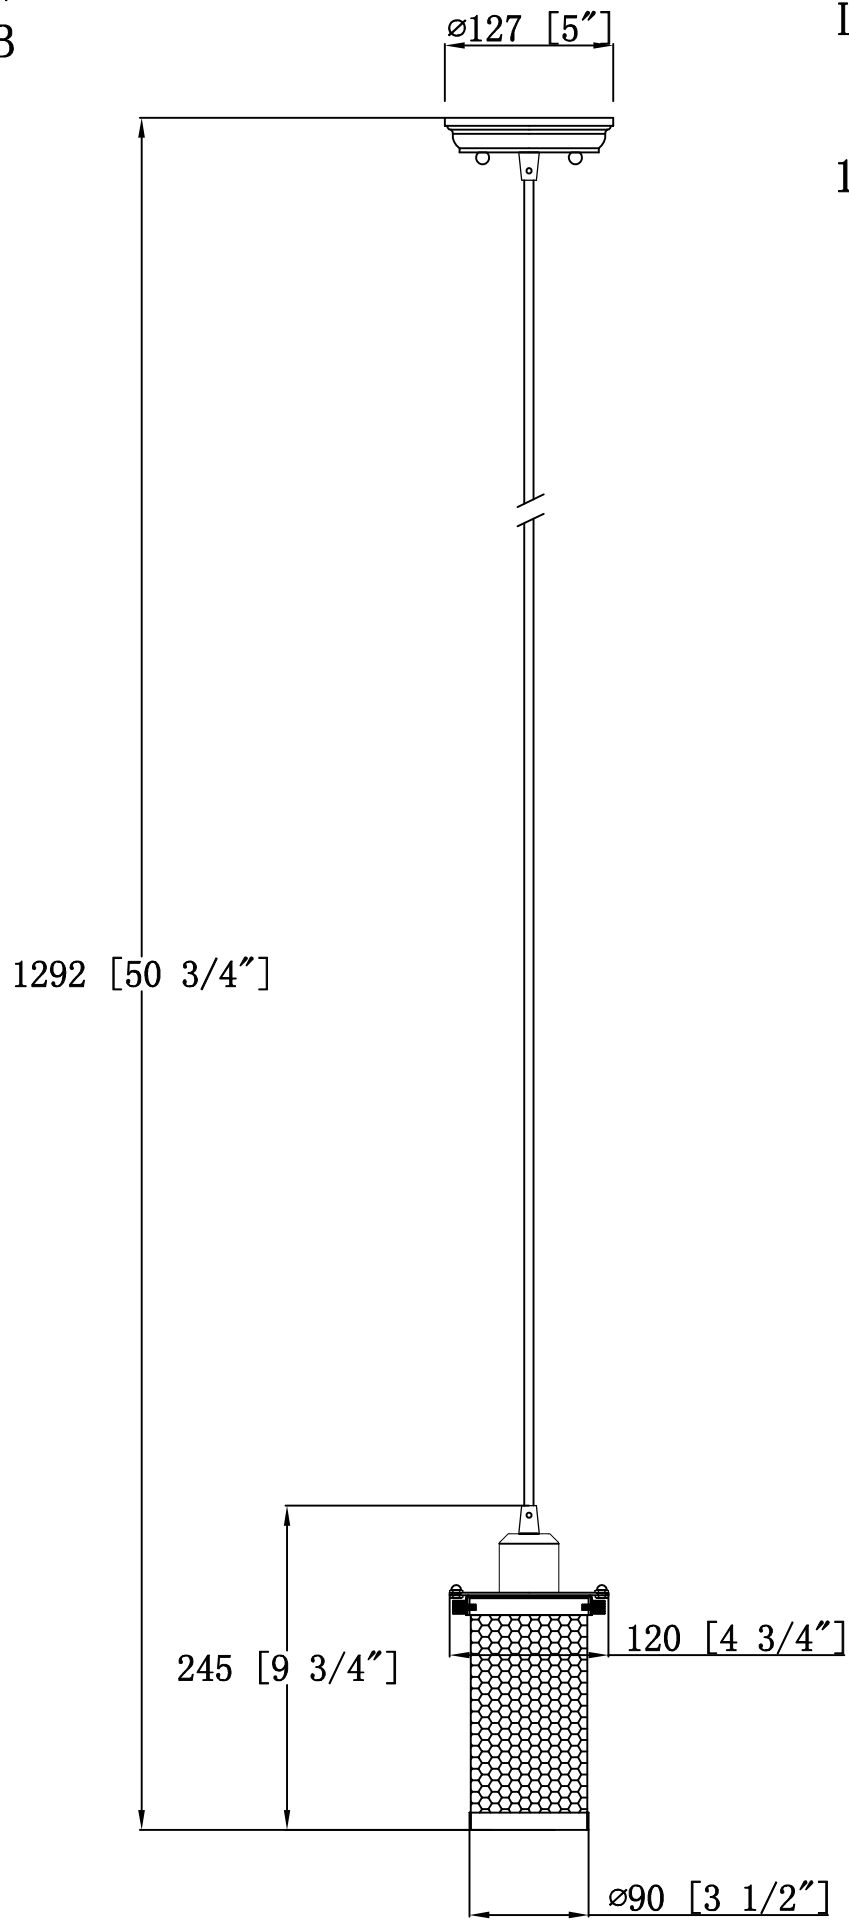

ITEM#: 219SN
2190B

INNOVATIONS
LIGHTING

1-100W MED

PROJECT:

TYPE: