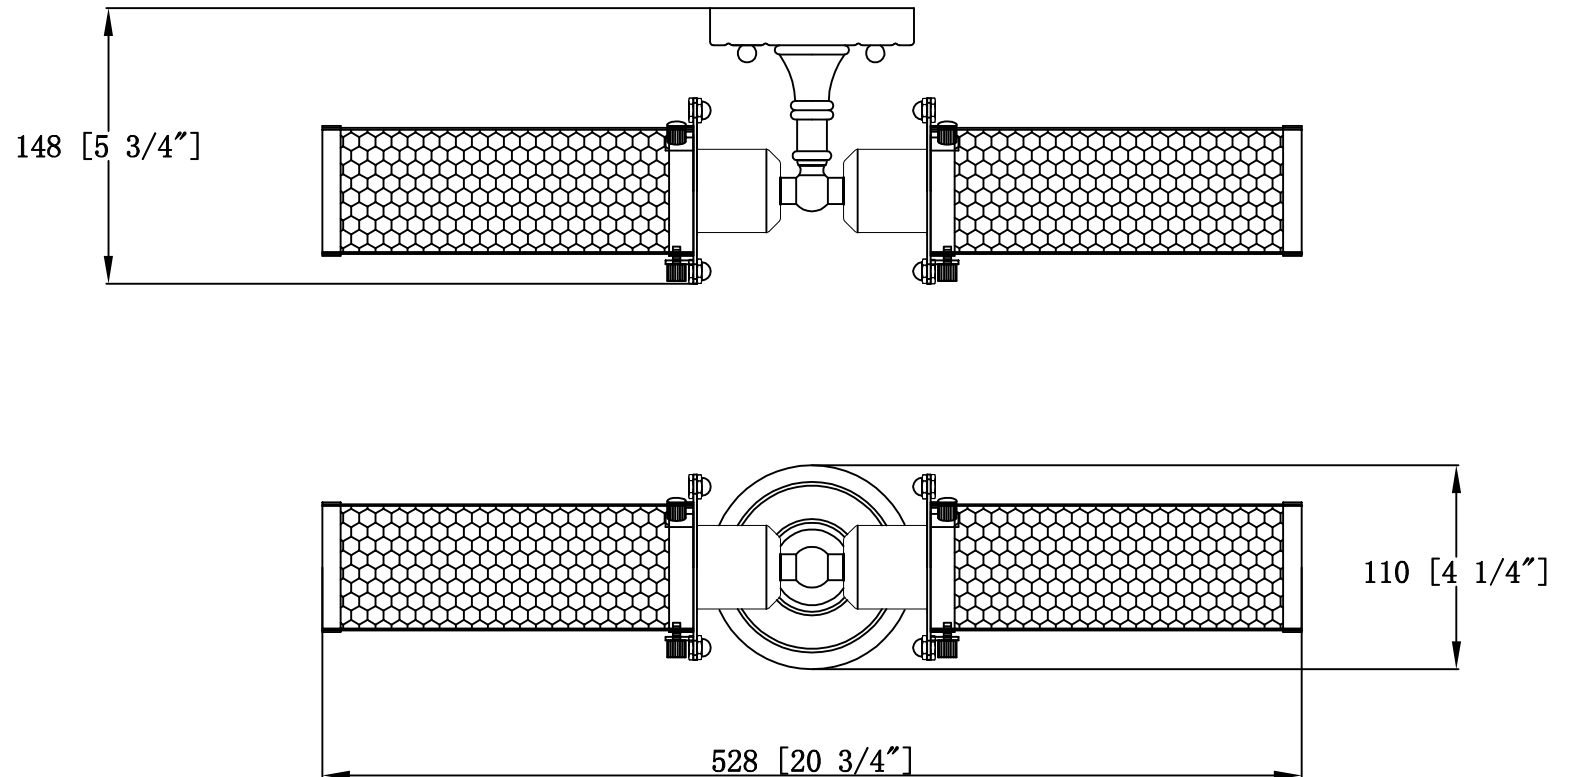

ITEM#: 218SN  
2180B

INNOVATIONS  
LIGHTING

2-60W MED

PROJECT:

TYPE: