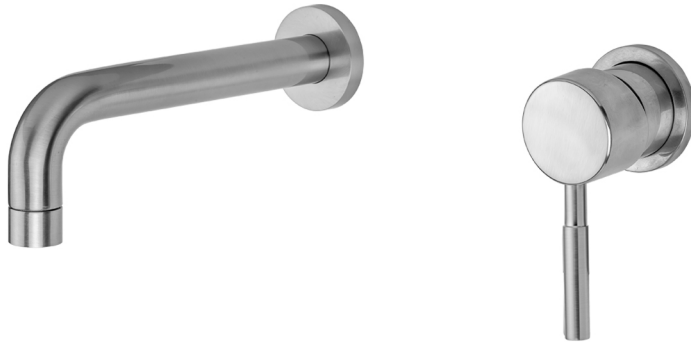

Contempo Single Lever Wall Faucet TRIM

Model #: 8110-L-TRIM-

FEATURES:

- Contempo Wall Mounted Stationary Spout with single handle
- All brass construction
- 1/4 turn ceramic valves
- Available flow rates: 0.5 - 1.5 GPM. Standard flow rate is 1.5 GPM
- To order non-standard flow rate add rate to part number (e.g. 8110-L-TRIM-0.5-PCH)
- Requires rough kit 6660-RGH
- Drain not included

AVAILABLE FINISHES:

Polished Chrome (PCH)	Satin Chrome (SC)	Bronze Umber (BU)
Satin Nickel (SN)	Pewter (PEW)	Caramel Bronze (CB)
Polished Nickel (PN)	Antique Brass (AB)	Antique Copper (ACU)
Oil-Rubbed Bronze (ORB)	Polished Brass (PB)	Polished Copper (PCU)
Vintage Bronze (VB)	Satin Brass (SB)	Rose Gold (RG)
Matte Black (MBK)	Satin Gold (SG)	Polished Gold (PG)
Black Nickel (BKN)	Bombay Gold (BG)	Jewelers Gold (JG)
Europa Bronze (EB)	White (WH)	Sedona Beige (SDB)
Tristan Brass (TB)	Satin Cooper (SCU)	