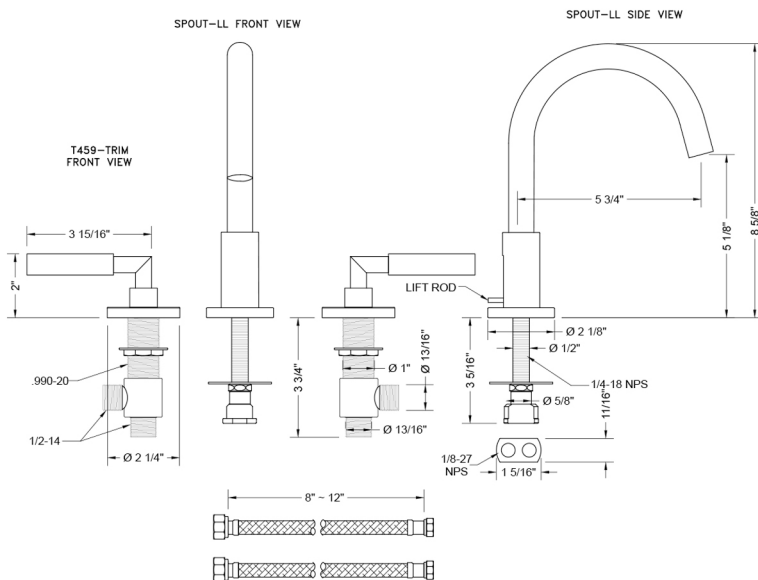

### FEATURES:

- All brass 8" - 12" widespread faucet includes brass pop-up drain with overflow
- 1/4 turn ceramic valves
- Swivel Spout (For Stationary Spout option, contact JACLO)
- Available Flow Rates: 1.5, 1.2 & 0.5 GPM. Additional flow rate (aerator) options available. Contact JACLO.
- 5 3/4" spout reach
- Spout Hole Size: 1 1/2" - 1 7/8"
- Valve Hole Size: 1 1/8" - 1 5/8"
- ADA Compliant Levers

### SPECIFICATION DRAWING: