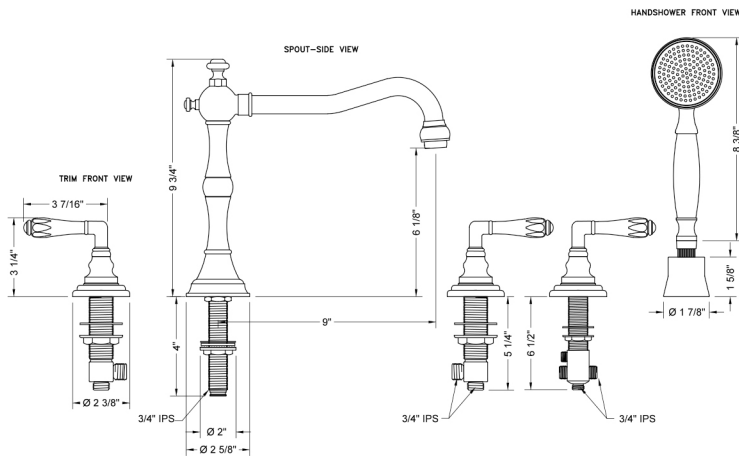

Roaring 20's Roman Tub Set with Smooth Lever Handles and Straight Handshower

Model #: 9930-T674-S-240-TRIM-

FEATURES:

- All brass roman deck mount tub set trim with straight handshower
- Any handshower can be used. For alternate handshower contact JACLO for the model #.
- Quick connect/disconnect spout
- Swivel Spout includes full flow aerator
- Includes:
 - B240 handshower
 - 3060-DS hose
 - 8030 straight handshower mount
 - 8019 deck mount sleeve
- Spout Hole Size: 1 1/4" - 1 3/8"
- Valve Hole Size: 1 1/4" - 1 3/8"
- ADA Compliant Levers
- Requires J-6910-DIV-RGH rough in kit

SPECIFICATION DRAWING:

AVAILABLE HANDLES: