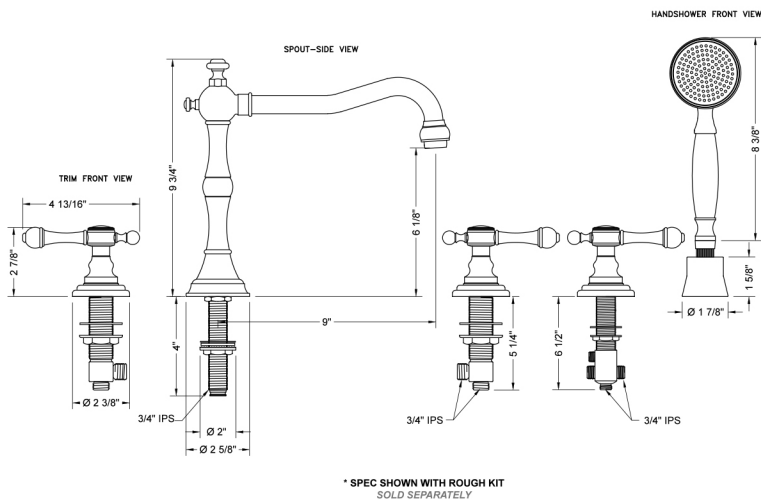

Roaring 20's Roman Tub Set with Majesty Lever Handles and Straight Handshower

Model #: 9930-T692-S-240-TRIM-

FEATURES:

- All brass roman deck mount tub set trim with straight handshower
- Any handshower can be used. For alternate handshower contact JACLO for the model #.
- Quick connect/disconnect spout
- Swivel Spout includes full flow aerator
- Includes:
 - B240 handshower
 - 3060-DS hose
 - 8030 straight handshower mount
 - 8019 deck mount sleeve
- Spout Hole Size: 1 1/4" - 1 3/8"
- Valve Hole Size: 1 1/4" - 1 3/8"
- ADA Compliant Levers
- Requires J-6910-DIV-RGH rough in kit

SPECIFICATION DRAWING:

AVAILABLE HANDLES: