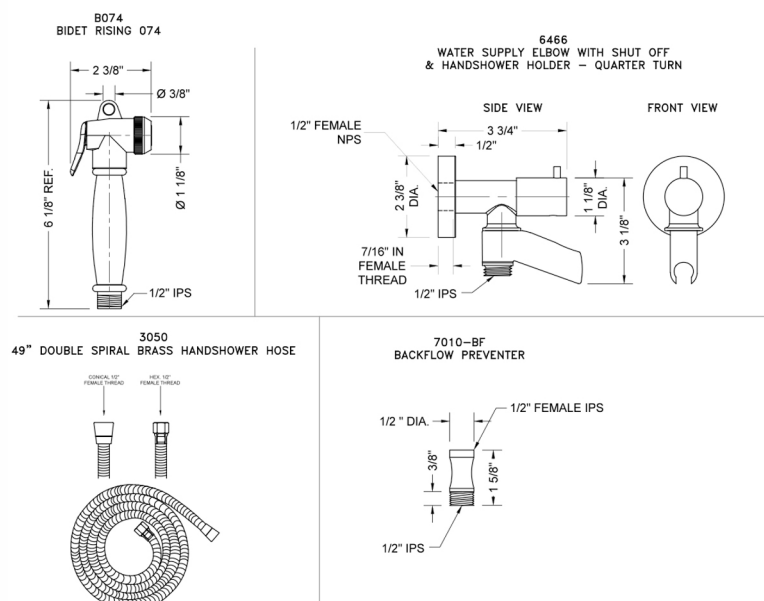

## Bidet Rinsing Spray 074 Kit Model #: B074-646-

### FEATURES:

- Brass power spray bidet kit
- 1/2" Female inlet x 1/2" Male outlet
- On/off trigger operation
- Note:
  - Water must be turned off when not in use
- Kit includes:
  - Bidet handshower P/N B074
  - Water supply elbow with on/off valve and swivel handshower holder P/N 6466
  - Hose P/N 3049-DS
  - Dual check valve back flow preventer P/N 7010-BF

### SPECIFICATION DRAWING:

### SPRAY PATTERNS:

Power Spray