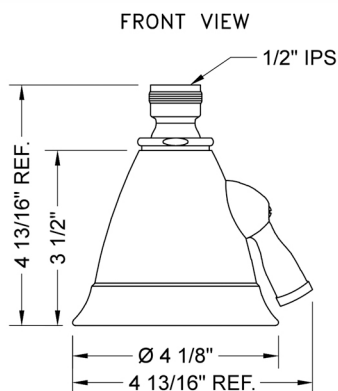

SPECIFICATION DRAWING:

SPRAY PATTERNS:

COMPLIANCES:

Complies with: ASME A112.18.1-2012/CSA B125.1-12