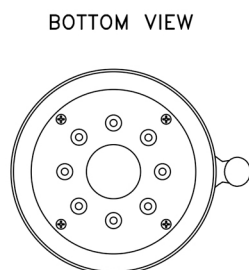

SPECIFICATION DRAWING: