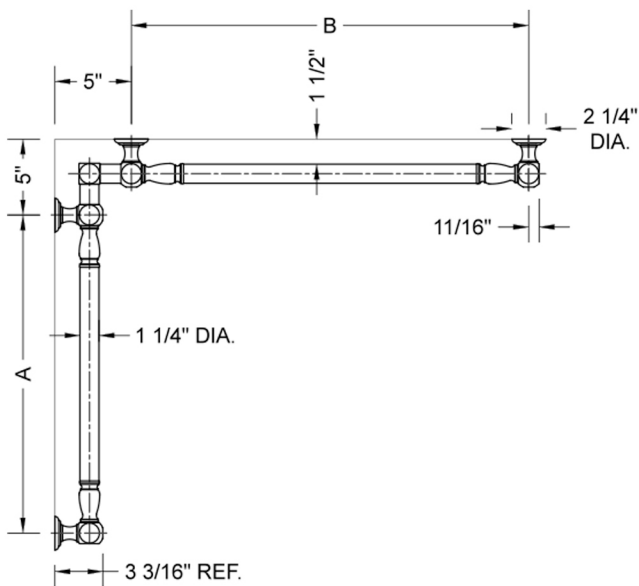

G20 24" x 60" Inside Corner Grab Bar

Model #: G20-24-60-IC-

FEATURES:

- ADA compliant when properly installed
- All brass construction, fully polished & plated
- All grab bars can be custom sized. Contact JACLO for pricing & availability
- Optional handshower sliders and toilet paper/wash cloth holders can be added only upon initial order
- Grab bars over 32" REQUIRE a middle post

SPECIFICATION DRAWING:

BRASS LUXURY GRAB BAR							
PART. #	DESCRIPTION	A	B	PART. #	DESCRIPTION	A	B
G20-12-12-IC	CENTER OF POST	12"	12"	G20-24-36-IC	CENTER OF POST	24"	36"
G20-12-16-IC	CENTER OF POST	12"	16"	G20-24-48-IC	CENTER OF POST	24"	48"
G20-12-24-IC	CENTER OF POST	12"	24"	G20-24-60-IC	CENTER OF POST	24"	60"
G20-12-32-IC	CENTER OF POST	12"	32"				
G20-12-36-IC	CENTER OF POST	12"	36"	G20-32-32-IC	CENTER OF POST	32"	32"
G20-12-48-IC	CENTER OF POST	12"	48"	G20-32-36-IC	CENTER OF POST	32"	36"
G20-12-60-IC	CENTER OF POST	12"	60"	G20-32-48-IC	CENTER OF POST	32"	48"
				G20-32-60-IC	CENTER OF POST	32"	60"
G20-16-16-IC	CENTER OF POST	16"	16"				
G20-16-24-IC	CENTER OF POST	16"	24"	G20-36-36-IC	CENTER OF POST	36"	36"
G20-16-32-IC	CENTER OF POST	16"	32"	G20-36-48-IC	CENTER OF POST	36"	48"
				G20-36-60-IC	CENTER OF POST	36"	60"
G20-16-36-IC	CENTER OF POST	16"	36"				
G20-16-48-IC	CENTER OF POST	16"	48"	G20-48-48-IC	CENTER OF POST	48"	48"
G20-16-60-IC	CENTER OF POST	16"	60"	G20-48-60-IC	CENTER OF POST	48"	60"
G20-24-24-IC	CENTER OF POST	24"	24"				
G20-24-32-IC	CENTER OF POST	24"	32"	G20-60-60-IC	CENTER OF POST	60"	60"