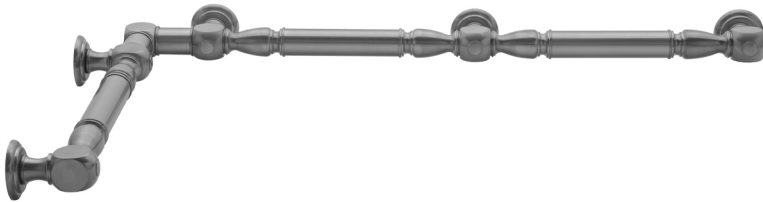

G20 24" x 60" Inside Corner Grab Bar

Model #: G20-24-60-IC-

FEATURES:

- ADA compliant when properly installed
- All brass construction, fully polished & plated
- All grab bars can be custom sized. Contact JACLO for pricing & availability
- Optional handshower sliders and toilet paper/wash cloth holders can be added only upon initial order
- Grab bars over 32" REQUIRE a middle post

AVAILABLE FINISHES:

Polished Chrome (PCH)	Satin Chrome (SC)	Bronze Umber (BU)
Satin Nickel (SN)	Pewter (PEW)	Caramel Bronze (CB)
Polished Nickel (PN)	Antique Brass (AB)	Antique Copper (ACU)
Oil-Rubbed Bronze (ORB)	Polished Brass (PB)	Polished Copper (PCU)
Vintage Bronze (VB)	Satin Brass (SB)	Rose Gold (RG)
Matte Black (MBK)	Satin Gold (SG)	Polished Gold (PG)
Black Nickel (BKN)	Bombay Gold (BG)	Jewelers Gold (JG)
Europa Bronze (EB)	White (WH)	Sedona Beige (SDB)
Tristan Brass (TB)	Unlacquered Brass (ULB)	Satin Cooper (SCU)