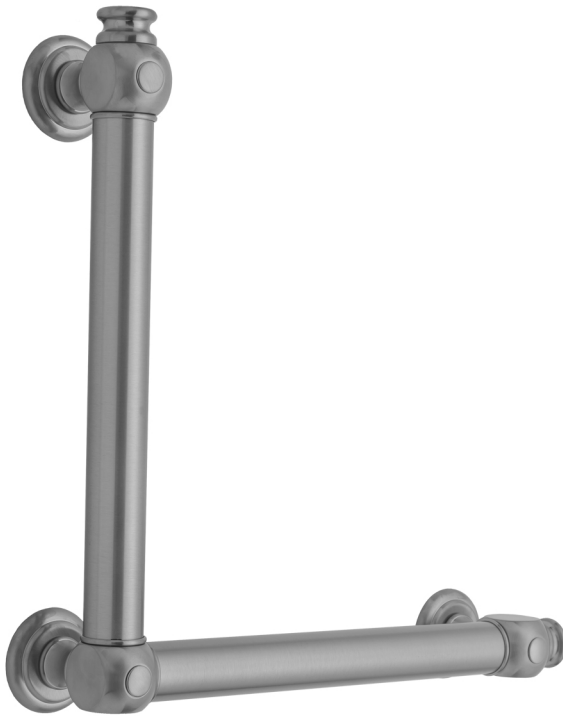

G60 16H x 24W 90° Right Hand Grab Bar

Model #: **G60-16H-24W-RH-**

FEATURES:

- ADA compliant when properly installed
- All brass construction, fully polished & plated
- All grab bars can be custom sized. Contact JACLO for pricing & availability
- Optional handshower sliders and toilet paper/wash cloth holders can be added only upon initial order
- Grab bars over 32" REQUIRE a middle post

AVAILABLE FINISHES:

Polished Chrome (PCH)	Satin Chrome (SC)	Bronze Umber (BU)
Satin Nickel (SN)	Pewter (PEW)	Caramel Bronze (CB)
Polished Nickel (PN)	Antique Brass (AB)	Antique Copper (ACU)
Oil-Rubbed Bronze (ORB)	Polished Brass (PB)	Polished Copper (PCU)
Vintage Bronze (VB)	Satin Brass (SB)	Rose Gold (RG)
Matte Black (MBK)	Satin Gold (SG)	Polished Gold (PG)
Black Nickel (BKN)	Bombay Gold (BG)	Jewelers Gold (JG)
Europa Bronze (EB)	White (WH)	Sedona Beige (SDB)
Tristan Brass (TB)	Unlacquered Brass (ULB)	Satin Cooper (SCU)

SPECIFICATION DRAWING:

BRASS LUXURY GRAB BAR			
PART. #	DESCRIPTION	A H	B W
G60-12H-12W	CENTER TO CENTER	12"	12"
G60-12H-16W	CENTER TO CENTER	12"	16"
G60-12H-24W	CENTER TO CENTER	12"	24"
G60-12H-32W	CENTER TO CENTER	12"	32"
G60-16H-12W	CENTER TO CENTER	16"	12"
G60-16H-16W	CENTER TO CENTER	16"	16"
G60-16H-24W	CENTER TO CENTER	16"	24"
G60-16H-32W	CENTER TO CENTER	16"	32"
G60-24H-12W	CENTER TO CENTER	24"	12"
G60-24H-16W	CENTER TO CENTER	24"	16"
G60-24H-24W	CENTER TO CENTER	24"	24"
G60-24H-32W	CENTER TO CENTER	24"	32"
G60-32H-12W	CENTER TO CENTER	32"	12"
G60-32H-16W	CENTER TO CENTER	32"	16"
G60-32H-24W	CENTER TO CENTER	32"	24"
G60-32H-32W	CENTER TO CENTER	32"	32"