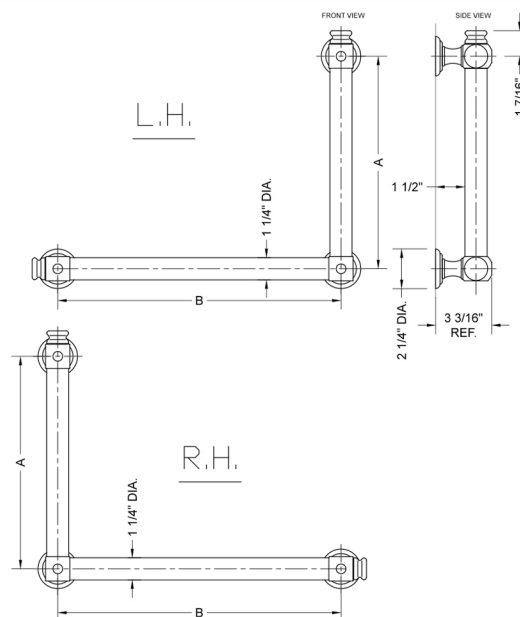

G60 16H x 24W 90° Right Hand Grab Bar

Model #: **G60-16H-24W-RH-**

FEATURES:

- ADA compliant when properly installed
- All brass construction, fully polished & plated
- All grab bars can be custom sized. Contact JACLO for pricing & availability
- Optional handshower sliders and toilet paper/wash cloth holders can be added only upon initial order
- Grab bars over 32" REQUIRE a middle post

SPECIFICATION DRAWING:

BRASS LUXURY GRAB BAR			
PART. #	DESCRIPTION	A H	B W
G60-12H-12W	CENTER TO CENTER	12"	12"
G60-12H-16W	CENTER TO CENTER	12"	16"
G60-12H-24W	CENTER TO CENTER	12"	24"
G60-12H-32W	CENTER TO CENTER	12"	32"
G60-16H-12W	CENTER TO CENTER	16"	12"
G60-16H-16W	CENTER TO CENTER	16"	16"
G60-16H-24W	CENTER TO CENTER	16"	24"
G60-16H-32W	CENTER TO CENTER	16"	32"
G60-24H-12W	CENTER TO CENTER	24"	12"
G60-24H-16W	CENTER TO CENTER	24"	16"
G60-24H-24W	CENTER TO CENTER	24"	24"
G60-24H-32W	CENTER TO CENTER	24"	32"
G60-32H-12W	CENTER TO CENTER	32"	12"
G60-32H-16W	CENTER TO CENTER	32"	16"
G60-32H-24W	CENTER TO CENTER	32"	24"
G60-32H-32W	CENTER TO CENTER	32"	32"