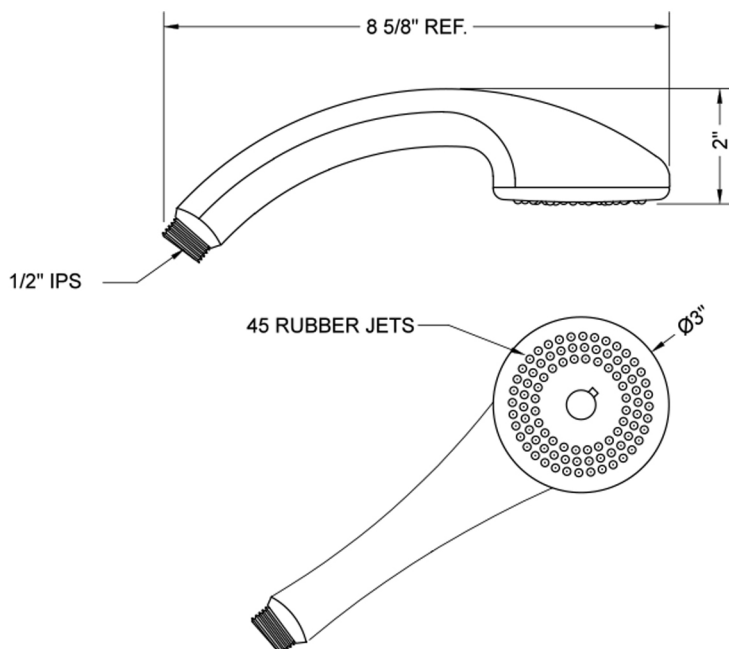

Maya Handshower

Model #: S421-

FEATURES:

- Single function handshower with 3" face
- 1/2" IPS male threads
- Comfortable ergonomic design

AVAILABLE FINISHES:

Polished Chrome (PCH)	Satin Chrome (SC)	Bronze Umber (BU)
Satin Nickel (SN)	Pewter (PEW)	Caramel Bronze (CB)
Polished Nickel (PN)	Antique Brass (AB)	Antique Copper (ACU)
Oil-Rubbed Bronze (ORB)	Polished Brass (PB)	Polished Copper (PCU)
Vintage Bronze (VB)	Satin Brass (SB)	Rose Gold (RG)
Matte Black (MBK)	Satin Gold (SG)	Polished Gold (PG)
Black Nickel (BKN)	Satin Cooper (SCU)	

SPECIFICATION DRAWING:

SPRAY PATTERNS:

COMPLIANCES:

Complies with: ASME A112.18.1-2012/CSA B125.1-12