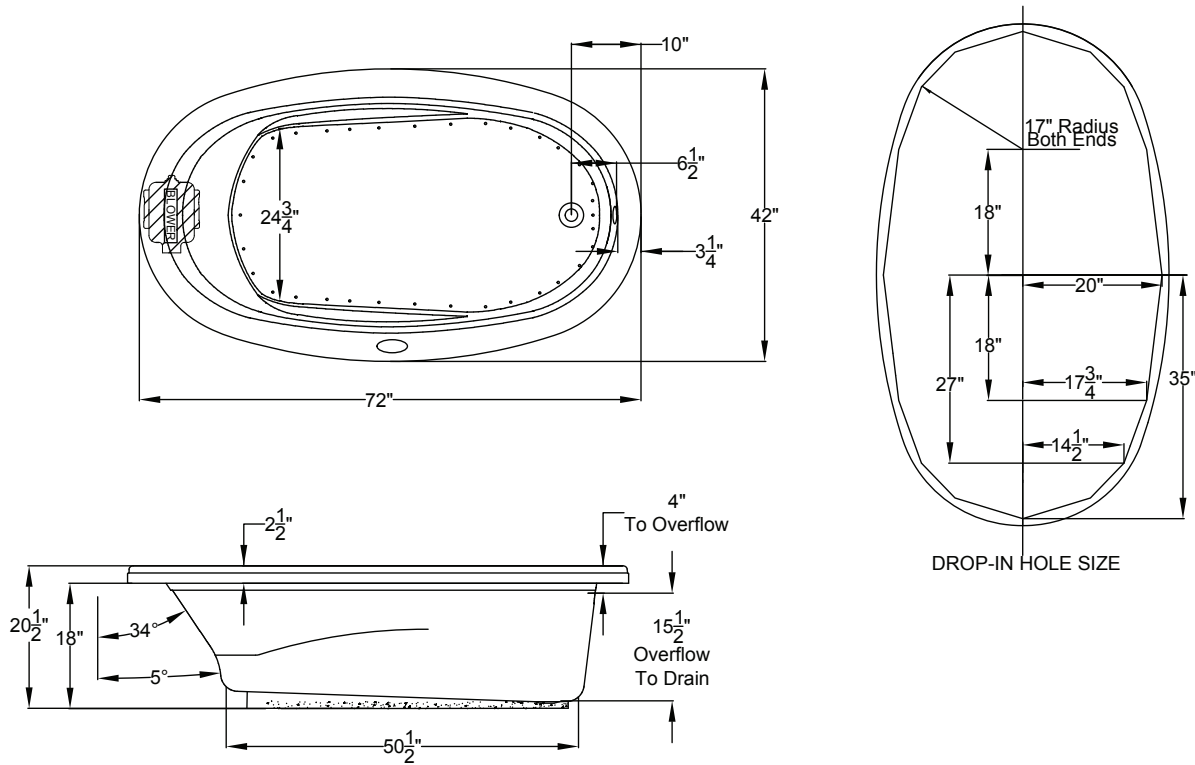

AirMasseur[®]

DROP-IN HOLE SIZE

Patents received or pending.

Note: Dimensional Tolerances: ±1/4"

Drop-in-Hole Size:	See Diagram
Operating Capacity:	52 Gal.
Overflow Capacity:	80 Gal.
Floor Loading / sq.ft.:	46.3 lbs.
Carton Weight:	122 lbs.
Cube:	43.2 ft. ³

Note: The blower extends approximately 1" past the end radius of the bath. This requires angling the bath into the drop-in hole.

Construction: Fiberglass reinforced acrylic bath with Level Form™ full-support base.