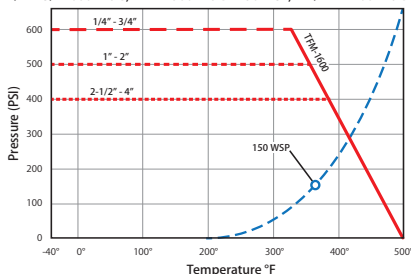

Lead Free Brass Ball Valve

2 Piece • Full Port • Threaded Connection • 600 WOG

T-100CG

Features

- Dezincification resistant brass alloy 1/2"-4" valves
- Triple sealing stem with 2 Viton® o-rings and Hostaflo® seal
- Blow-out proof stem
- 100% leak tested
- 100% Made in Italy
- NSF 61 / NSF 372 Certified
- Leakproof stem - Lifetime Warranty
- 29 in-Hg vacuum rating
- Wetted surfaces contain less than .25% lead content

Valve Seat Rating

1/4" - 3/4" 600 WOG, 1" - 2" 500 WOG - 150 WSP, 2-1/2" - 4" 400 WOG

Material Specifications

No.	Part	Materials
1	Body	Lead Free Brass - CW511L
2	End Connection	Lead Free Brass - CW511L
3	Ball	T.E.A. Coated Brass - CW510L
4	Seat (2)	Hostaflo® TFM 1600
5	Stem	Lead Free Brass - CW510L
6	Packing	Hostaflo® TFM 1600
7	Stem O-ring (2)	Viton®
8	Packing Gland	Brass - CW614N
9	Handle	Steel - Geomet® Plated
10	Handle Nut	Steel - Geomet® Plated

Dimensions

Part No.	Size	A	B	C	D	Cv
100-403G	1/2"	2.00	1.53	2.95	0.59	16.82
100-404G	3/4"	2.34	1.95	3.74	0.79	34.80
100-405G	1"	2.67	2.40	4.75	0.97	52.20
100-406G	1-1/4"	3.22	2.59	4.75	1.23	112.52
100-407G	1-1/2"	3.68	3.22	6.00	1.49	174.00
100-408G	2"	4.29	3.40	6.00	1.99	255.20
100-409G*	2-1/2"	6.06	4.60	8.00	2.46	350.32
100-410G*	3"	7.08	4.90	8.00	2.99	563.76
100-411G*	4"	8.57	5.90	9.88	4.00	879.28