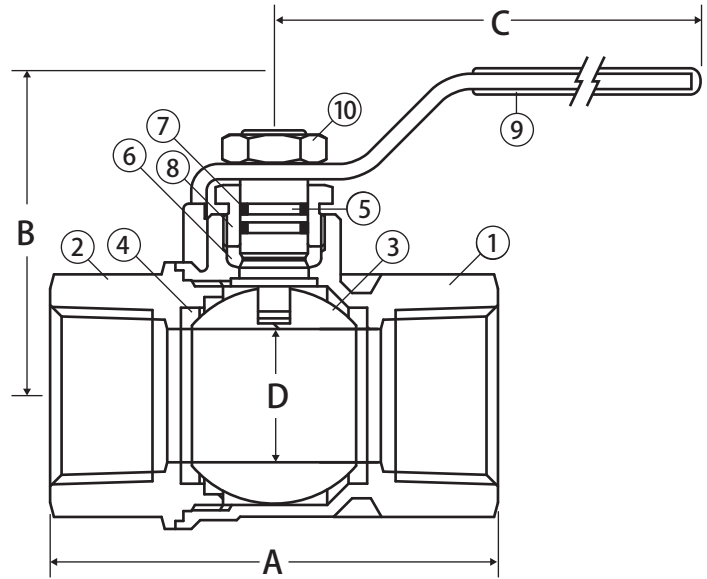

Lead Free Brass Ball Valve

2 Piece • Full Port • Threaded Connection • 600 WOG

T-100CG

Features

- Dezincification resistant brass alloy 1/2"-4" valves
- Triple sealing stem with 2 Viton® o-rings and Hostaflo® seal
- Blow-out proof stem
- 100% leak tested
- 100% Made in Italy
- NSF 61 / NSF 372 Certified
- Leakproof stem - Lifetime Warranty
- 29 in-Hg vacuum rating
- Wetted surfaces contain less than .25% lead content

Valve Seat Rating

1/4" - 3/4" 600 WOG, 1" - 2" 500 WOG - 150 WSP, 2-1/2" - 4" 400 WOG

Material Specifications

No.	Part	Materials
1	Body	Lead Free Brass - CW511L
2	End Connection	Lead Free Brass - CW511L
3	Ball	T.E.A. Coated Brass - CW510L
4	Seat (2)	Hostaflo® TFM 1600
5	Stem	Lead Free Brass - CW510L
6	Packing	Hostaflo® TFM 1600
7	Stem O-ring (2)	Viton®
8	Packing Gland	Brass - CW614N
9	Handle	Steel - Geomet® Plated
10	Handle Nut	Steel - Geomet® Plated

Dimensions

Part No.	Size	A	B	C	D	Cv
100-403G	1/2"	2.00	1.53	2.95	0.59	16.82
100-404G	3/4"	2.34	1.95	3.74	0.79	34.80
100-405G	1"	2.67	2.40	4.75	0.97	52.20
100-406G	1-1/4"	3.22	2.59	4.75	1.23	112.52
100-407G	1-1/2"	3.68	3.22	6.00	1.49	174.00
100-408G	2"	4.29	3.40	6.00	1.99	255.20
100-409G*	2-1/2"	6.06	4.60	8.00	2.46	350.32
100-410G*	3"	7.08	4.90	8.00	2.99	563.76
100-411G*	4"	8.57	5.90	9.88	4.00	879.28