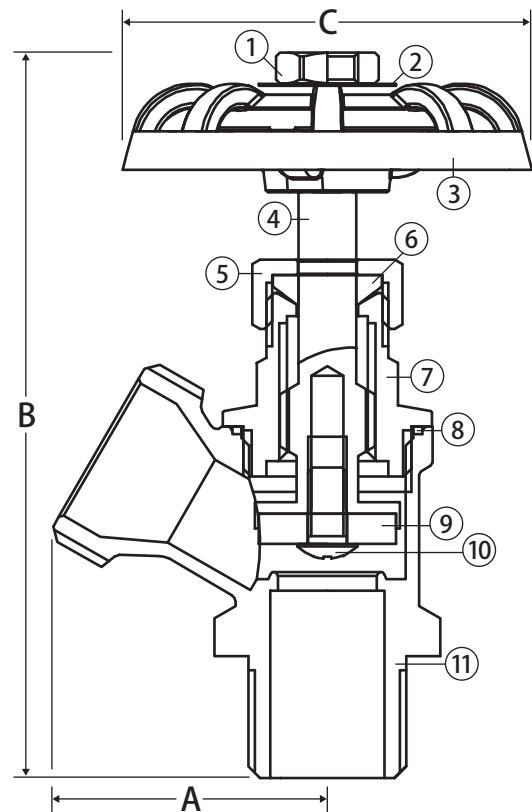

Brass Boiler Drain

Threaded Male Connection • 125 WOG

T-621

Features

- Manufactured in ISO-9001 facility
- 3/4" hose thread outlet

Approvals

- ANSI B1.20.1
- ANSI B1.20.7

• Pressure Rating

Material Specifications

No.	Part	Materials
1	Handle Nut	SS304 Stainless Steel
2	Name Plate	Aluminum
3	Hand Wheel	Cast Iron
4	Stem	Brass - C46500
5	Packing Nut	Brass - C37700
6	Gland Packing	PTFE
7	Bonnet	Cast Brass - C46500
8	Gasket	PTFE
9	Seat Packing	EPDM
10	Seat Screw	SS304 Stainless Steel
11	Body	Brass - C46500

Dimensions

Part No.	Size	A	B	C
201-003	1/2"	1.58	3.59	2.13
201-004	3/4"	1.58	3.70	2.13