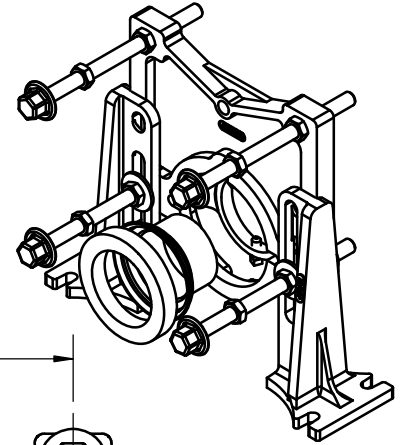

SPECIFICATION:

JOSAM SERIES 11007 AND 11008 COATED CAST IRON UNIVERSAL PIPE GRIP CLOSET CARRIER WITH 3" OR 4" COPPER PIPE ADAPTER, ADJUSTABLE FEET AND FINISH HARDWARE AND TRIM TO SUPPORT SIPHON JET OR BLOWOUT WALL-HUNG WATER CLOSET. WASTE PIPING AND FITTING SUPPLIED BY OTHERS.

**CLOSET CARRIER
WITH COPPER PIPE ADAPTER**

SERIES 11007 & 11008

INVERT CARRIER PLATE FOR BLOWOUT BOWLS

11007	CARRIER FOR 3" COPPER PIPE
11008	CARRIER FOR 4" COPPER PIPE

WARNING: Cancer and Reproductive Harm - www.P65Warnings.ca.gov