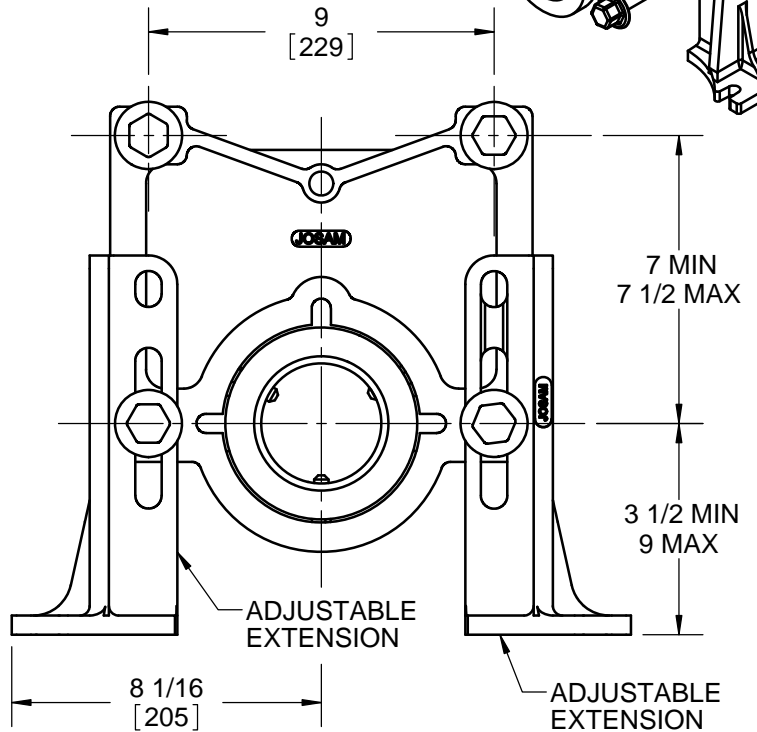

SPECIFICATION:

JOSAM SERIES 11007 AND 11008 COATED CAST IRON UNIVERSAL PIPE GRIP CLOSET CARRIER WITH 3" OR 4" COPPER PIPE ADAPTER, ADJUSTABLE FEET AND FINISH HARDWARE AND TRIM TO SUPPORT SIPHON JET OR BLOWOUT WALL-HUNG WATER CLOSET. WASTE PIPING AND FITTING SUPPLIED BY OTHERS.

**CLOSET CARRIER
WITH COPPER PIPE ADAPTER**

SERIES 11007 & 11008

INVERT CARRIER PLATE FOR BLOWOUT BOWLS

11007	CARRIER FOR 3" COPPER PIPE
11008	CARRIER FOR 4" COPPER PIPE

WARNING: Cancer and Reproductive Harm - www.P65Warnings.ca.gov

DATE OF LAST CHANGE: 5/25/18

DIMENSIONS ARE SUBJECT TO MANUFACTURERS TOLERANCES AND CHANGE WITHOUT NOTICE. WE CAN ASSUME NO RESPONSIBILITY FOR USE OF SUPERSEDED OR VOID DATA.

MICHIGAN CITY, INDIANA

NOTES