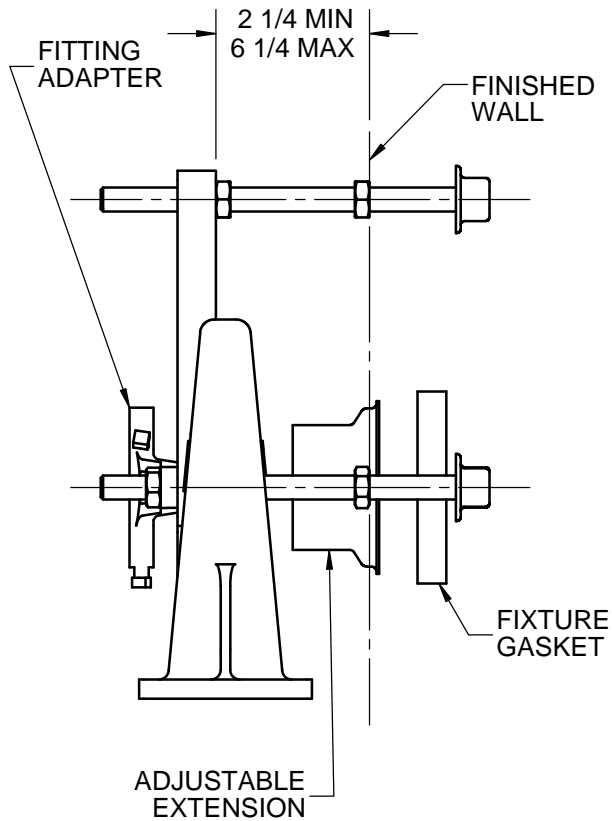

SPECIFICATION:

JOSAM SERIES 11007 AND 11008 COATED CAST IRON UNIVERSAL PIPE GRIP CLOSET CARRIER WITH 3" OR 4" COPPER PIPE ADAPTER, ADJUSTABLE FEET AND FINISH HARDWARE AND TRIM TO SUPPORT SIPHON JET OR BLOWOUT WALL-HUNG WATER CLOSET. WASTE PIPING AND FITTING SUPPLIED BY OTHERS.

**CLOSET CARRIER
WITH COPPER PIPE ADAPTER**

SERIES 11007 & 11008

INVERT CARRIER PLATE FOR BLOWOUT BOWLS

11007	CARRIER FOR 3" COPPER PIPE
11008	CARRIER FOR 4" COPPER PIPE

WARNING: Cancer and Reproductive Harm - www.P65Warnings.ca.gov