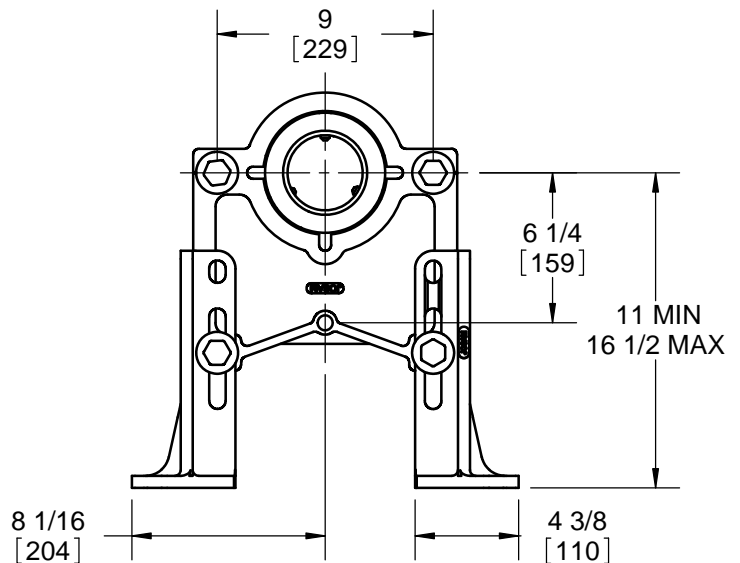

SPECIFICATION:

JOSAM SERIES 11007 AND 11008 COATED CAST IRON UNIVERSAL PIPE GRIP CLOSET CARRIER WITH 3" OR 4" COPPER PIPE ADAPTER, ADJUSTABLE FEET AND FINISH HARDWARE AND TRIM TO SUPPORT SIPHON JET OR BLOWOUT WALL-HUNG WATER CLOSET. WASTE PIPING AND FITTING SUPPLIED BY OTHERS.

**CLOSET CARRIER
WITH COPPER PIPE ADAPTER**

SERIES 11007 & 11008

INVERT CARRIER PLATE FOR BLOWOUT BOWLS

11007	CARRIER FOR 3" COPPER PIPE
11008	CARRIER FOR 4" COPPER PIPE

WARNING: Cancer and Reproductive Harm - www.P65Warnings.ca.gov

DATE OF LAST CHANGE: 5/25/18

DIMENSIONS ARE SUBJECT TO MANUFACTURERS TOLERANCES AND CHANGE WITHOUT NOTICE. WE CAN ASSUME NO RESPONSIBILITY FOR USE OF SUPERSEDED OR VOID DATA.

MICHIGAN CITY, INDIANA

NOTES