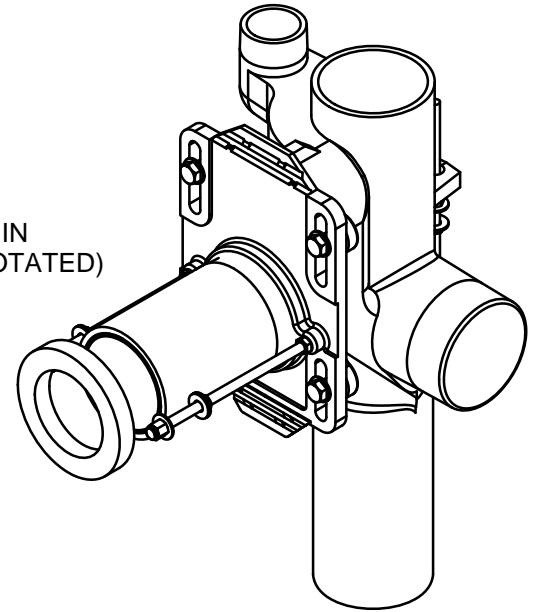

SPECIFICATION:

JOSAM 12704-24 SERIES CARRIER FOR FLOOR MOUNTED BACK OUTLET BOWLS. COATED CAST IRON SINGLE VERTICAL 4" NO-HUB ON STACK FITTING WITH 2" NO-HUB VENT, FOR SIPHON JET ONLY, WITH ABS EXTENSION AND INTEGRAL TEST CAP, PLATED HARDWARE AND NEOPRENE FIXTURE GASKET.

CLOSET CARRIER
VERTICAL, LEFT HAND VENT
 FOR FLOOR MOUNTED,
 BACK OUTLET BOWLS

SERIES **12704-24**

*FOR LONGER EXTENSION, SPECIFY -10

	-VP	VANDAL-PROOF TRIM
	-6	SUPPLY PIPE SUPPORT (SPECIFY TYPE OF PIPE)
	-10	ABS LONG EXTENSION (5" LONGER)
X	-24	CARRIER FOR FLOOR MOUNTED BACK OUTLET CHINA BOWLS
	-30	CAST IRON ADJUSTABLE EXTENSION W/ CONNECTOR
	-30-2	CAST IRON ADJ. EXT. W/ CONNECTOR & TEST CAP
	-45	THREADED LEFT-HAND AUXILIARY INLET
	-46	THREADED RIGHT-HAND AUXILIARY INLET