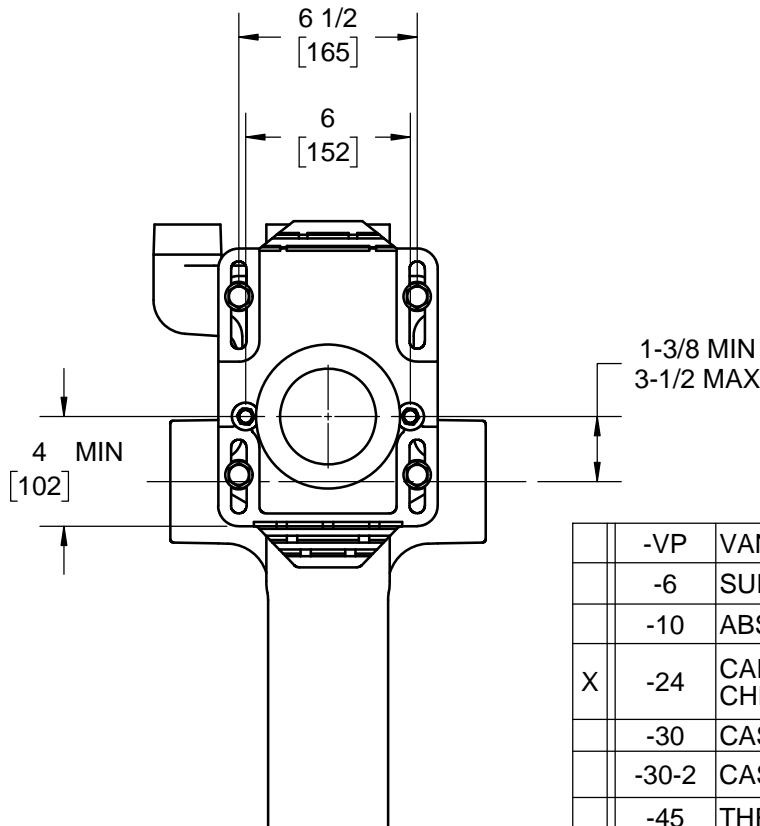

SPECIFICATION:

JOSAM 12704-24 SERIES CARRIER FOR FLOOR MOUNTED BACK OUTLET BOWLS. COATED CAST IRON SINGLE VERTICAL 4" NO-HUB ON STACK FITTING WITH 2" NO-HUB VENT, FOR SIPHON JET ONLY, WITH ABS EXTENSION AND INTEGRAL TEST CAP, PLATED HARDWARE AND NEOPRENE FIXTURE GASKET.

CLOSET CARRIER
VERTICAL, LEFT HAND VENT
 FOR FLOOR MOUNTED,
 BACK OUTLET BOWLS

SERIES **12704-24**

*FOR LONGER EXTENSION, SPECIFY -10

	-VP	VANDAL-PROOF TRIM
	-6	SUPPLY PIPE SUPPORT (SPECIFY TYPE OF PIPE)
	-10	ABS LONG EXTENSION (5" LONGER)
X	-24	CARRIER FOR FLOOR MOUNTED BACK OUTLET CHINA BOWLS
	-30	CAST IRON ADJUSTABLE EXTENSION W/ CONNECTOR
	-30-2	CAST IRON ADJ. EXT. W/ CONNECTOR & TEST CAP
	-45	THREADED LEFT-HAND AUXILIARY INLET
	-46	THREADED RIGHT-HAND AUXILIARY INLET

WARNING: Cancer and Reproductive Harm - www.P65Warnings.ca.gov

DATE OF LAST CHANGE: 5/30/18

DIMENSIONS ARE SUBJECT TO MANUFACTURERS TOLERANCES AND CHANGE WITHOUT NOTICE. WE CAN ASSUME NO RESPONSIBILITY FOR USE OF SUPERSEDED OR VOID DATA.