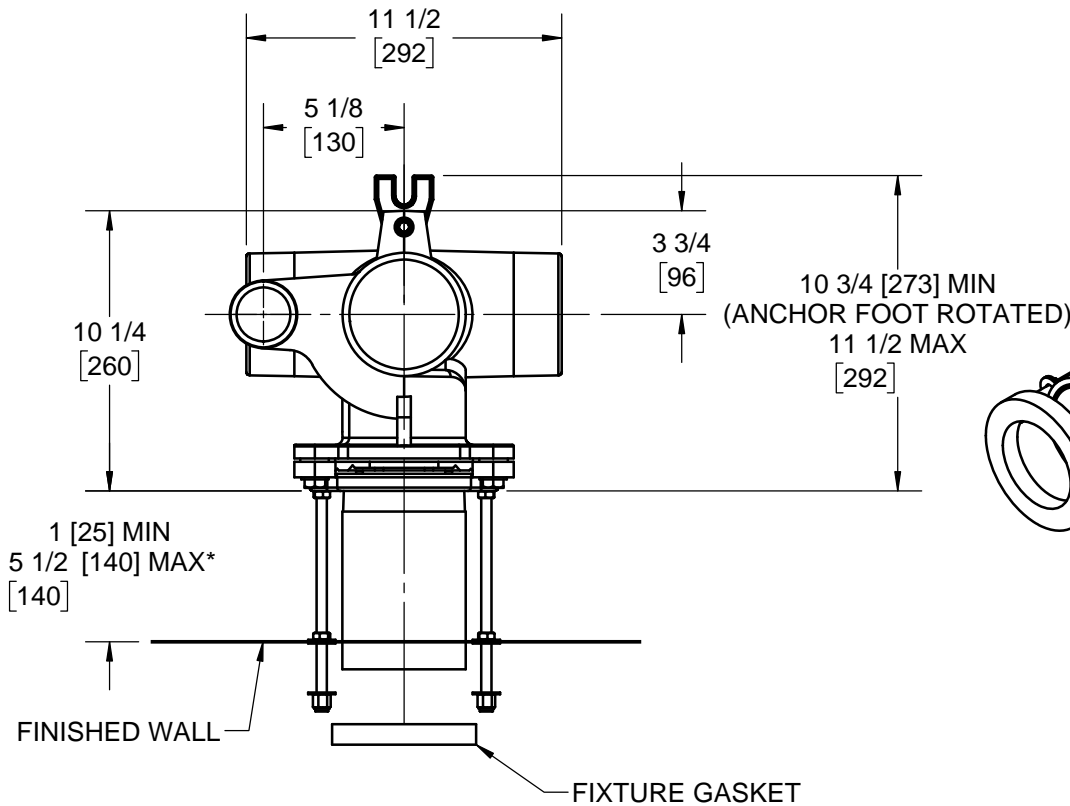

SPECIFICATION:

JOSAM 12704-24 SERIES CARRIER FOR FLOOR MOUNTED BACK OUTLET BOWLS. COATED CAST IRON SINGLE VERTICAL 4" NO-HUB ON STACK FITTING WITH 2" NO-HUB VENT, FOR SIPHON JET ONLY, WITH ABS EXTENSION AND INTEGRAL TEST CAP, PLATED HARDWARE AND NEOPRENE FIXTURE GASKET.

CLOSET CARRIER
VERTICAL, LEFT HAND VENT
 FOR FLOOR MOUNTED,
 BACK OUTLET BOWLS

SERIES **12704-24**

*FOR LONGER EXTENSION, SPECIFY -10

	-VP	VANDAL-PROOF TRIM
	-6	SUPPLY PIPE SUPPORT (SPECIFY TYPE OF PIPE)
	-10	ABS LONG EXTENSION (5" LONGER)
X	-24	CARRIER FOR FLOOR MOUNTED BACK OUTLET CHINA BOWLS
	-30	CAST IRON ADJUSTABLE EXTENSION W/ CONNECTOR
	-30-2	CAST IRON ADJ. EXT. W/ CONNECTOR & TEST CAP
	-45	THREADED LEFT-HAND AUXILIARY INLET
	-46	THREADED RIGHT-HAND AUXILIARY INLET

WARNING: Cancer and Reproductive Harm - www.P65Warnings.ca.gov

DATE OF LAST CHANGE: 5/30/18

DIMENSIONS ARE SUBJECT TO MANUFACTURERS TOLERANCES AND CHANGE WITHOUT NOTICE. WE CAN ASSUME NO RESPONSIBILITY FOR USE OF SUPERSEDED OR VOID DATA.