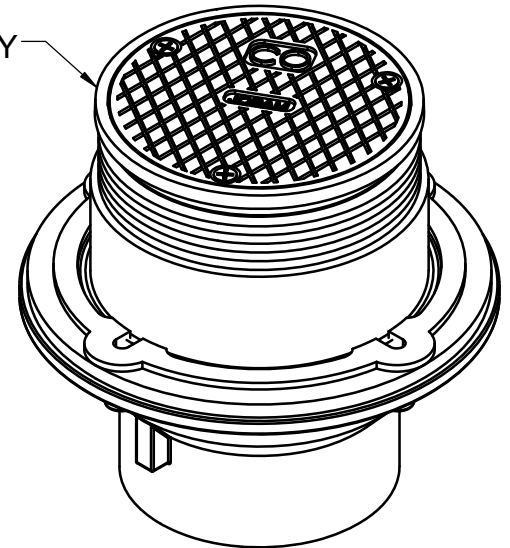

SPECIFICATION:

JOSAM 55000-SS SERIES COATED CAST IRON KLEENATRON II LEVELEZE FLOOR CLEANOUT, INTERNAL ABS CLEANOUT PLUG, ADJUSTABLE CAST IRON HOUSING WITH MEDIUM-DUTY SCORIATED SECURED ROUND STAINLESS STEEL COVER.

**CLEANOUT
ROUND STAINLESS TOP**

SERIES **55000-SS**

550055
S.S. TOP ASSY

FLANGE IS STANDARD
ON 4"-X AND 6" SIZES

	PIPE SIZE	A	B	C	D	X	Y
	2	5 1/8	3 3/4	7 1/2	5 9/16	2 1/8	3 7/8
	3	5 1/8	3 3/4	7 1/2	5 9/16	2 1/8	3 7/8
	4	5 1/8	3 3/4	7 1/2	5 9/16	2 1/8	3 7/8
	4-X	6 5/8	4 1/4	9 3/16	7	2	3 15/16
	5-Z	5 1/8	3 3/4	7 1/2	5 9/16	2 1/8	3 7/8
	6-Z	6 5/8	4 1/4	9 3/16	7	2	3 15/16

X	-SS	STAINLESS STEEL TOP			-F	FLANGE ONLY
	-SS-SD	SPECIAL DUTY STAINLESS STEEL TOP			-WF	WIDE FLANGE
	-14	CARPET CLEANOUT MARKER			-CFC	CARPET CLEANOUT FLANGE COVER
	-VP	SECURED COVER, VANDAL-PROOF SCREWS			-DBC	DEBRIS COVER
	-22	TAPER THREAD BRONZE PLUG			-X	INSIDE CAULK OUTLET
	-31	GALVANIZED CAST IRON PARTS			-Y	HUB OUTLET W/ GASKET (2",3"&4" SIZES ONLY)
	-41	CLAMP RING AND FLANGE			-Z	NO-HUB OUTLET
	-GC	GASKETED COVER				