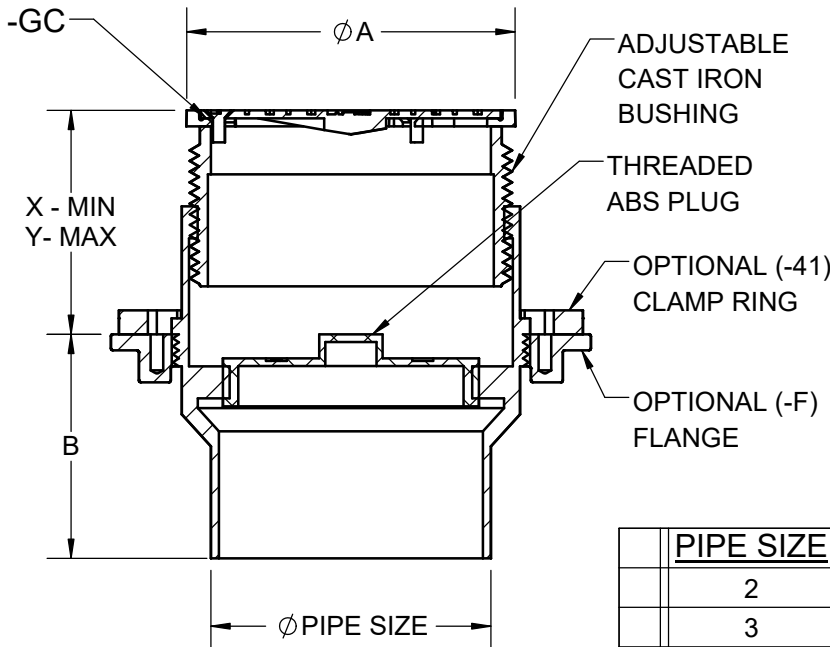

SPECIFICATION:

JOSAM 55000-SS SERIES COATED CAST IRON KLEENATRON II LEVELEZE FLOOR CLEANOUT, INTERNAL ABS CLEANOUT PLUG, ADJUSTABLE CAST IRON HOUSING WITH MEDIUM-DUTY SCORIATED SECURED ROUND STAINLESS STEEL COVER.

**CLEANOUT
ROUND STAINLESS TOP**

SERIES **55000-SS**

550055
S.S. TOP ASSY

FLANGE IS STANDARD
ON 4"-X AND 6" SIZES

	PIPE SIZE	A	B	C	D	X	Y
	2	5 1/8	3 3/4	7 1/2	5 9/16	2 1/8	3 7/8
	3	5 1/8	3 3/4	7 1/2	5 9/16	2 1/8	3 7/8
	4	5 1/8	3 3/4	7 1/2	5 9/16	2 1/8	3 7/8
	4-X	6 5/8	4 1/4	9 3/16	7	2	3 15/16
	5-Z	5 1/8	3 3/4	7 1/2	5 9/16	2 1/8	3 7/8
	6-Z	6 5/8	4 1/4	9 3/16	7	2	3 15/16