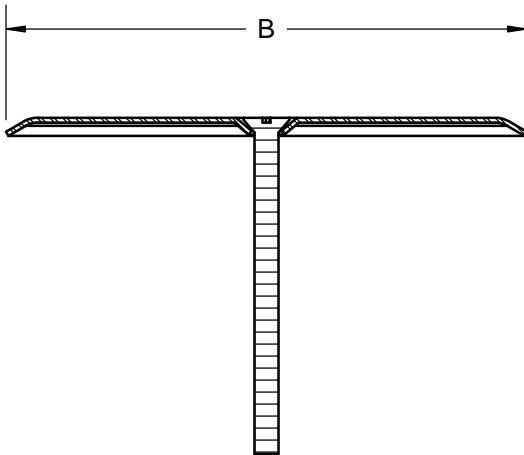

**SPECIFICATION:**

JOSAM 58600 SERIES ROUND 304 STAINLESS STEEL WALL ACCESS COVER WITH SCREW.

**CLEANOUT  
WALL ACCESS COVER**

SERIES **58600**

	MODEL	B
	58604	5-3/8
	58606	8
	58608	10

**OPTIONS:**

▼ SEPARATE SUBMITTAL AVAILABLE

-VP	SECURED COVER, VP SCREWS	-CO2 ▼	NO-HUB CLEANOUT, 2"
-17	CENTER SCEW LONGER (SPECIFY LNGTH)	-CO3 ▼	NO-HUB CLEANOUT, 3"
-PLG1-1/2 ▼	BRONZE NPT PLUG, 1-1/2"	-CO4 ▼	NO-HUB CLEANOUT, 4"
-PLG2 ▼	BRONZE NPT PLUG, 2"	-CO6 ▼	NO-HUB CLEANOUT, 6"
-PLG2-1/2 ▼	BRONZE NPT PLUG, 2-1/2"	-31	GALV. CAST IRON PARTS (SPEC. -CO OR -COT)
-PLG3 ▼	BRONZE NPT PLUG, 3"	-COT2 ▼	NO-HUB CLEANOUT TEE, 2"
-PLG3-1/2 ▼	BRONZE NPT PLUG, 3-1/2"	-COT3 ▼	NO-HUB CLEANOUT TEE, 3"
-PLG4 ▼	BRONZE NPT PLUG, 4"	-COT4 ▼	NO-HUB CLEANOUT TEE, 4"
-PLG5 ▼	BRONZE NPT PLUG, 5"	-COT6 ▼	NO-HUB CLEANOUT TEE, 6"
-PLG6 ▼	BRONZE NPT PLUG, 6"		
-20	RAISED HEAD PLUG (SPECIFY -PLG#)		