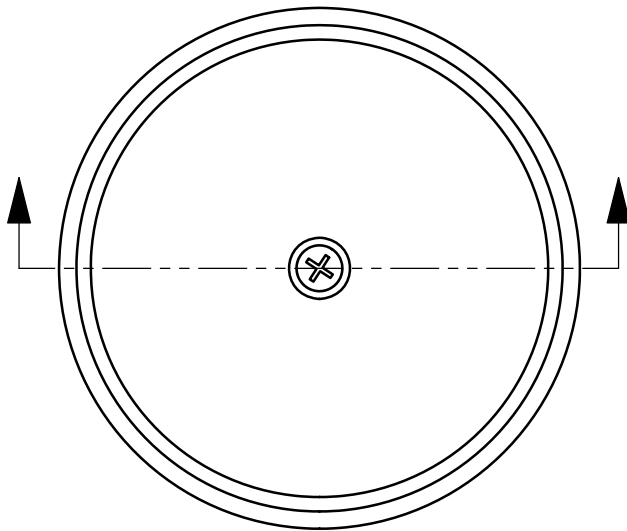

**SPECIFICATION:**

JOSAM 58600 SERIES ROUND 304 STAINLESS STEEL WALL ACCESS COVER WITH SCREW.

**CLEANOUT  
WALL ACCESS COVER**

SERIES **58600**

	MODEL	B
	58604	5-3/8
	58606	8
	58608	10

**OPTIONS:**

▼ SEPARATE SUBMITTAL AVAILABLE

-VP	SECURED COVER, VP SCREWS	-CO2 ▼	NO-HUB CLEANOUT, 2"
-17	CENTER SCEW LONGER (SPECIFY LNGTH)	-CO3 ▼	NO-HUB CLEANOUT, 3"
-PLG1-1/2 ▼	BRONZE NPT PLUG, 1-1/2"	-CO4 ▼	NO-HUB CLEANOUT, 4"
-PLG2 ▼	BRONZE NPT PLUG, 2"	-CO6 ▼	NO-HUB CLEANOUT, 6"
-PLG2-1/2 ▼	BRONZE NPT PLUG, 2-1/2"	-31	GALV. CAST IRON PARTS (SPEC. -CO OR -COT)
-PLG3 ▼	BRONZE NPT PLUG, 3"	-COT2 ▼	NO-HUB CLEANOUT TEE, 2"
-PLG3-1/2 ▼	BRONZE NPT PLUG, 3-1/2"	-COT3 ▼	NO-HUB CLEANOUT TEE, 3"
-PLG4 ▼	BRONZE NPT PLUG, 4"	-COT4 ▼	NO-HUB CLEANOUT TEE, 4"
-PLG5 ▼	BRONZE NPT PLUG, 5"	-COT6 ▼	NO-HUB CLEANOUT TEE, 6"
-PLG6 ▼	BRONZE NPT PLUG, 6"		
-20	RAISED HEAD PLUG (SPECIFY -PLG#)		