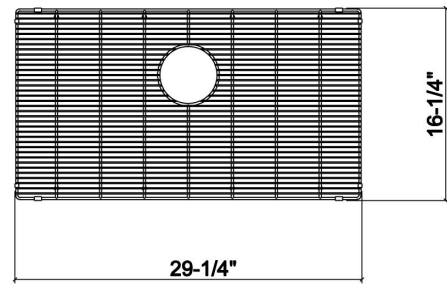

## 200915 | GRID

STAINLESS STEEL SINK ACCESSORY

### Specifications

Model	200915
Collection	Grid
Compatible bowl dimension	30" × 17"
Overall dimensions	29 3/8" × 16 3/8" × 1 1/4"