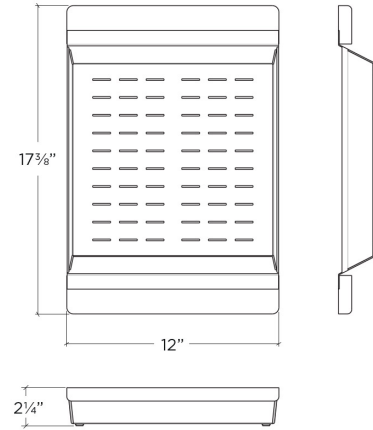

205040 | COLANDER, SMARTSTATION

FIRECLAY SINK ACCESSORY

Specifications

Model	205040
Collection	Colander, SmartStation
Compatible bowl dimension (front-to-back)	16"
Overall dimensions	12" × 17 3/8" × 2 1/4"

Features

- Profiled to sit perfectly on Fira sink accessory ledge, or be used on countertop
- Designed to match with other SmartStation walnut accessories
- Ideal to rinse and prepare food
- Made of 304 series stainless steel (18/10) with solid walnut handles
- Rubber feet for better stability and protection