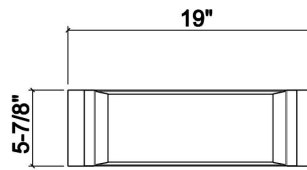

### Specifications

Model	205222
Collection	Tray
Compatible bowl dimension (front-to-back)	18"
Overall dimensions	6" × 19" × 2 1/4"