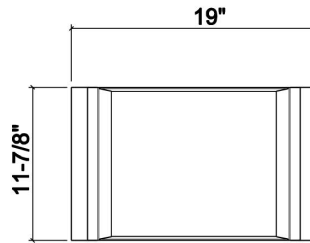

205234 | TRAY

STAINLESS STEEL SINK ACCESSORY

Specifications

Model	205234
Collection	Tray
Compatible bowl dimension (front-to-back)	18"
Overall dimensions	12" × 19" × 2 1/4"

Features

- Can be used on top of sink to create extra workspace or on countertop
- Ideal to prepare or to serve food
- Innovative and functional design to match with other standard Home Refinements accessories
- 100% premium hard rock maple or walnut handles for high quality and durability
- Rubber-tipped footings for better stability and protection
- 304 series stainless steel (18/10)
- Elegant no. 4 brushed finish that matches the appliances