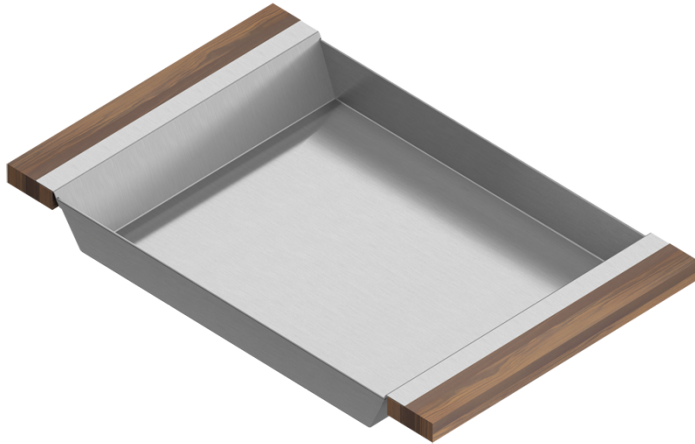

205234 | TRAY

STAINLESS STEEL SINK ACCESSORY

Specifications

Model	205234
Collection	Tray
Compatible bowl dimension (front-to-back)	18"
Overall dimensions	12" × 19" × 2 1/4"

Features

- Can be used on top of sink to create extra workspace or on countertop
- Ideal to prepare or to serve food
- Innovative and functional design to match with other standard Home Refinements accessories
- 100% premium hard rock maple or walnut handles for high quality and durability
- Rubber-tipped footings for better stability and protection
- 304 series stainless steel (18/10)
- Elegant no. 4 brushed finish that matches the appliances