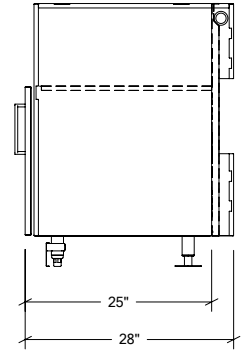

OUTDOOR KITCHEN CABINETS IN STAINLESS STEEL

HROK-GR-800076 | PURE

24" Grill Base Cabinet 1 door
right hinges

Fillers are adapted to the dimension of your burner

Specifications

Collection:	PURE
Width:	24"
Depth:	28"
Material:	Stainless Steel 304
Thickness:	18 ga
Finish:	Brushed
Nbr doors / drawers	1
Hinges Position:	right
Handle:	Standard
Installation:	Between cabinets
Packing dimensions:	28 1/4" x 32 1/4" x 40 1/4"