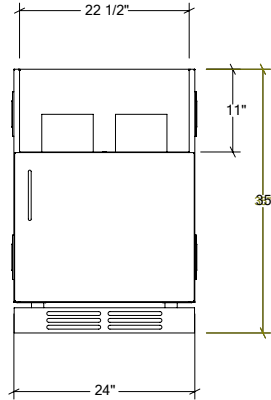

OUTDOOR KITCHEN CABINETS IN STAINLESS STEEL

HROK-GR-800076 | PURE

24" Grill Base Cabinet 1 door
right hinges

Fillers are adapted to the dimension of your burner

Specifications

Collection:	PURE
Width:	24"
Depth:	28"
Material:	Stainless Steel 304
Thickness:	18 ga
Finish:	Brushed
Nbr doors / drawers	1
Hinges Position:	right
Handle:	Standard
Installation:	Between cabinets
Packing dimensions:	28 1/4" x 32 1/4" x 40 1/4"