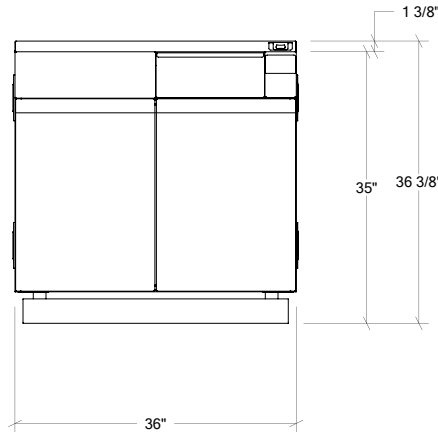

OUTDOOR KITCHEN CABINETS IN STAINLESS STEEL

HROK-SSJ7-800207 | LINE

36" Bar station 2 doors

Specifications

Collection:	LINE
Width:	36"
Depth:	28"
Material:	Stainless Steel 304
Thickness:	18 ga
Finish:	Brushed
Nbr doors / drawers	2
Hinges Position:	n/a
Handle:	Standard
Installation:	Between cabinets
Packing dimensions:	32 1/4" x 40 1/4" x 39 7/8"