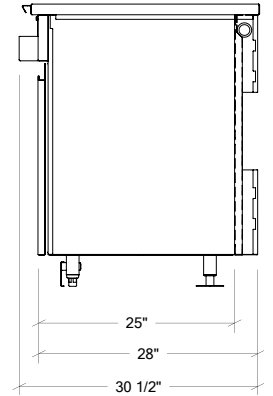

OUTDOOR KITCHEN CABINETS IN STAINLESS STEEL

HROK-SSJ7-800207 | LINE

36" Bar station 2 doors

Specifications

Collection:	LINE
Width:	36"
Depth:	28"
Material:	Stainless Steel 304
Thickness:	18 ga
Finish:	Brushed
Nbr doors / drawers	2
Hinges Position:	n/a
Handle:	Standard
Installation:	Between cabinets
Packing dimensions:	32 1/4" x 40 1/4" x 39 7/8"