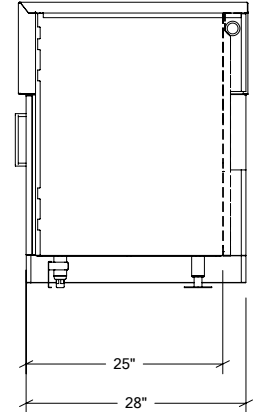

## HROK-SSSC-800065 | PURE

30" Sink Cabinet SocialCorner 2 doors

### Specifications

Collection:	PURE
Width:	30"
Depth:	28"
Material:	Stainless Steel 304
Thickness:	18 ga
Finish:	Brushed
Nbr doors / drawers	2
Hinges Position:	n/a
Handle:	Standard
Installation:	End
Packing dimensions:	32 1/4" x 34 1/4" x 37 3/8"