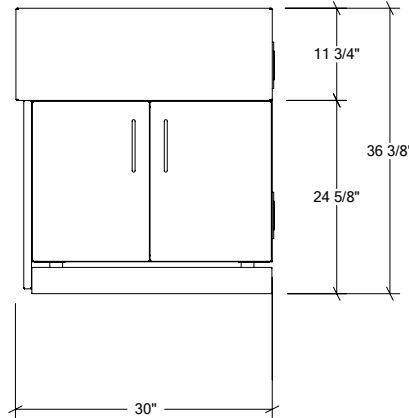

## HROK-SSSC-800065 | PURE

30" Sink Cabinet SocialCorner 2 doors

### Specifications

Collection:	PURE
Width:	30"
Depth:	28"
Material:	Stainless Steel 304
Thickness:	18 ga
Finish:	Brushed
Nbr doors / drawers	2
Hinges Position:	n/a
Handle:	Standard
Installation:	End
Packing dimensions:	32 1/4" x 34 1/4" x 37 3/8"